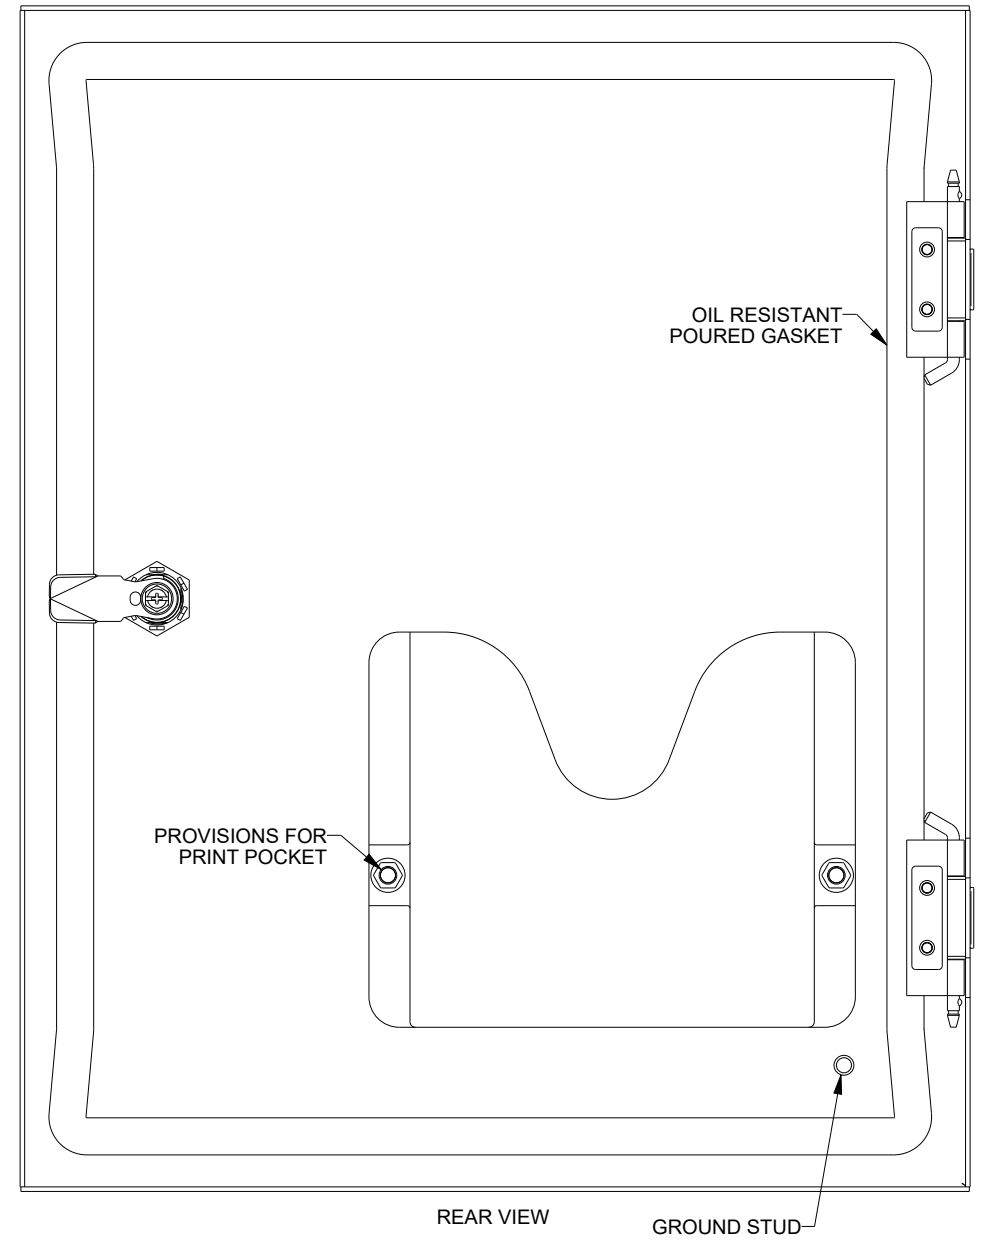

SAGINAW CONTROL & ENGINEERING SCE-RD20EL16SS

HARDWARE NOT INCLUDED