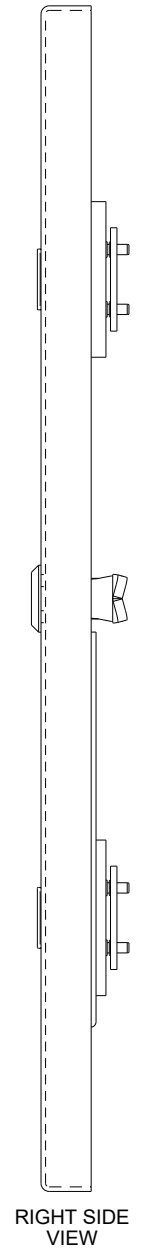

SAGINAW CONTROL & ENGINEERING SCE-RD20EL16SS

HARDWARE NOT INCLUDED