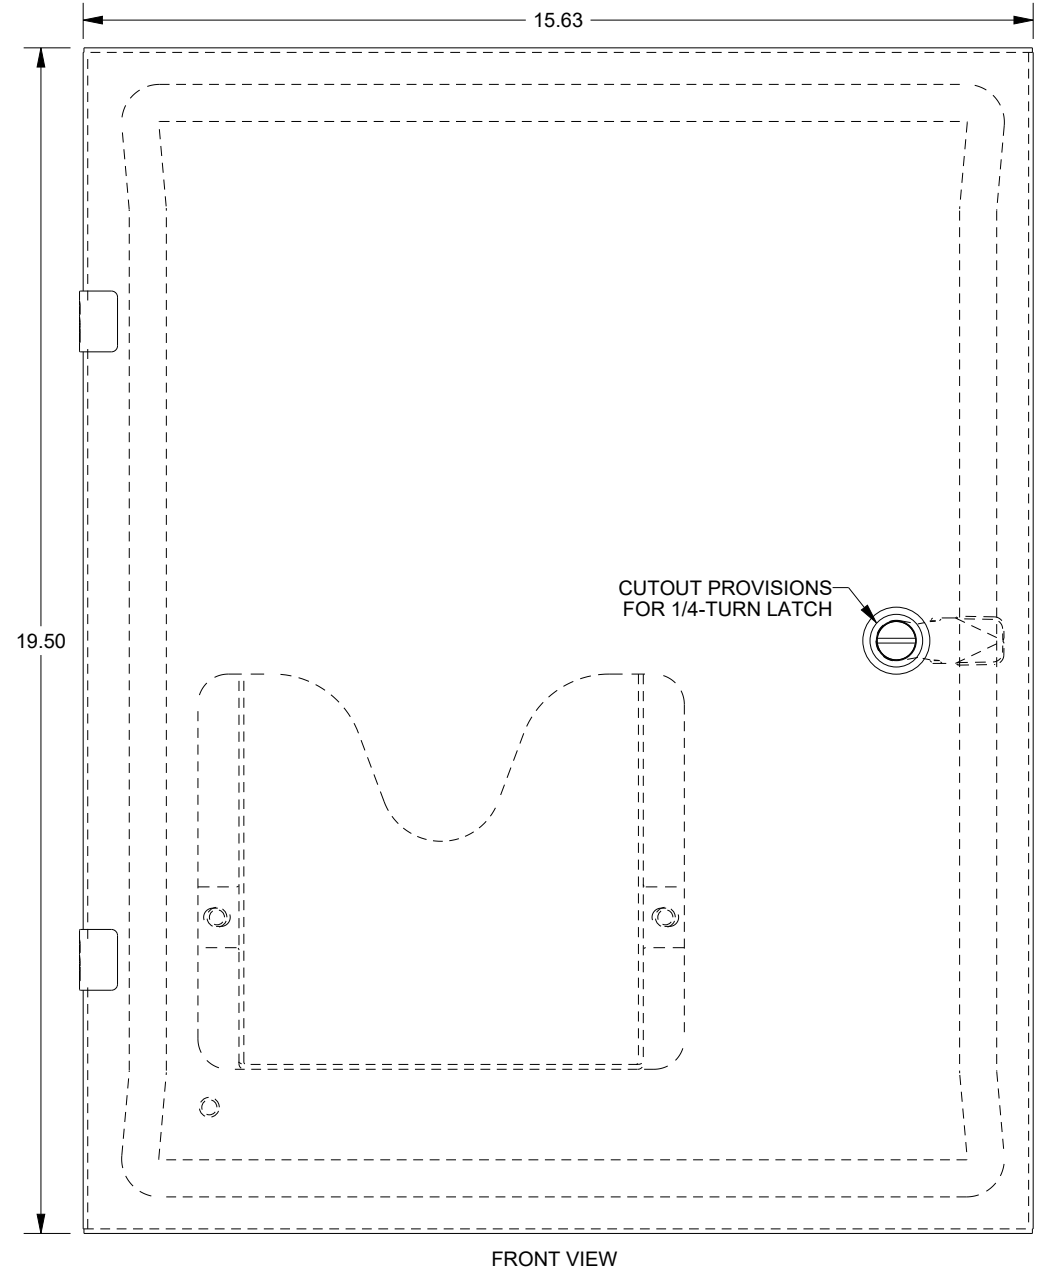

SAGINAW CONTROL & ENGINEERING SCE-RD20EL16SS

HARDWARE NOT INCLUDED