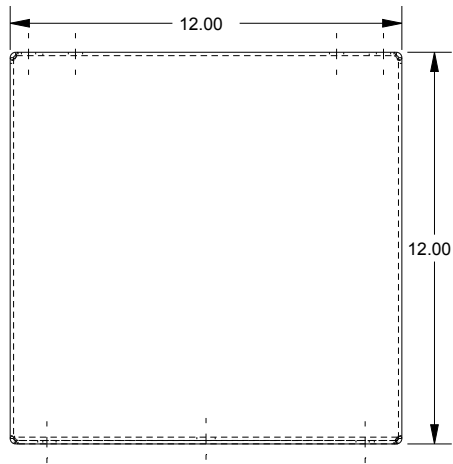

SAGINAW CONTROL & ENGINEERING

SCE-FK1212 = SCE-09 GRAY

SCE-FK1212LG = RAL 7035

SCE-FK1212 ISOMETRIC VIEW