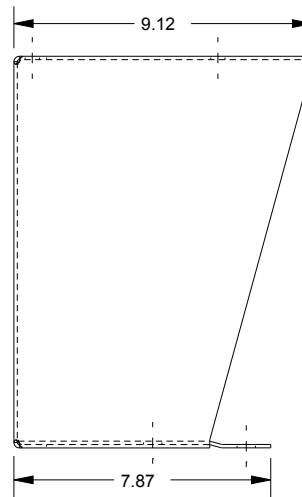

SAGINAW CONTROL & ENGINEERING

SCE-FK1212 = SCE-09 GRAY

SCE-FK1212LG = RAL 7035

SCE-FK1212 ISOMETRIC VIEW