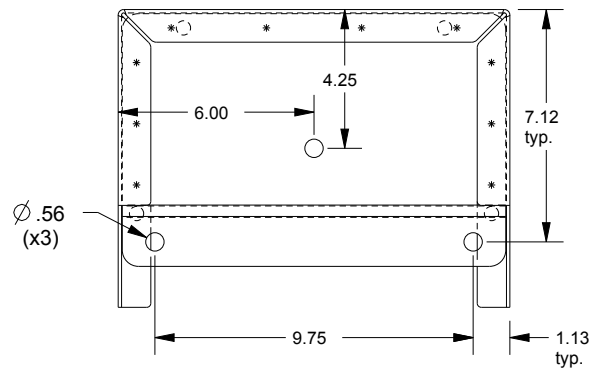

SAGINAW CONTROL & ENGINEERING

SCE-FK1212 = SCE-09 GRAY

SCE-FK1212LG = RAL 7035

SCE-FK1212 ISOMETRIC VIEW