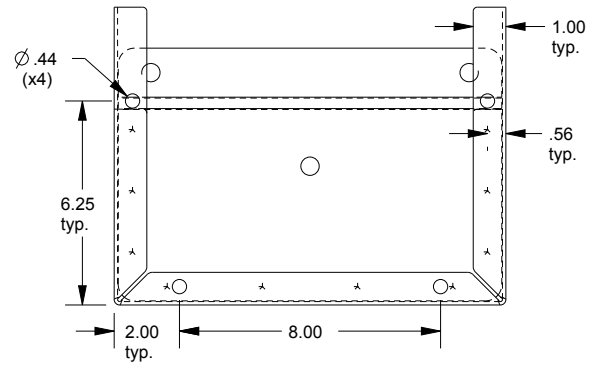

SAGINAW CONTROL & ENGINEERING

SCE-FK1212 = SCE-09 GRAY

SCE-FK1212LG = RAL 7035

SCE-FK1212 ISOMETRIC VIEW