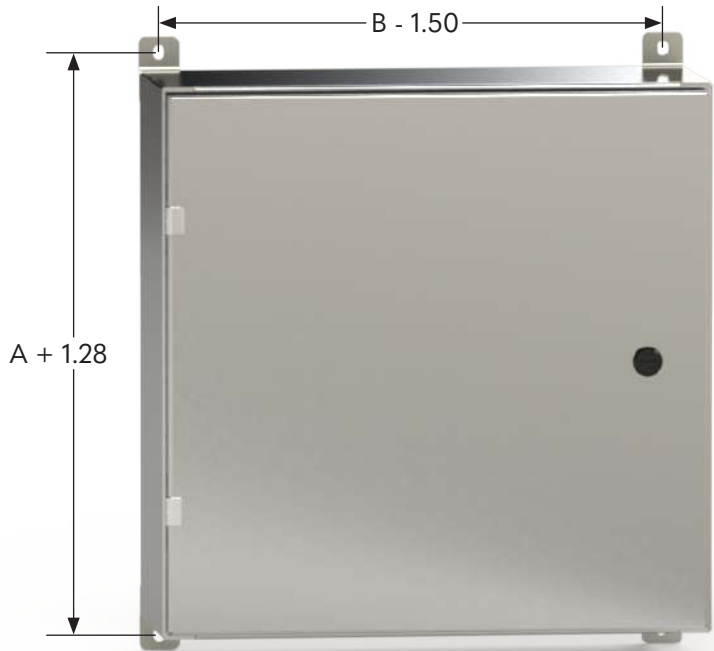

STAINLESS STEEL MOUNTING FOOT KIT (SCE-ELMFK4SS6-OS)

Enclosure Height = A

Enclosure Width = B

Sealing Washers
(Included with
EL enclosure)

Your Enclosure Source[®]

STATIC LOAD	
SCE-ELMFK4SS6-OS	900 lbs