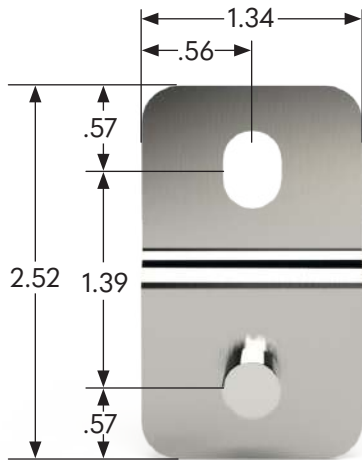

STAINLESS STEEL MOUNTING FOOT KIT (SCE-ELMFK4SS6-OS)

Enclosure Height = A

Enclosure Width = B

Sealing Washers
(Included with
EL enclosure)

Your Enclosure Source[®]

STATIC LOAD	
SCE-ELMFK4SS6-OS	900 lbs