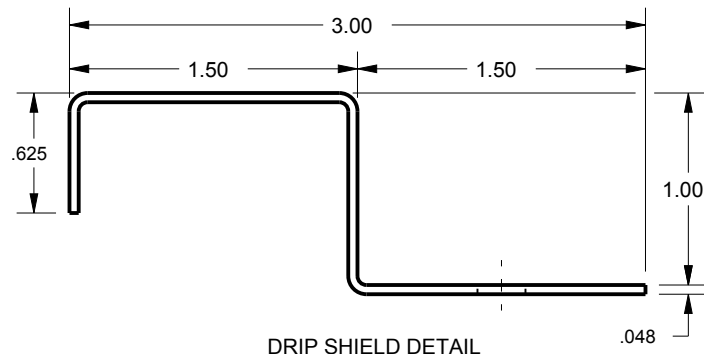

SAGINAW CONTROL & ENGINEERING

SCE-DS72SS

DRIP SHIELD DETAIL
(DO NOT SCALE)