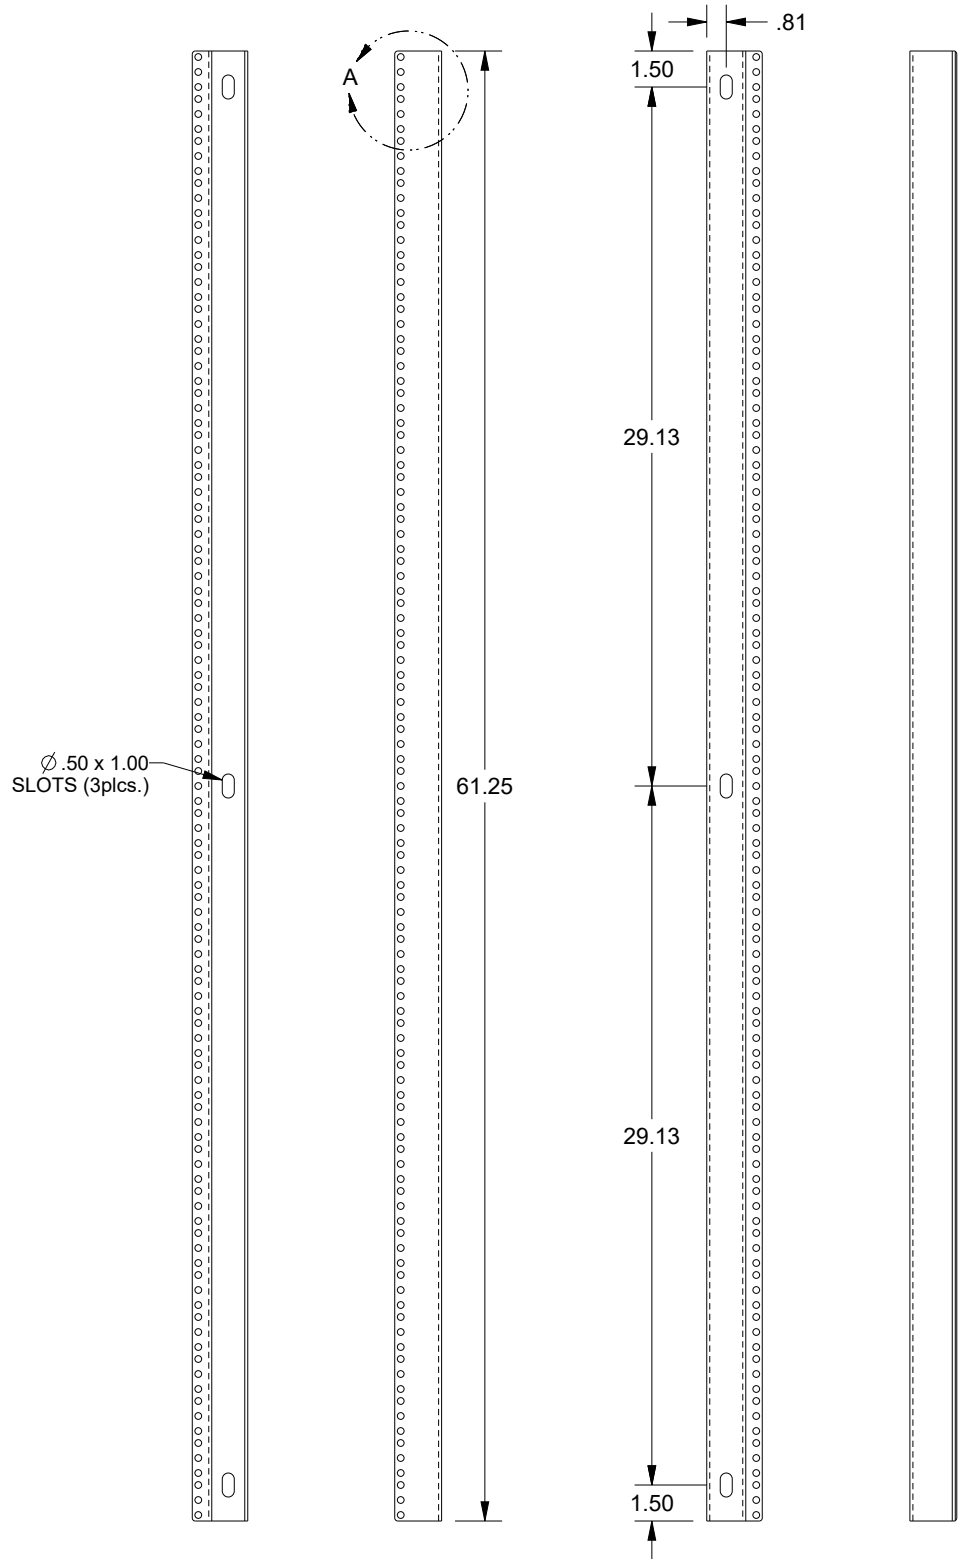

SAGINAW CONTROL & ENGINEERING

SCE-72RA19TH

$\varnothing .50 \times 1.00$
 SLOTS (3plcs.)

BEND DETAIL
NOT TO SCALE

DETAIL A
NOT TO SCALE