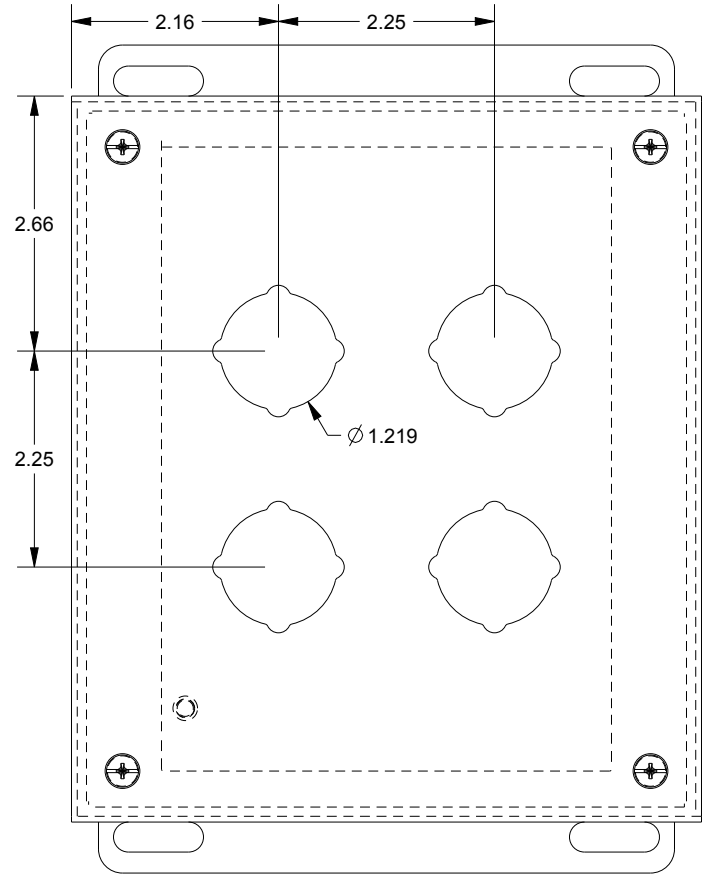

SAGINAW CONTROL & ENGINEERING SCE-4SPBX

TOP VIEW

BOTTOM VIEW

LEFT SIDE VIEW

FRONT VIEW

RIGHT SIDE VIEW

EXTERNAL REAR VIEW