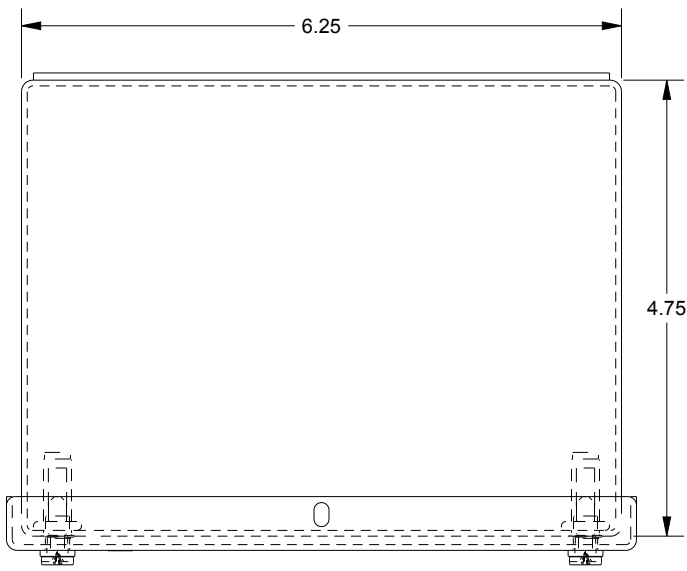

SAGINAW CONTROL & ENGINEERING SCE-4SPBX

TOP VIEW

BOTTOM VIEW

LEFT SIDE VIEW

FRONT VIEW

RIGHT SIDE VIEW

EXTERNAL REAR VIEW