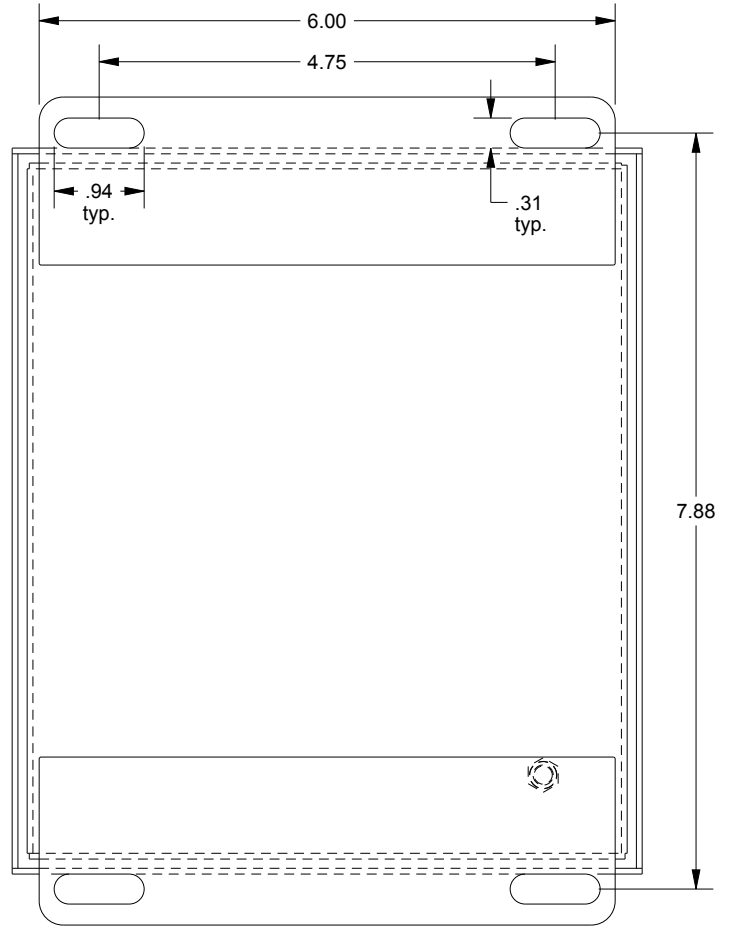

SAGINAW CONTROL & ENGINEERING SCE-4SPBX

TOP VIEW

BOTTOM VIEW

LEFT SIDE VIEW

FRONT VIEW

RIGHT SIDE VIEW

EXTERNAL REAR VIEW