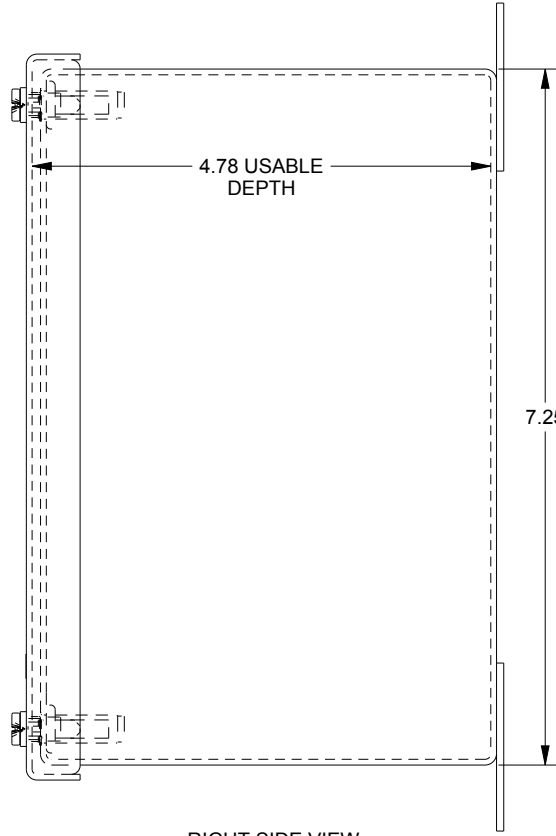

SAGINAW CONTROL & ENGINEERING SCE-4SPBX

TOP VIEW

BOTTOM VIEW

LEFT SIDE VIEW

FRONT VIEW

RIGHT SIDE VIEW

EXTERNAL REAR VIEW