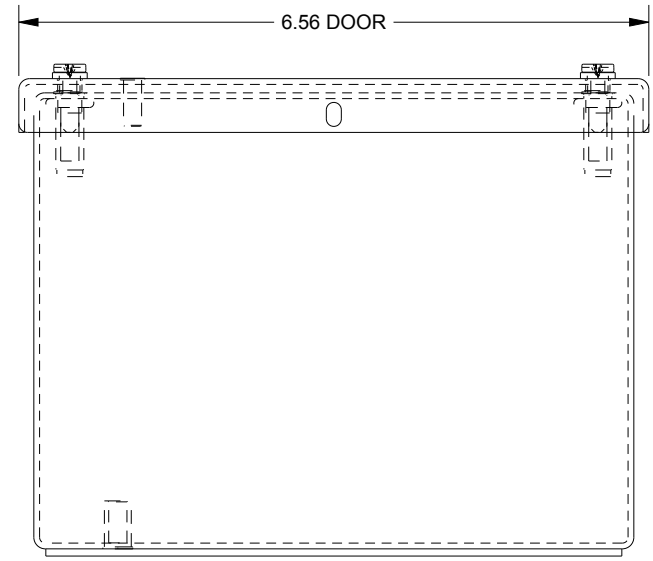

SAGINAW CONTROL & ENGINEERING SCE-4SPBX

TOP VIEW

BOTTOM VIEW

LEFT SIDE VIEW

FRONT VIEW

RIGHT SIDE VIEW

EXTERNAL REAR VIEW