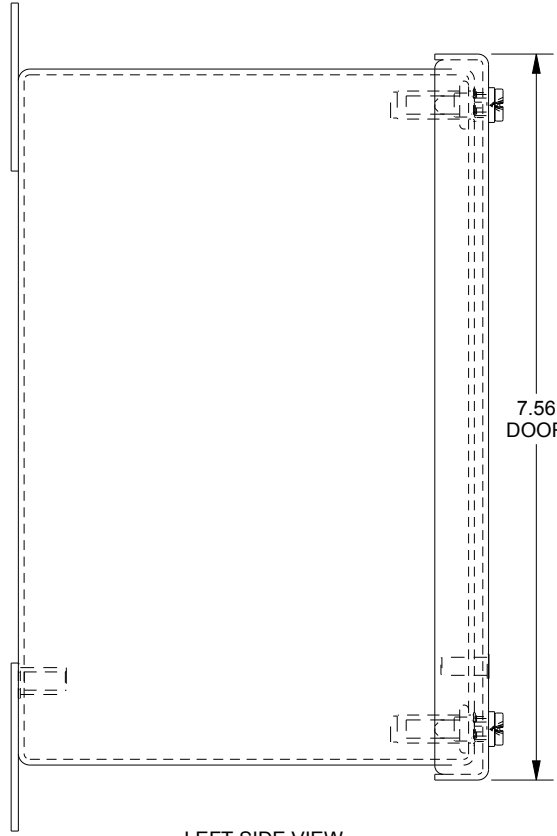

SAGINAW CONTROL & ENGINEERING SCE-4SPBX

TOP VIEW

BOTTOM VIEW

LEFT SIDE VIEW

FRONT VIEW

RIGHT SIDE VIEW

EXTERNAL REAR VIEW