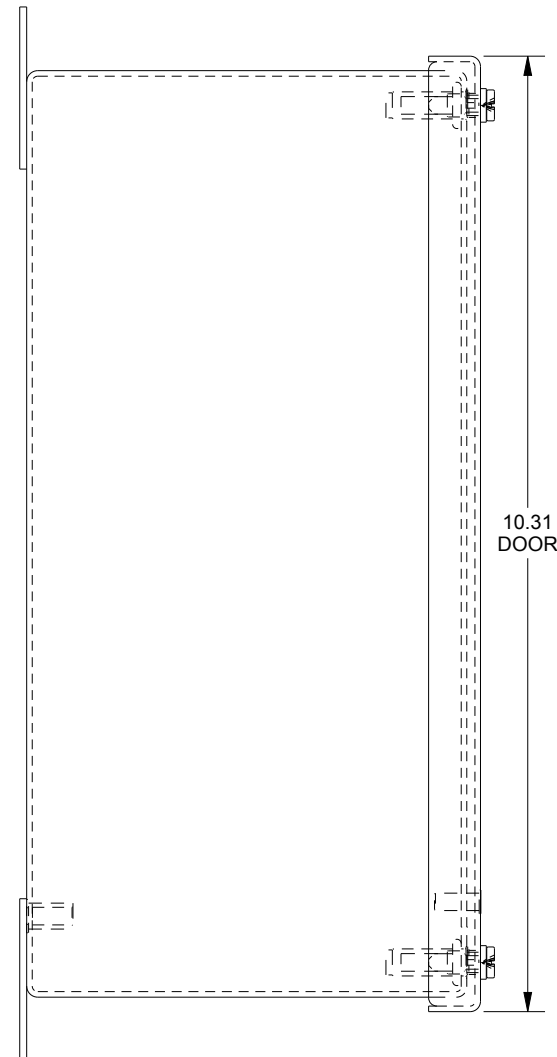

SAGINAW CONTROL & ENGINEERING SCE-4PBX

TOP VIEW

BOTTOM VIEW

LEFT SIDE VIEW

FRONT VIEW

RIGHT SIDE VIEW

EXTERNAL REAR VIEW