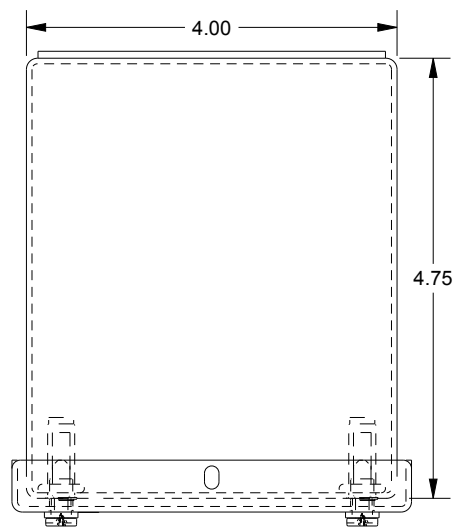

SAGINAW CONTROL & ENGINEERING SCE-4PBX

TOP VIEW

BOTTOM VIEW

LEFT SIDE VIEW

FRONT VIEW

RIGHT SIDE VIEW

EXTERNAL REAR VIEW