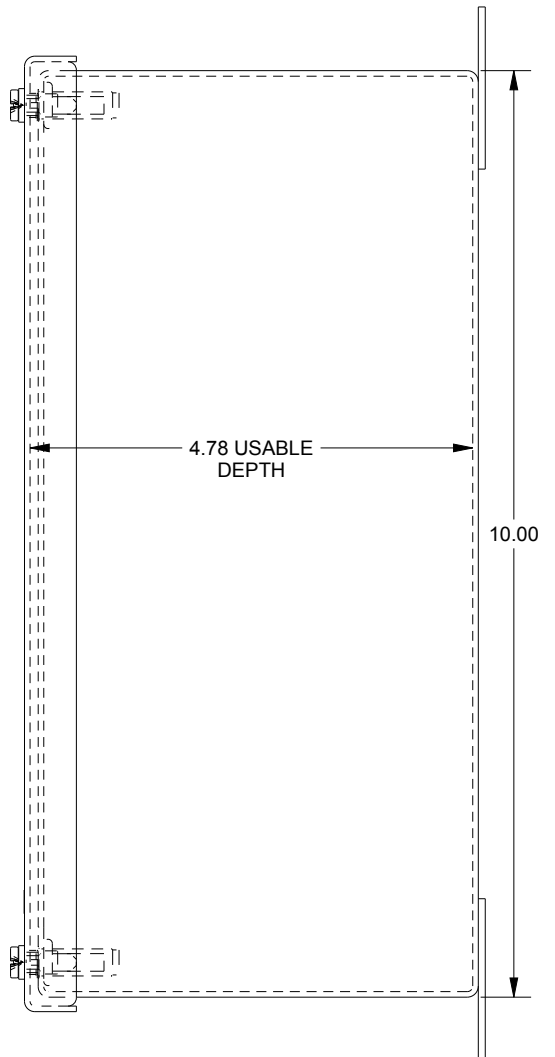

SAGINAW CONTROL & ENGINEERING SCE-4PBX

TOP VIEW

BOTTOM VIEW

LEFT SIDE VIEW

FRONT VIEW

RIGHT SIDE VIEW

EXTERNAL REAR VIEW