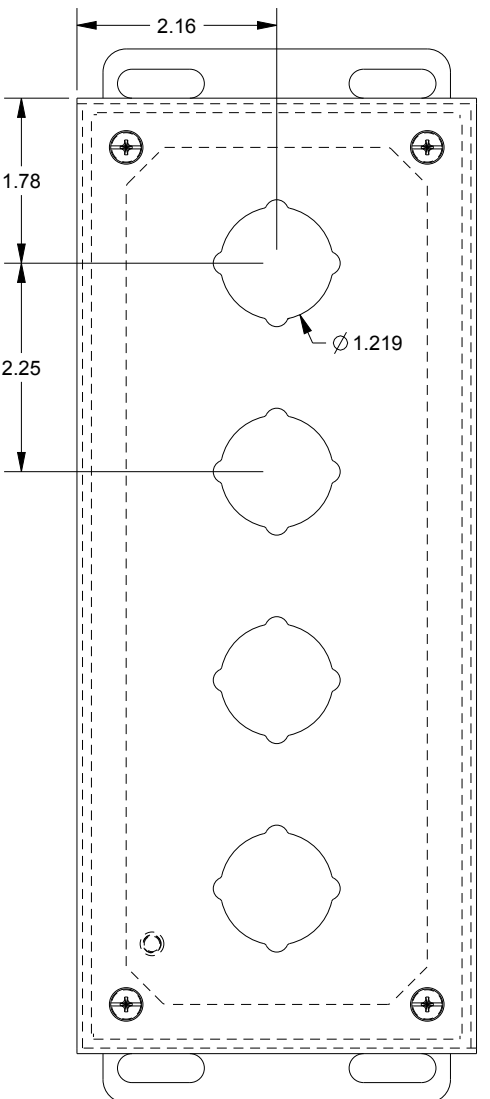

SAGINAW CONTROL & ENGINEERING SCE-4PBX

TOP VIEW

BOTTOM VIEW

LEFT SIDE VIEW

FRONT VIEW

RIGHT SIDE VIEW

EXTERNAL REAR VIEW