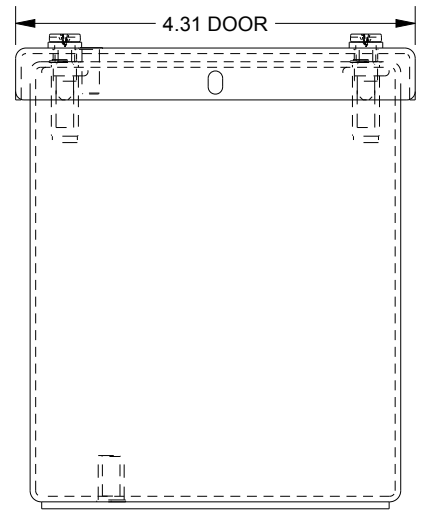

SAGINAW CONTROL & ENGINEERING SCE-4PBX

TOP VIEW

BOTTOM VIEW

LEFT SIDE VIEW

FRONT VIEW

RIGHT SIDE VIEW

EXTERNAL REAR VIEW