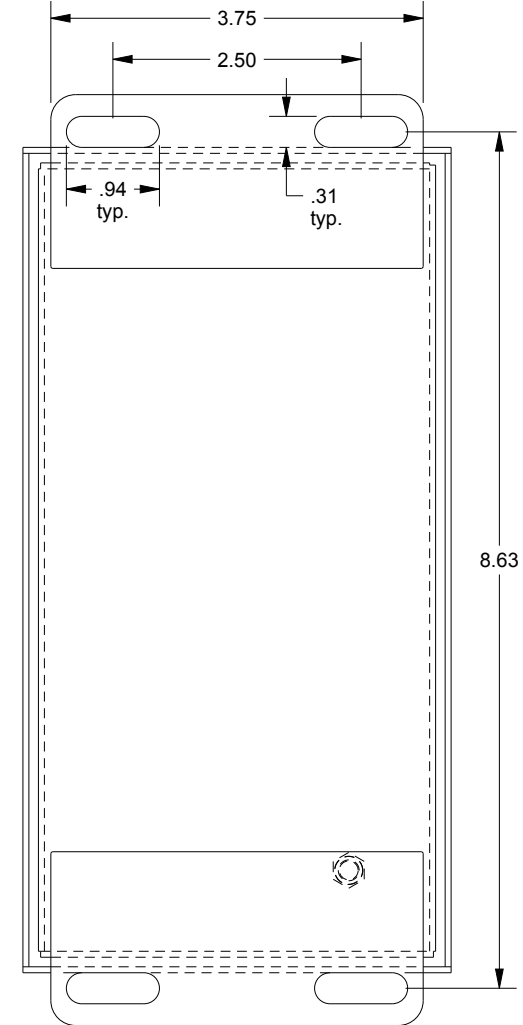

SAGINAW CONTROL & ENGINEERING

SCE-3PBX

TOP VIEW

BOTTOM VIEW

LEFT SIDE VIEW

FRONT VIEW

RIGHT SIDE VIEW

EXTERNAL REAR VIEW