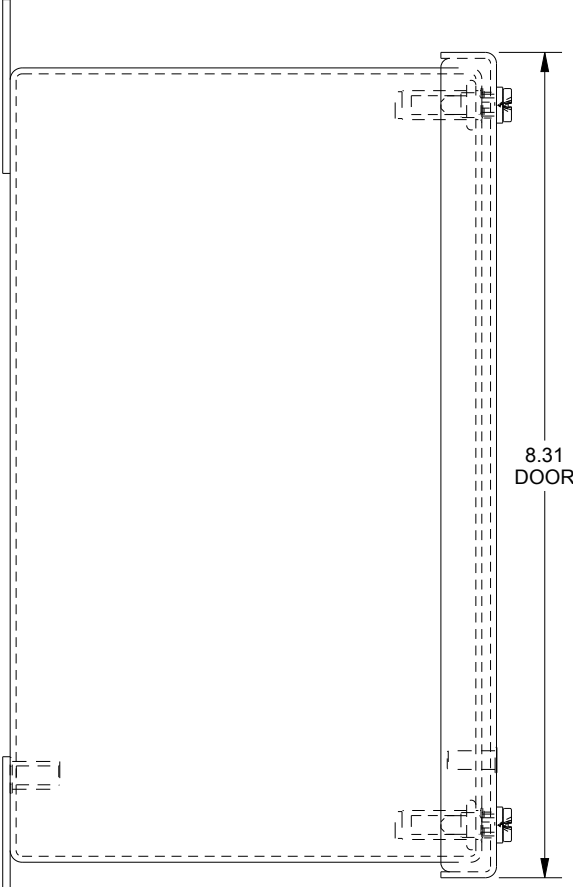

SAGINAW CONTROL & ENGINEERING

SCE-3PBX

TOP VIEW

BOTTOM VIEW

LEFT SIDE VIEW

FRONT VIEW

RIGHT SIDE VIEW

EXTERNAL REAR VIEW