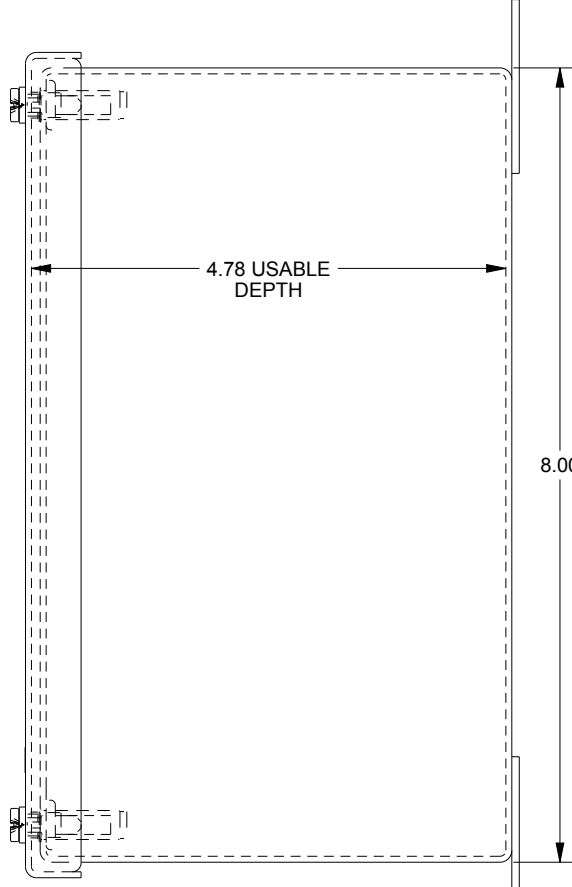

SAGINAW CONTROL & ENGINEERING

SCE-3PBX

TOP VIEW

BOTTOM VIEW

LEFT SIDE VIEW

FRONT VIEW

RIGHT SIDE VIEW

EXTERNAL REAR VIEW