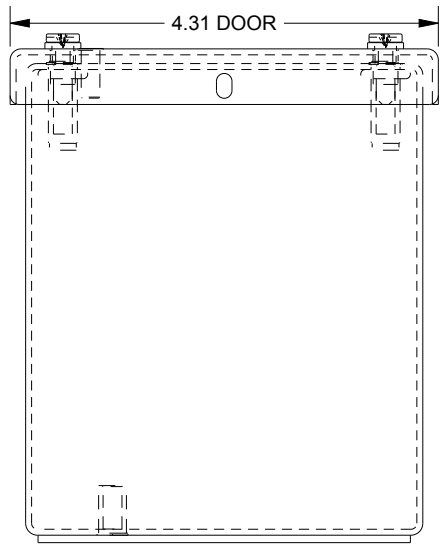

SAGINAW CONTROL & ENGINEERING

SCE-3PBX

TOP VIEW

BOTTOM VIEW

LEFT SIDE VIEW

FRONT VIEW

RIGHT SIDE VIEW

EXTERNAL REAR VIEW