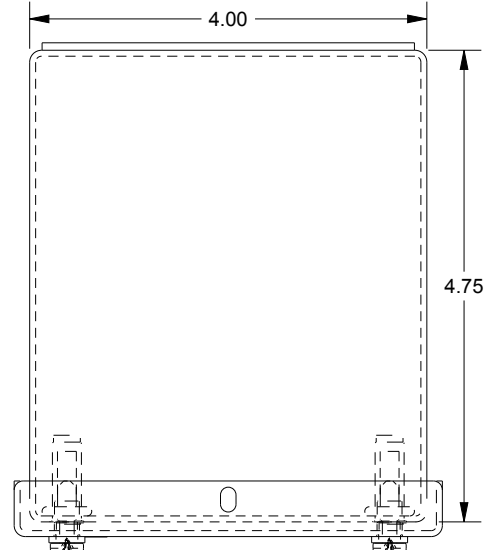

SAGINAW CONTROL & ENGINEERING

SCE-3PBX

TOP VIEW

BOTTOM VIEW

LEFT SIDE VIEW

FRONT VIEW

RIGHT SIDE VIEW

EXTERNAL REAR VIEW