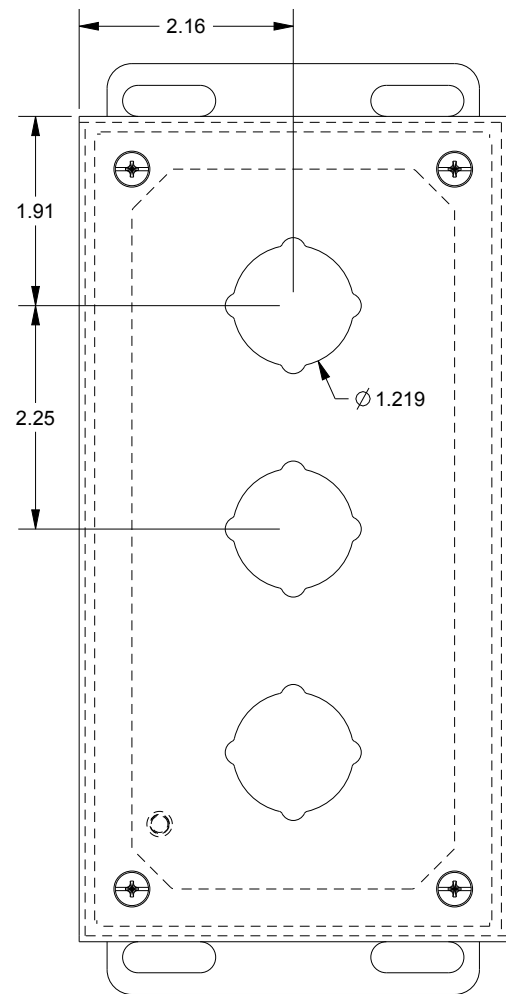

SAGINAW CONTROL & ENGINEERING

SCE-3PBX

TOP VIEW

BOTTOM VIEW

LEFT SIDE VIEW

FRONT VIEW

RIGHT SIDE VIEW

EXTERNAL REAR VIEW