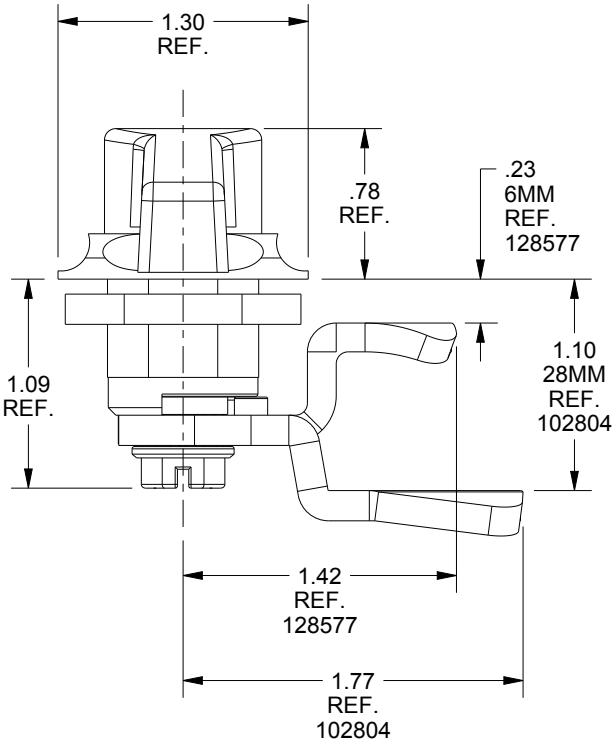

SAGINAW CONTROL & ENGINEERING SCE-PLWKB

90° ROTATION

128577
6MM

102804
28MM

EXTERNAL CAM STOP
IS REQUIRED

TO MAINTAIN TYPE
3, 3R, 4, 4X & 12

CUTOUT DETAIL

DESCRIPTION:
QUARTER TURN, WING KNOB, PADLOCKABLE, EXTERNAL
CAM STOP WITH BOTH A 28MM AND A 6MM CAM
INCLUDED. ZINC DIE CAST, BLACK TEXTURED