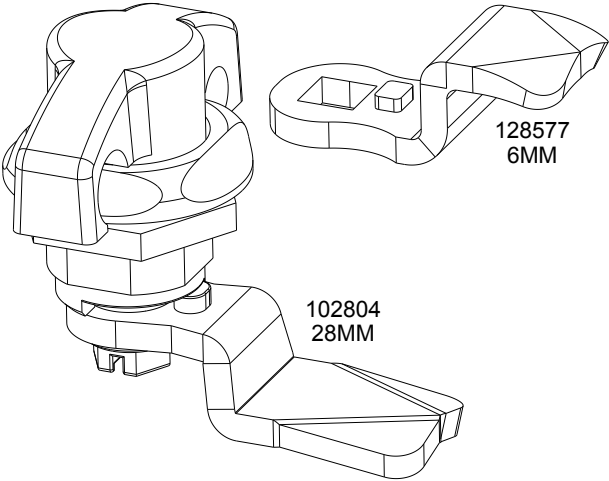

SAGINAW CONTROL & ENGINEERING SCE-PLWKB

90° ROTATION

128577
6MM

102804
28MM

EXTERNAL CAM STOP
IS REQUIRED

TO MAINTAIN TYPE
3, 3R, 4, 4X & 12

CUTOUT DETAIL

DESCRIPTION:
QUARTER TURN, WING KNOB, PADLOCKABLE, EXTERNAL
CAM STOP WITH BOTH A 28MM AND A 6MM CAM
INCLUDED. ZINC DIE CAST, BLACK TEXTURED