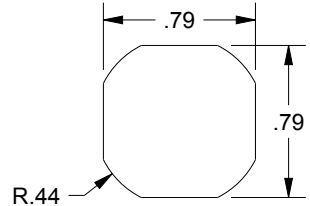

SAGINAW CONTROL & ENGINEERING SCE-PLWKB

90° ROTATION

128577
6MM

102804
28MM

EXTERNAL CAM STOP
IS REQUIRED

TO MAINTAIN TYPE
3, 3R, 4, 4X & 12

CUTOUT DETAIL

DESCRIPTION:
QUARTER TURN, WING KNOB, PADLOCKABLE, EXTERNAL
CAM STOP WITH BOTH A 28MM AND A 6MM CAM
INCLUDED. ZINC DIE CAST, BLACK TEXTURED