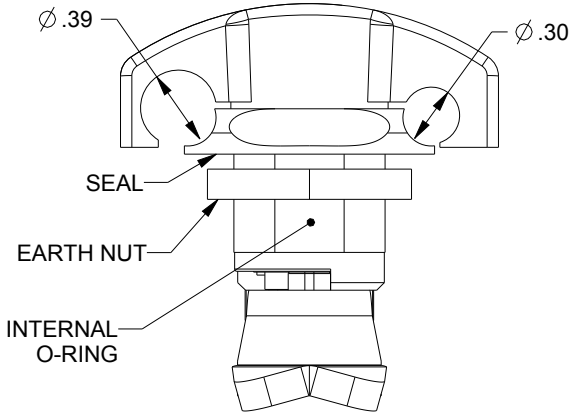

SAGINAW CONTROL & ENGINEERING SCE-PLWKB

90° ROTATION

128577
6MM

102804
28MM

EXTERNAL CAM STOP
IS REQUIRED

TO MAINTAIN TYPE
3, 3R, 4, 4X & 12

CUTOUT DETAIL

DESCRIPTION:
QUARTER TURN, WING KNOB, PADLOCKABLE, EXTERNAL
CAM STOP WITH BOTH A 28MM AND A 6MM CAM
INCLUDED. ZINC DIE CAST, BLACK TEXTURED