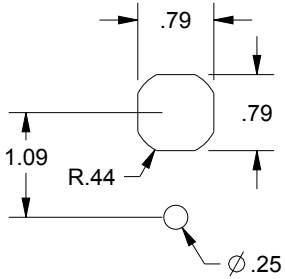

# SAGINAW CONTROL & ENGINEERING SCE-PKH7, KEYLOCKING/PADLOCKING, BLACK, PART I.D. 100954

CUTOUT DETAIL