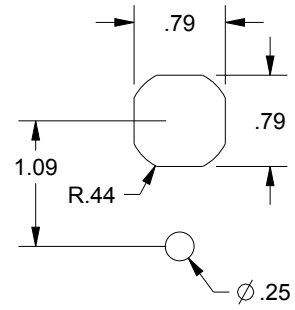

SAGINAW CONTROL & ENGINEERING
SCE-PH5, PADLOCKING, BLACK
PART I.D. 100957

CUTOUT DETAIL