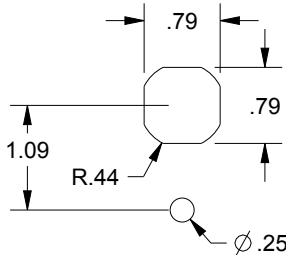

SAGINAW CONTROL & ENGINEERING
SCE-PCH7, COINPROOF/PADLOCKING,
BLACK, PART I.D. 100952

CUTOUT DETAIL