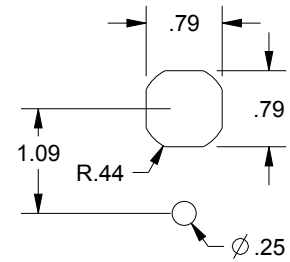

SAGINAW CONTROL & ENGINEERING SCE-PCH7-7SC, 7mm SQUARE INSERT, BLACK, PART I.D. 107282

CUTOUT DETAIL