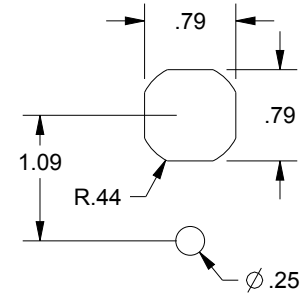

SAGINAW CONTROL & ENGINEERING SCE-PCH5-7SC, 7mm SQUARE INSERT, BLACK, PART I.D. 107283

CUTOUT DETAIL