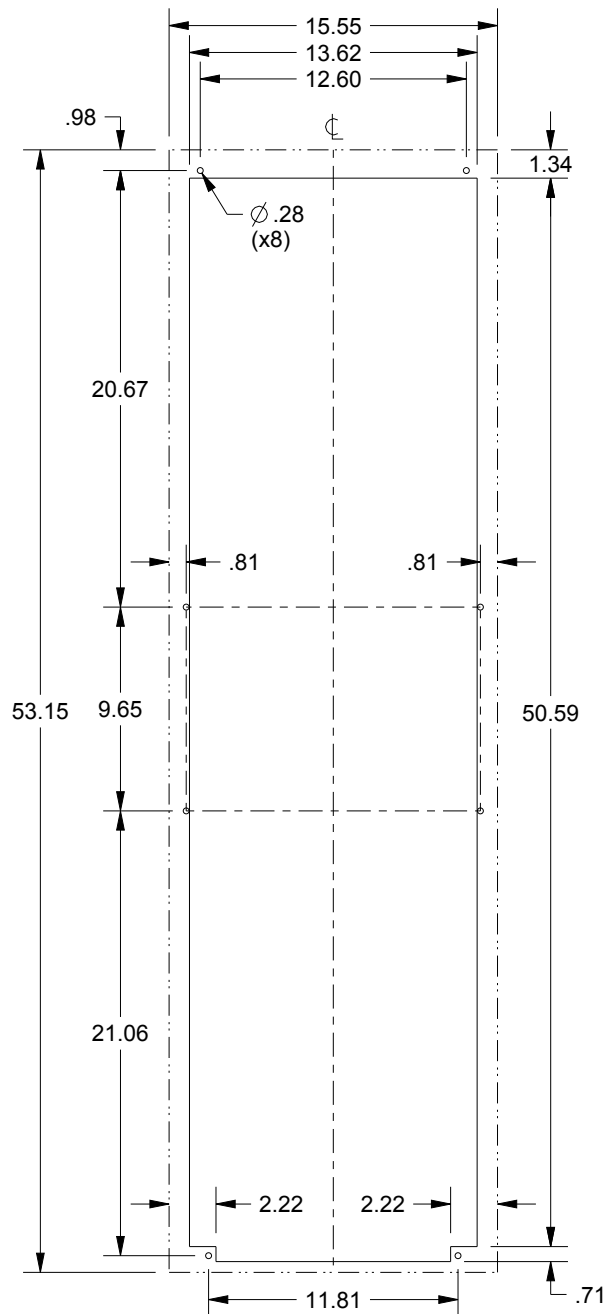

# SAGINAW CONTROL & ENGINEERING SCE-NG8500B460V3 SHEET 1 OF 2

## SCE-NG8500B460V3 SHEET 2 OF 2

CUTOUT FOR EXTERNAL INSTALLATION

CUTOUT FOR INTERNAL INSTALLATION