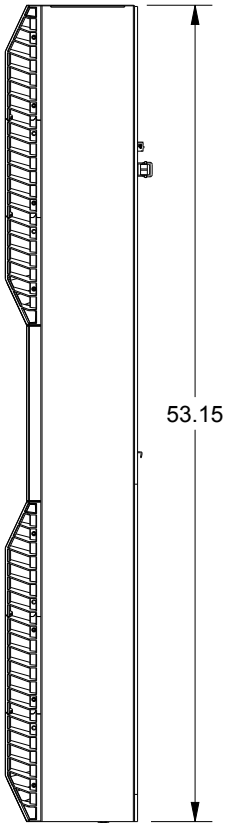

# SAGINAW CONTROL & ENGINEERING SCE-NG8500B460V3 SHEET 1 OF 2

## SCE-NG8500B460V3 SHEET 2 OF 2

CUTOUT FOR EXTERNAL INSTALLATION

CUTOUT FOR INTERNAL INSTALLATION