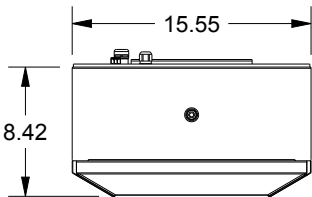

SAGINAW CONTROL & ENGINEERING SCE-NG8500B460V3 SHEET 1 OF 2