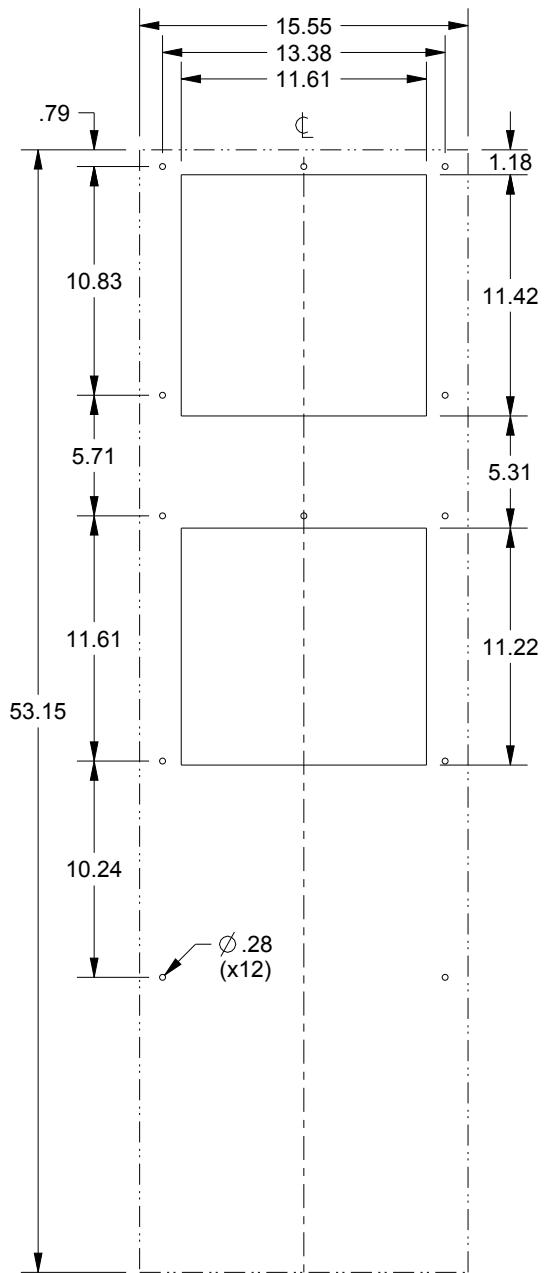

# SAGINAW CONTROL & ENGINEERING SCE-NG8500B460V3 SHEET 1 OF 2

## SCE-NG8500B460V3 SHEET 2 OF 2

CUTOUT FOR EXTERNAL INSTALLATION

CUTOUT FOR INTERNAL INSTALLATION