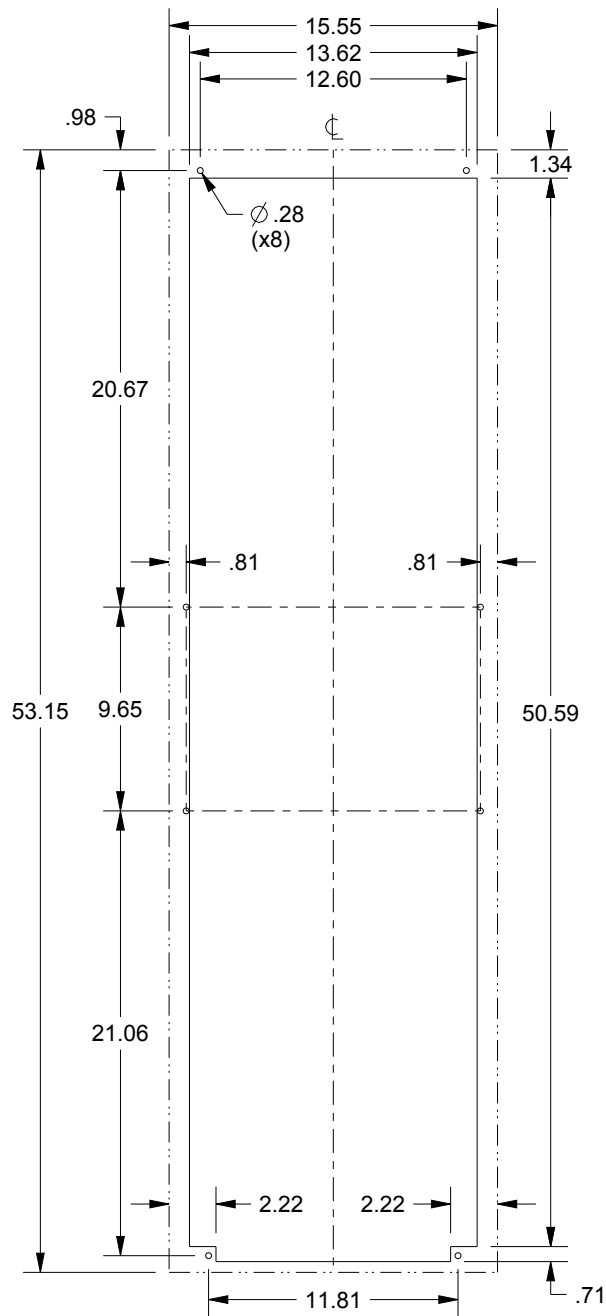

SAGINAW CONTROL & ENGINEERING SCE-NG8500B230V SHEET 1 OF 2

SAGINAW CONTROL & ENGINEERING

SCE-NG8500B230V SHEET 2 OF 2

CUTOUT FOR EXTERNAL INSTALLATION

CUTOUT FOR INTERNAL INSTALLATION