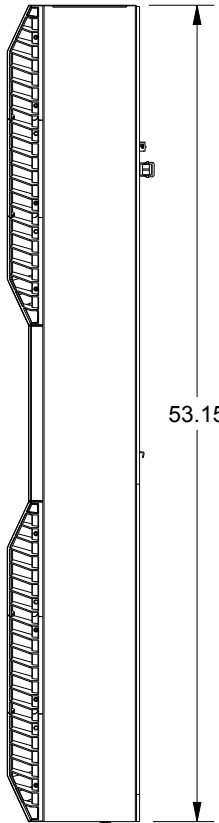

SAGINAW CONTROL & ENGINEERING SCE-NG8500B230V SHEET 1 OF 2

SAGINAW CONTROL & ENGINEERING

SCE-NG8500B230V SHEET 2 OF 2

CUTOUT FOR EXTERNAL INSTALLATION

CUTOUT FOR INTERNAL INSTALLATION