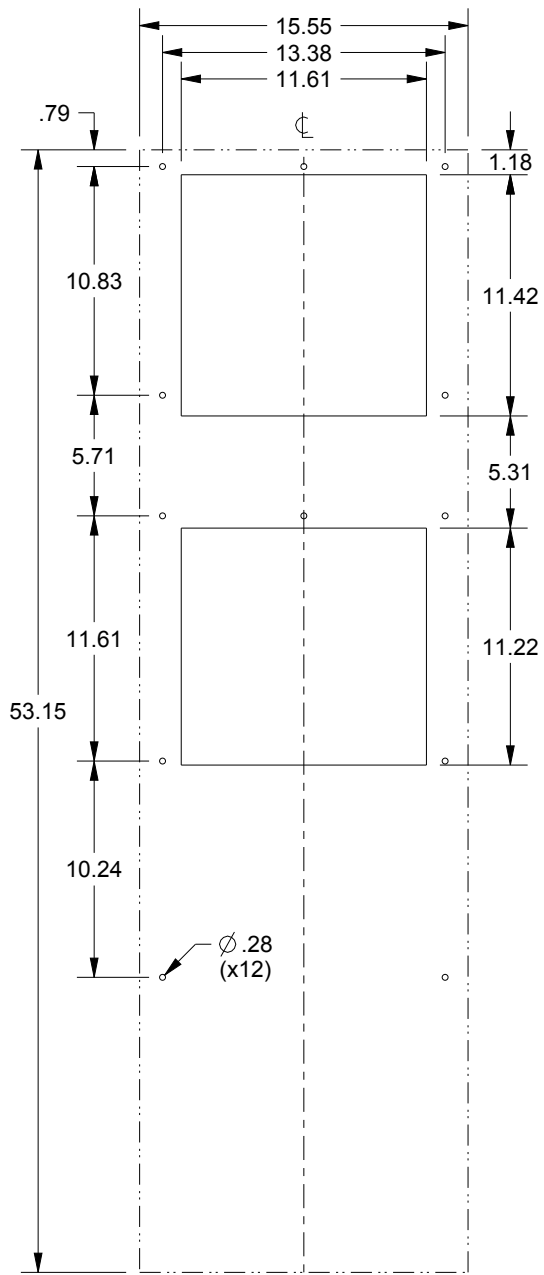

SAGINAW CONTROL & ENGINEERING SCE-NG8500B230V SHEET 1 OF 2

SAGINAW CONTROL & ENGINEERING

SCE-NG8500B230V SHEET 2 OF 2

CUTOUT FOR EXTERNAL INSTALLATION

CUTOUT FOR INTERNAL INSTALLATION