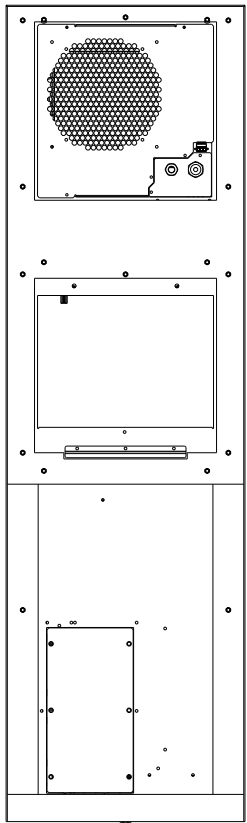

SAGINAW CONTROL & ENGINEERING SCE-NG8500B230V SHEET 1 OF 2

SAGINAW CONTROL & ENGINEERING

SCE-NG8500B230V SHEET 2 OF 2

CUTOUT FOR EXTERNAL INSTALLATION

CUTOUT FOR INTERNAL INSTALLATION