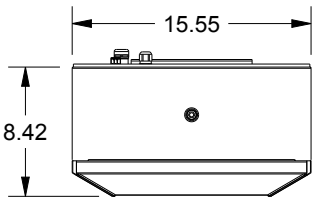

SAGINAW CONTROL & ENGINEERING SCE-NG8500B230V SHEET 1 OF 2

SAGINAW CONTROL & ENGINEERING

SCE-NG8500B230V SHEET 2 OF 2

CUTOUT FOR EXTERNAL INSTALLATION

CUTOUT FOR INTERNAL INSTALLATION