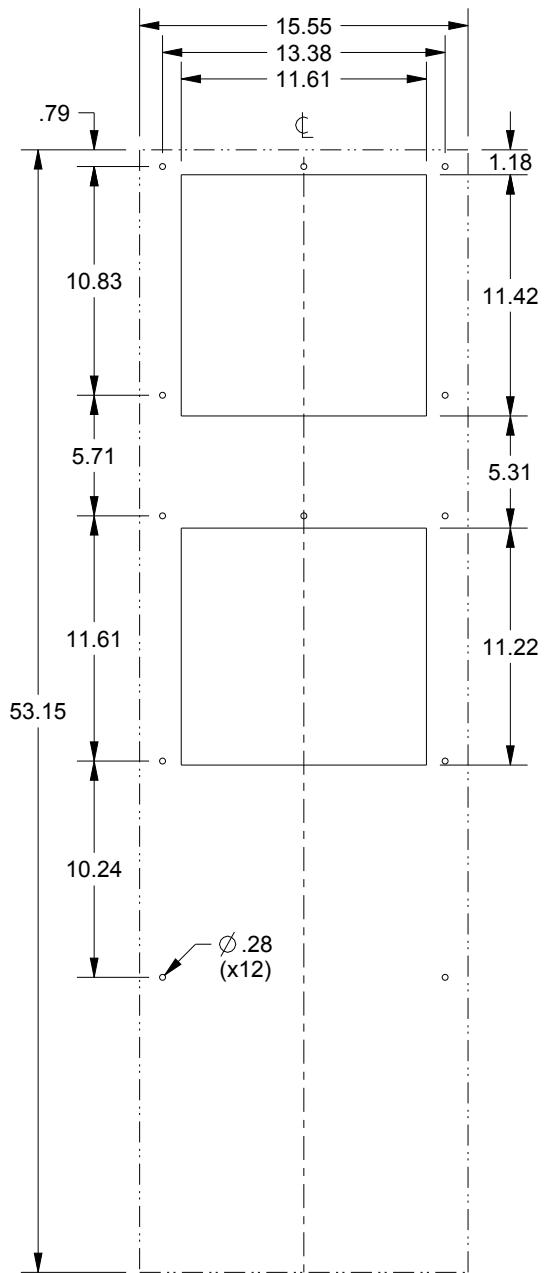

SAGINAW CONTROL & ENGINEERING SCE-NG6800B460V3 SHEET 1 OF 2

SAGINAW CONTROL & ENGINEERING

SCE-NG6800B460V3 SHEET 2 OF 2

CUTOUT FOR EXTERNAL INSTALLATION

CUTOUT FOR INTERNAL INSTALLATION