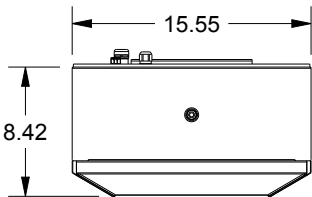

SAGINAW CONTROL & ENGINEERING SCE-NG6800B460V3 SHEET 1 OF 2

SAGINAW CONTROL & ENGINEERING

SCE-NG6800B460V3 SHEET 2 OF 2

CUTOUT FOR EXTERNAL INSTALLATION

CUTOUT FOR INTERNAL INSTALLATION