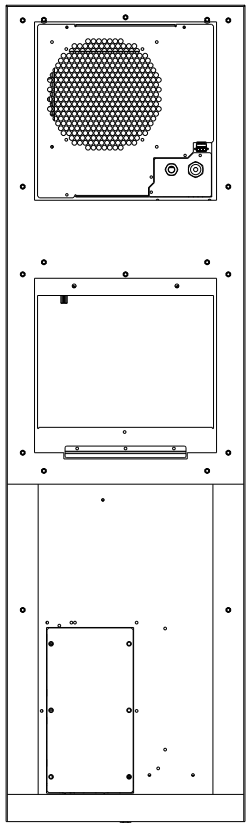

SAGINAW CONTROL & ENGINEERING SCE-NG6800B460V3 SHEET 1 OF 2

SAGINAW CONTROL & ENGINEERING

SCE-NG6800B460V3 SHEET 2 OF 2

CUTOUT FOR EXTERNAL INSTALLATION

CUTOUT FOR INTERNAL INSTALLATION