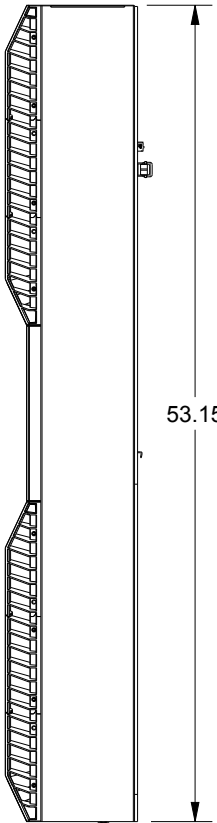

SAGINAW CONTROL & ENGINEERING SCE-NG6800B460V3 SHEET 1 OF 2

SAGINAW CONTROL & ENGINEERING

SCE-NG6800B460V3 SHEET 2 OF 2

CUTOUT FOR EXTERNAL INSTALLATION

CUTOUT FOR INTERNAL INSTALLATION