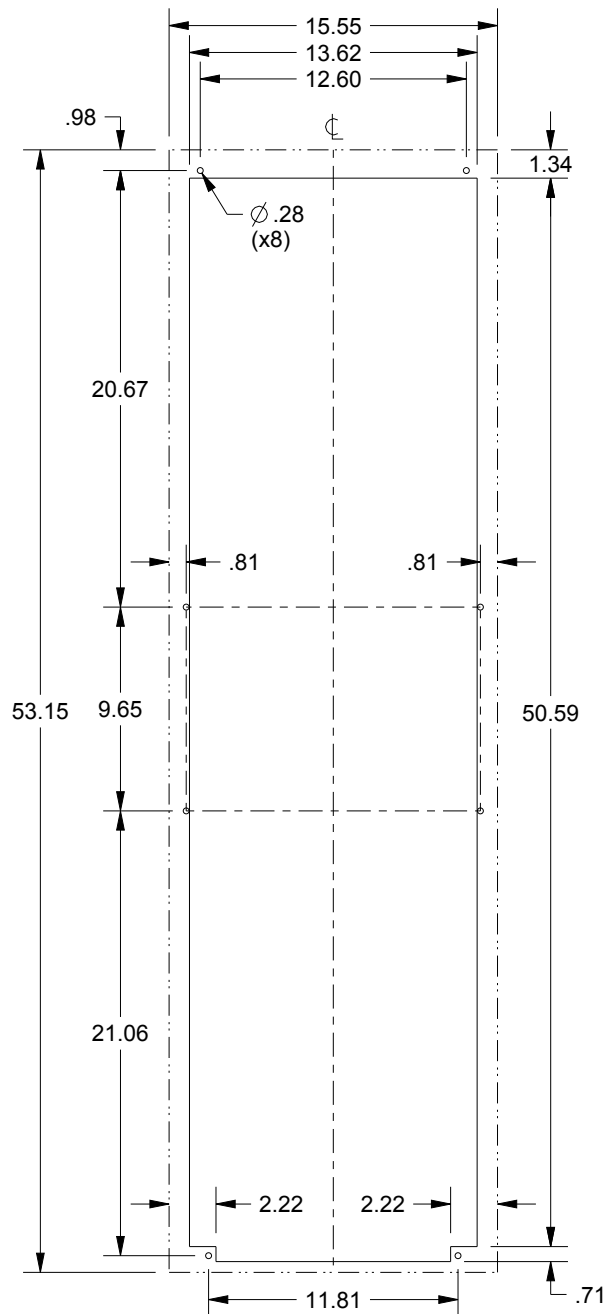

SAGINAW CONTROL & ENGINEERING SCE-NG6800B460V3 SHEET 1 OF 2

SAGINAW CONTROL & ENGINEERING

SCE-NG6800B460V3 SHEET 2 OF 2

CUTOUT FOR EXTERNAL INSTALLATION

CUTOUT FOR INTERNAL INSTALLATION