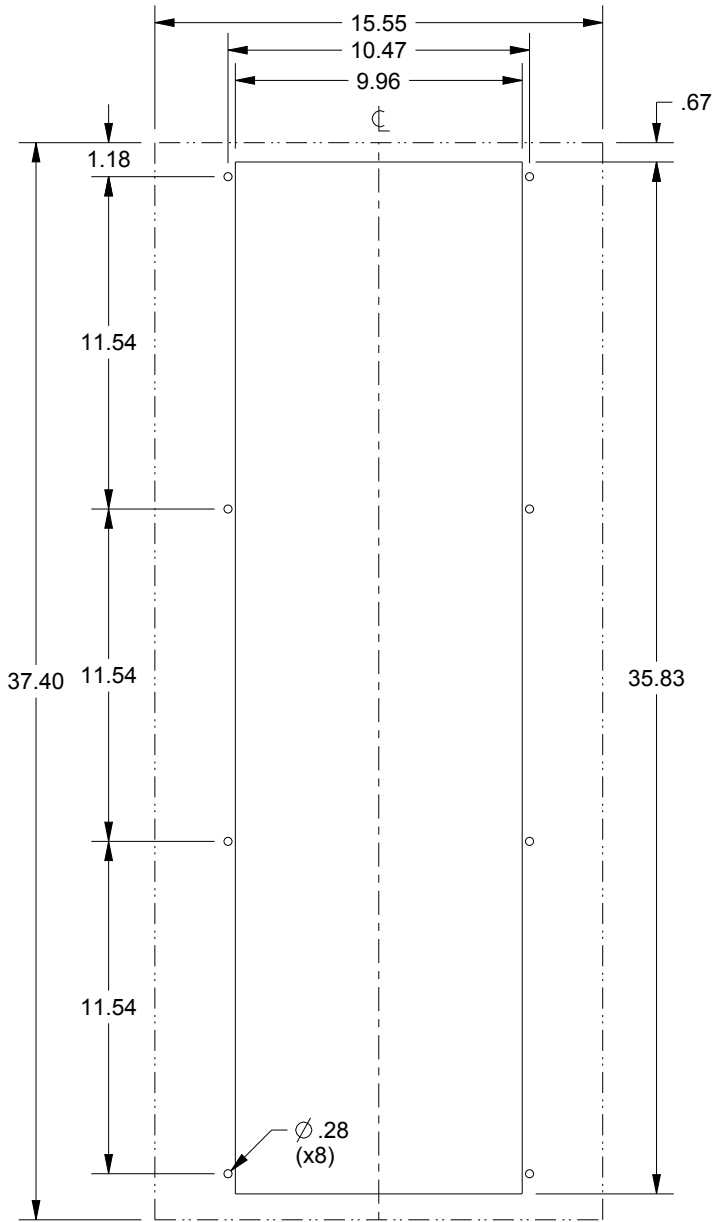

SAGINAW CONTROL & ENGINEERING SCE-NG5290B460V3 SHEET 1 OF 2

SAGINAW CONTROL & ENGINEERING

SCE-NG5290B460V3 SHEET 2 OF 2

CUTOUT FOR EXTERNAL INSTALLATION

CUTOUT FOR INTERNAL INSTALLATION