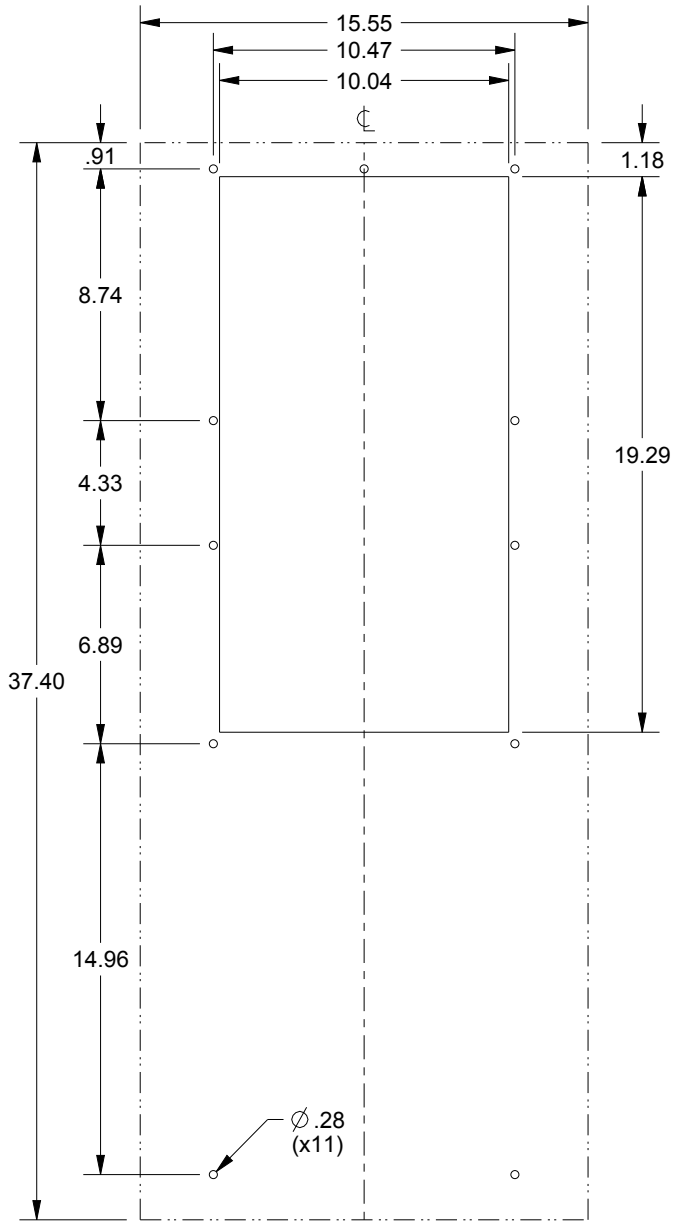

SAGINAW CONTROL & ENGINEERING SCE-NG5290B460V3 SHEET 1 OF 2

SAGINAW CONTROL & ENGINEERING

SCE-NG5290B460V3 SHEET 2 OF 2

CUTOUT FOR EXTERNAL INSTALLATION

CUTOUT FOR INTERNAL INSTALLATION