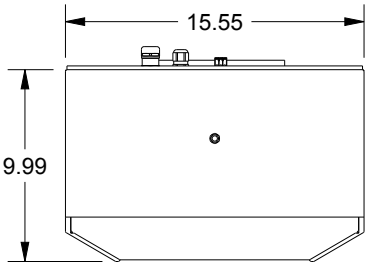

SAGINAW CONTROL & ENGINEERING SCE-NG5290B460V3 SHEET 1 OF 2

SAGINAW CONTROL & ENGINEERING

SCE-NG5290B460V3 SHEET 2 OF 2

CUTOUT FOR EXTERNAL INSTALLATION

CUTOUT FOR INTERNAL INSTALLATION