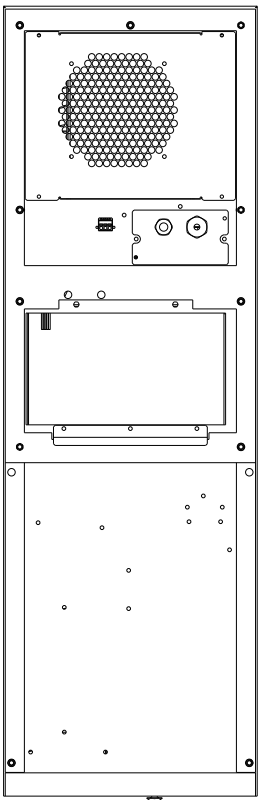

SAGINAW CONTROL & ENGINEERING SCE-NG4095B120V SHEET 1 OF 2

SAGINAW CONTROL & ENGINEERING

SCE-NG4095B120V SHEET 2 OF 2

CUTOUT FOR EXTERNAL INSTALLATION

CUTOUT FOR INTERNAL INSTALLATION