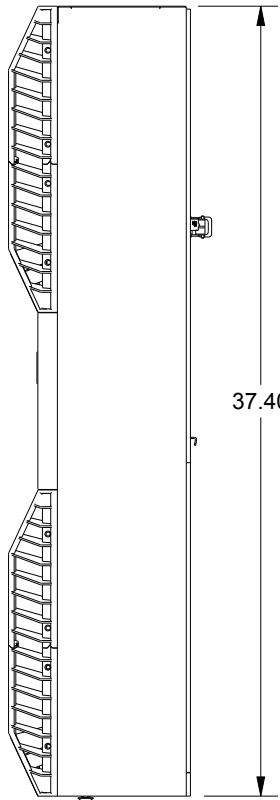

SAGINAW CONTROL & ENGINEERING SCE-NG4095B120V SHEET 1 OF 2

SAGINAW CONTROL & ENGINEERING

SCE-NG4095B120V SHEET 2 OF 2

CUTOUT FOR EXTERNAL INSTALLATION

CUTOUT FOR INTERNAL INSTALLATION