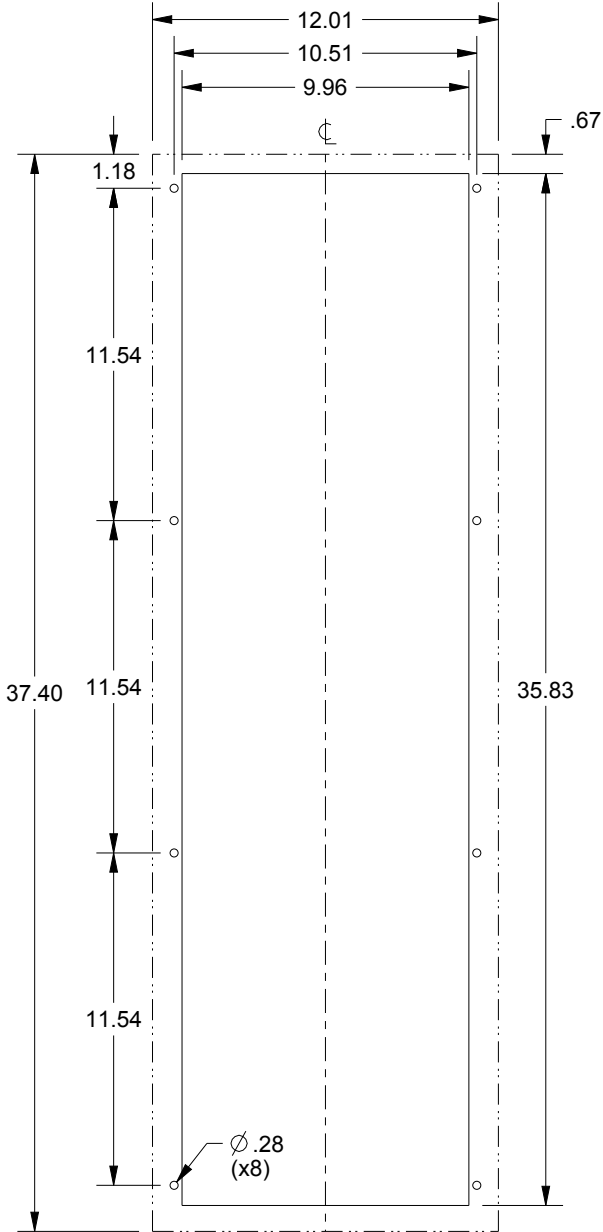

SAGINAW CONTROL & ENGINEERING SCE-NG4095B120V SHEET 1 OF 2

SAGINAW CONTROL & ENGINEERING

SCE-NG4095B120V SHEET 2 OF 2

CUTOUT FOR EXTERNAL INSTALLATION

CUTOUT FOR INTERNAL INSTALLATION