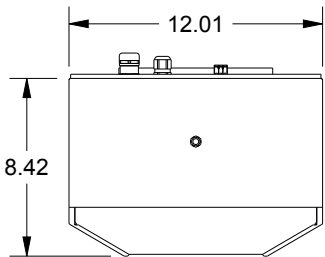

SAGINAW CONTROL & ENGINEERING SCE-NG4095B120V SHEET 1 OF 2

SAGINAW CONTROL & ENGINEERING

SCE-NG4095B120V SHEET 2 OF 2

CUTOUT FOR EXTERNAL INSTALLATION

CUTOUT FOR INTERNAL INSTALLATION