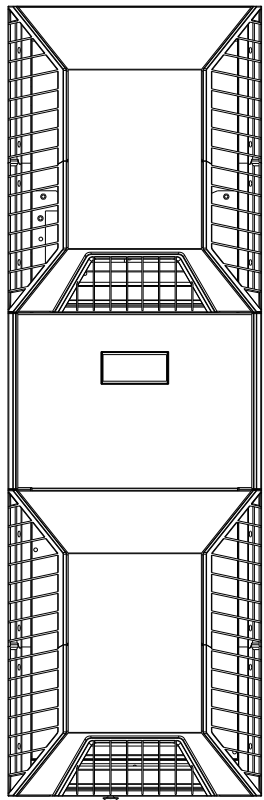

SAGINAW CONTROL & ENGINEERING SCE-NG4095B120V SHEET 1 OF 2

SAGINAW CONTROL & ENGINEERING

SCE-NG4095B120V SHEET 2 OF 2

CUTOUT FOR EXTERNAL INSTALLATION

CUTOUT FOR INTERNAL INSTALLATION