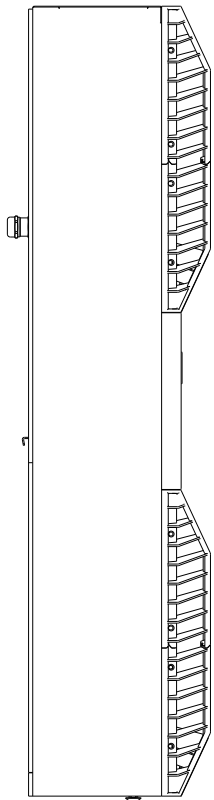

SAGINAW CONTROL & ENGINEERING SCE-NG4095B120V SHEET 1 OF 2

SAGINAW CONTROL & ENGINEERING

SCE-NG4095B120V SHEET 2 OF 2

CUTOUT FOR EXTERNAL INSTALLATION

CUTOUT FOR INTERNAL INSTALLATION