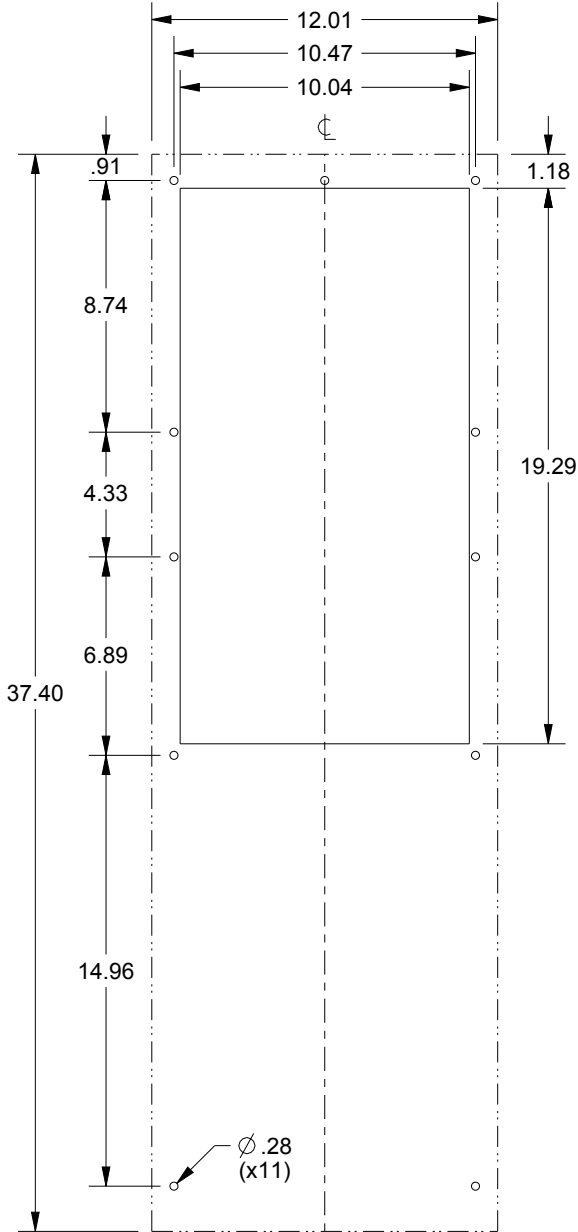

SAGINAW CONTROL & ENGINEERING SCE-NG4095B120V SHEET 1 OF 2

SAGINAW CONTROL & ENGINEERING

SCE-NG4095B120V SHEET 2 OF 2

CUTOUT FOR EXTERNAL INSTALLATION

CUTOUT FOR INTERNAL INSTALLATION