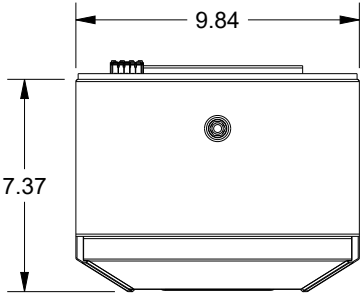

SAGINAW CONTROL & ENGINEERING SCE-NG2320B460V SHEET 1 OF 2

SAGINAW CONTROL & ENGINEERING

SCE-NG2320B460V SHEET 2 OF 2

CUTOUT FOR EXTERNAL INSTALLATION

CUTOUT FOR INTERNAL INSTALLATION