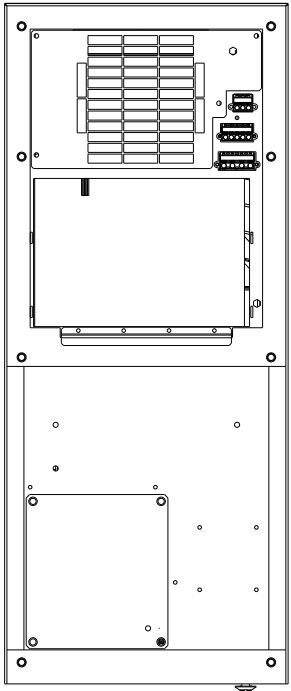

SAGINAW CONTROL & ENGINEERING SCE-NG2320B460V SHEET 1 OF 2

SAGINAW CONTROL & ENGINEERING

SCE-NG2320B460V SHEET 2 OF 2

CUTOUT FOR EXTERNAL INSTALLATION

CUTOUT FOR INTERNAL INSTALLATION