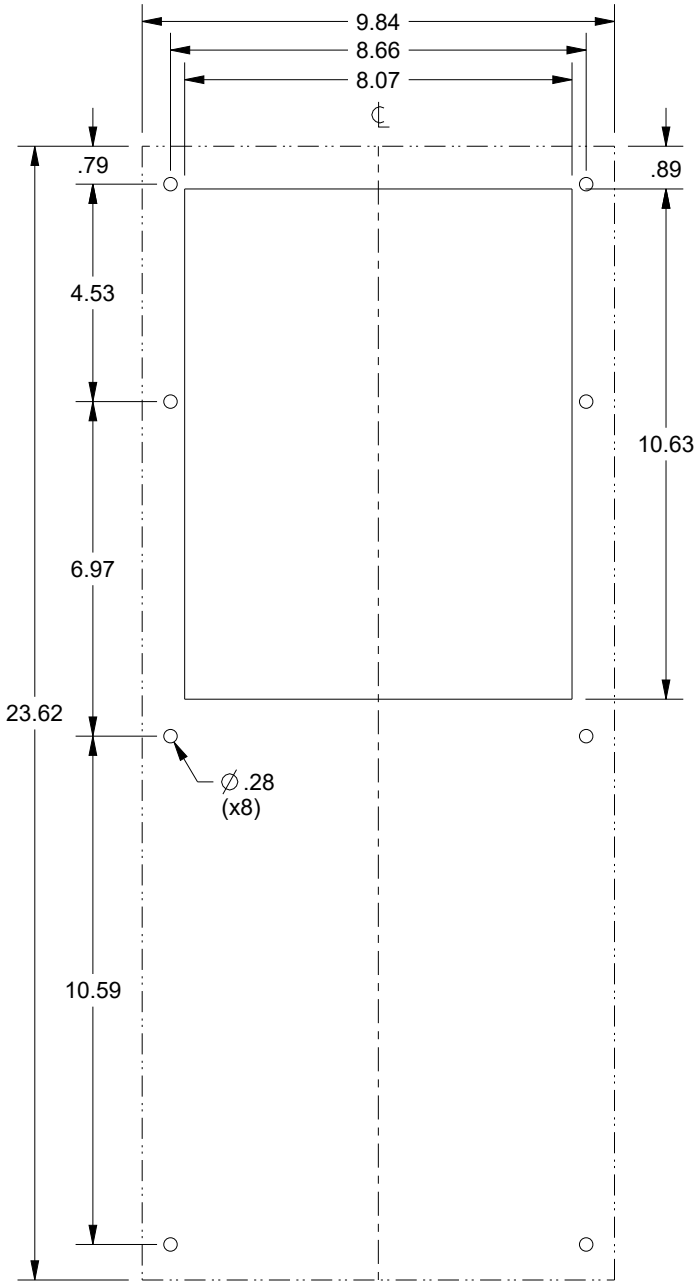

SAGINAW CONTROL & ENGINEERING SCE-NG2320B460V SHEET 1 OF 2

SAGINAW CONTROL & ENGINEERING

SCE-NG2320B460V SHEET 2 OF 2

CUTOUT FOR EXTERNAL INSTALLATION

CUTOUT FOR INTERNAL INSTALLATION