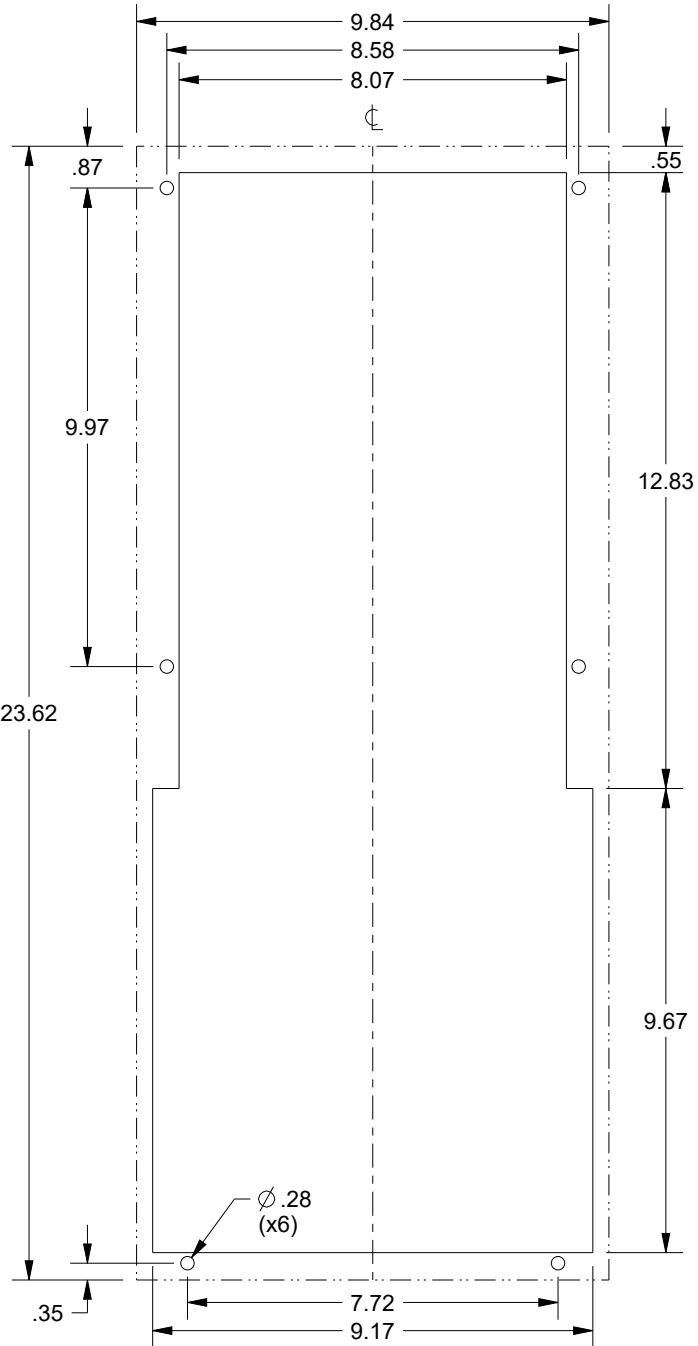

SAGINAW CONTROL & ENGINEERING SCE-NG2320B460V SHEET 1 OF 2

SAGINAW CONTROL & ENGINEERING

SCE-NG2320B460V SHEET 2 OF 2

CUTOUT FOR EXTERNAL INSTALLATION

CUTOUT FOR INTERNAL INSTALLATION