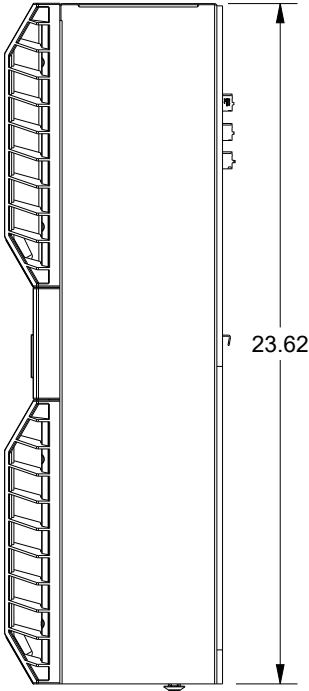

SAGINAW CONTROL & ENGINEERING SCE-NG2320B460V SHEET 1 OF 2

SAGINAW CONTROL & ENGINEERING

SCE-NG2320B460V SHEET 2 OF 2

CUTOUT FOR EXTERNAL INSTALLATION

CUTOUT FOR INTERNAL INSTALLATION