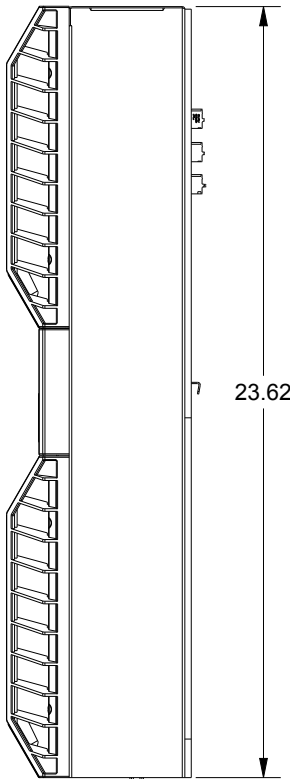

SAGINAW CONTROL & ENGINEERING SCE-NG2320B120V SHEET 1 OF 2

SAGINAW CONTROL & ENGINEERING

SCE-NG2320B120V SHEET 2 OF 2

CUTOUT FOR EXTERNAL INSTALLATION

CUTOUT FOR INTERNAL INSTALLATION