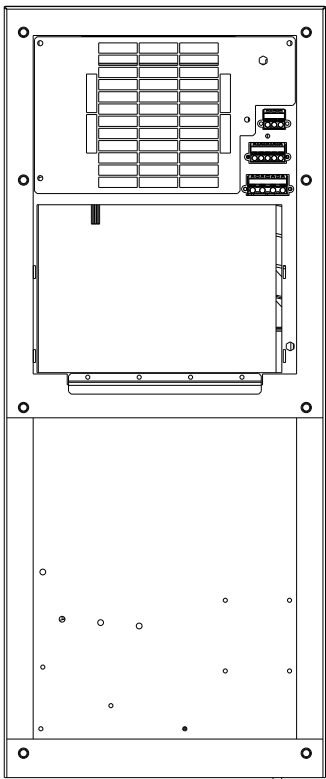

SAGINAW CONTROL & ENGINEERING SCE-NG2320B120V SHEET 1 OF 2

SAGINAW CONTROL & ENGINEERING

SCE-NG2320B120V SHEET 2 OF 2

CUTOUT FOR EXTERNAL INSTALLATION

CUTOUT FOR INTERNAL INSTALLATION