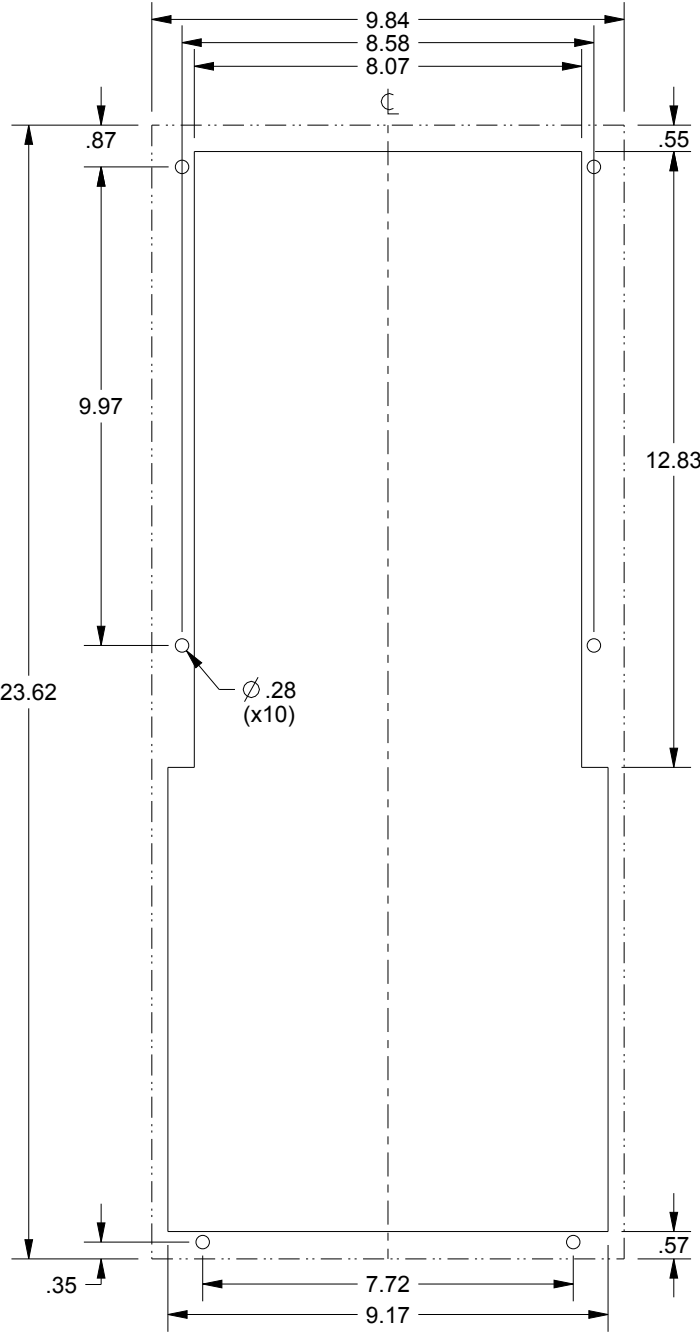

SAGINAW CONTROL & ENGINEERING SCE-NG2320B120V SHEET 1 OF 2

SAGINAW CONTROL & ENGINEERING

SCE-NG2320B120V SHEET 2 OF 2

CUTOUT FOR EXTERNAL INSTALLATION

CUTOUT FOR INTERNAL INSTALLATION