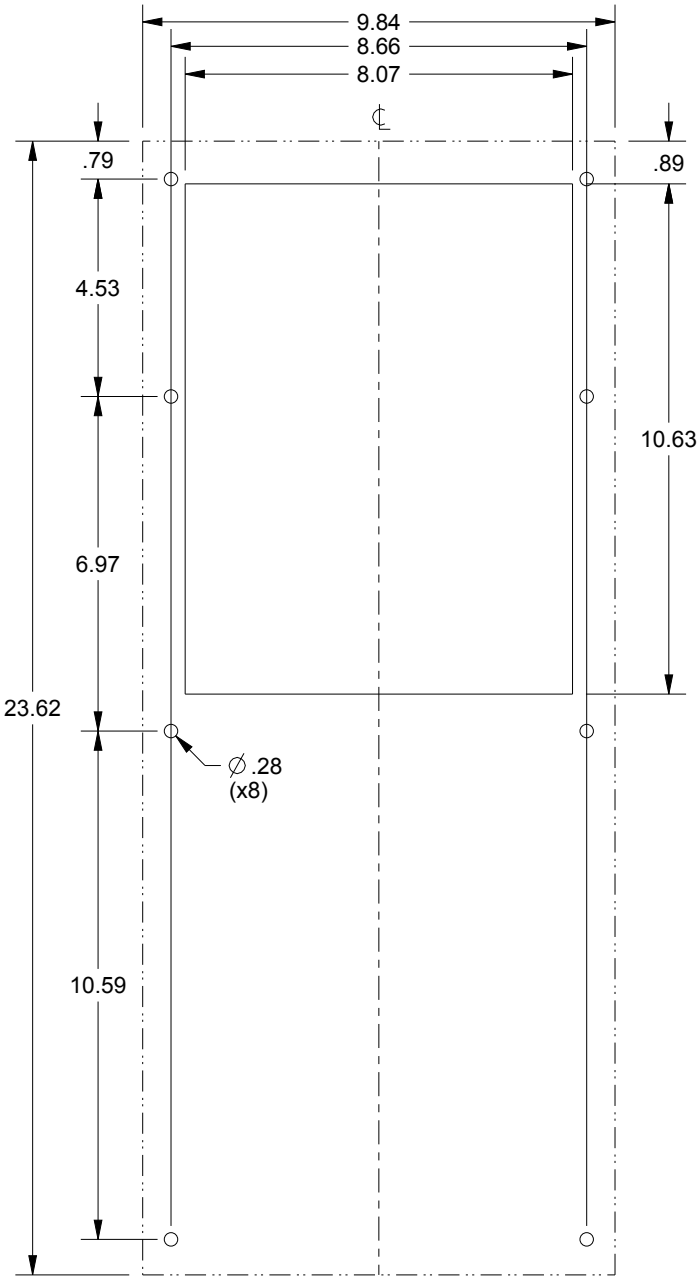

SAGINAW CONTROL & ENGINEERING SCE-NG2320B120V SHEET 1 OF 2

SAGINAW CONTROL & ENGINEERING

SCE-NG2320B120V SHEET 2 OF 2

CUTOUT FOR EXTERNAL INSTALLATION

CUTOUT FOR INTERNAL INSTALLATION