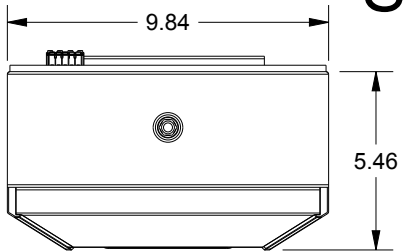

SAGINAW CONTROL & ENGINEERING SCE-NG2320B120V SHEET 1 OF 2

SAGINAW CONTROL & ENGINEERING

SCE-NG2320B120V SHEET 2 OF 2

CUTOUT FOR EXTERNAL INSTALLATION

CUTOUT FOR INTERNAL INSTALLATION