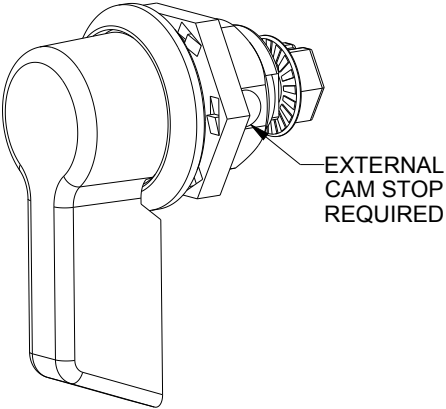

SAGINAW CONTROL & ENGINEERING SCE-MINQLP-25

(BULK QTY. 25)

CUTOUT DETAIL

TO MAINTAIN TYPE
3, 3R, 4, 4X, & 12

DESCRIPTION:
MINIATURE QUARTER TURN, LEVER KNOB,
NON-LOCKING, EXTERNAL CAM STOP,
NO CAM, ZINC DIE CAST, BLACK TEXTURED