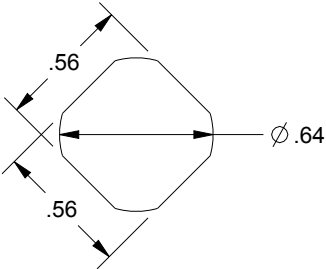

SAGINAW CONTROL & ENGINEERING SCE-MINQLP-25

(BULK QTY. 25)

CUTOUT DETAIL

TO MAINTAIN TYPE
3, 3R, 4, 4X, & 12

DESCRIPTION:
MINIATURE QUARTER TURN, LEVER KNOB,
NON-LOCKING, EXTERNAL CAM STOP,
NO CAM, ZINC DIE CAST, BLACK TEXTURED