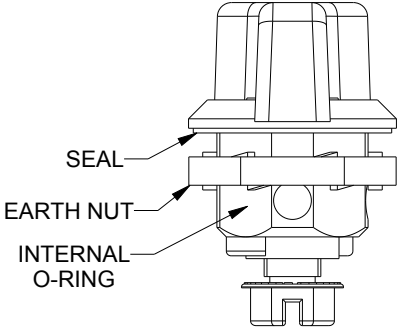

SAGINAW CONTROL & ENGINEERING SCE-MINQLP-25

(BULK QTY. 25)

CUTOUT DETAIL

TO MAINTAIN TYPE
3, 3R, 4, 4X, & 12

DESCRIPTION:
MINIATURE QUARTER TURN, LEVER KNOB,
NON-LOCKING, EXTERNAL CAM STOP,
NO CAM, ZINC DIE CAST, BLACK TEXTURED