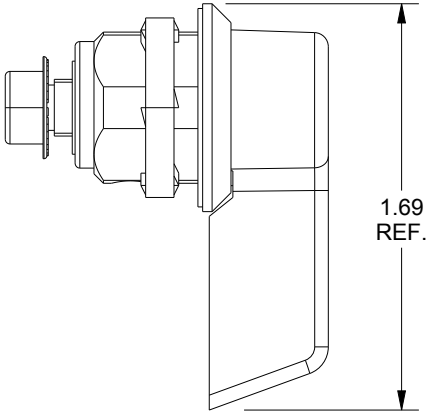

SAGINAW CONTROL & ENGINEERING SCE-MINQLP-25

(BULK QTY. 25)

CUTOUT DETAIL

TO MAINTAIN TYPE
3, 3R, 4, 4X, & 12

DESCRIPTION:
MINIATURE QUARTER TURN, LEVER KNOB,
NON-LOCKING, EXTERNAL CAM STOP,
NO CAM, ZINC DIE CAST, BLACK TEXTURED