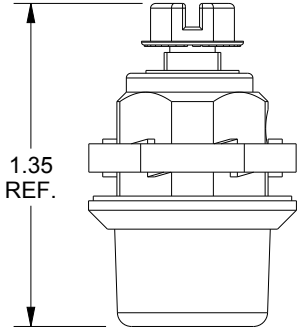

SAGINAW CONTROL & ENGINEERING SCE-MINQLP-25

(BULK QTY. 25)

CUTOUT DETAIL

TO MAINTAIN TYPE
3, 3R, 4, 4X, & 12

DESCRIPTION:
MINIATURE QUARTER TURN, LEVER KNOB,
NON-LOCKING, EXTERNAL CAM STOP,
NO CAM, ZINC DIE CAST, BLACK TEXTURED