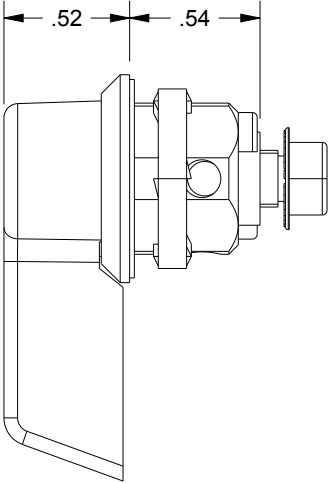

SAGINAW CONTROL & ENGINEERING SCE-MINQLP-25

(BULK QTY. 25)

CUTOUT DETAIL

TO MAINTAIN TYPE
3, 3R, 4, 4X, & 12

DESCRIPTION:
MINIATURE QUARTER TURN, LEVER KNOB,
NON-LOCKING, EXTERNAL CAM STOP,
NO CAM, ZINC DIE CAST, BLACK TEXTURED