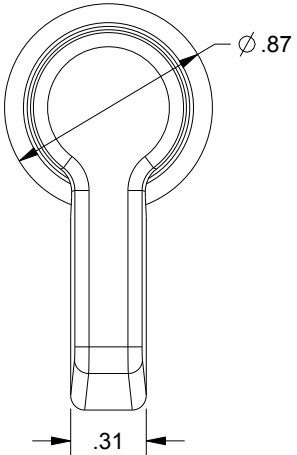

SAGINAW CONTROL & ENGINEERING SCE-MINQLP-25

(BULK QTY. 25)

CUTOUT DETAIL

TO MAINTAIN TYPE
3, 3R, 4, 4X, & 12

DESCRIPTION:
MINIATURE QUARTER TURN, LEVER KNOB,
NON-LOCKING, EXTERNAL CAM STOP,
NO CAM, ZINC DIE CAST, BLACK TEXTURED