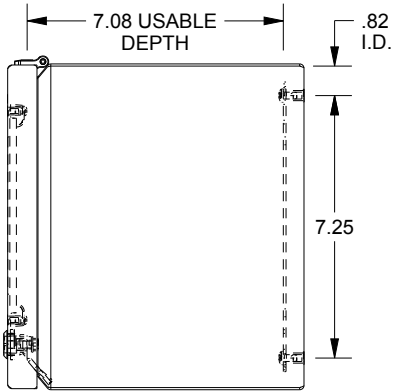

SAGINAW CONTROL & ENGINEERING

SCE-L9368ELJWSS

TOP VIEW

LEFT SIDE VIEW

FRONT VIEW

RIGHT SIDE VIEW

BOTTOM VIEW

EXTERNAL REAR VIEW