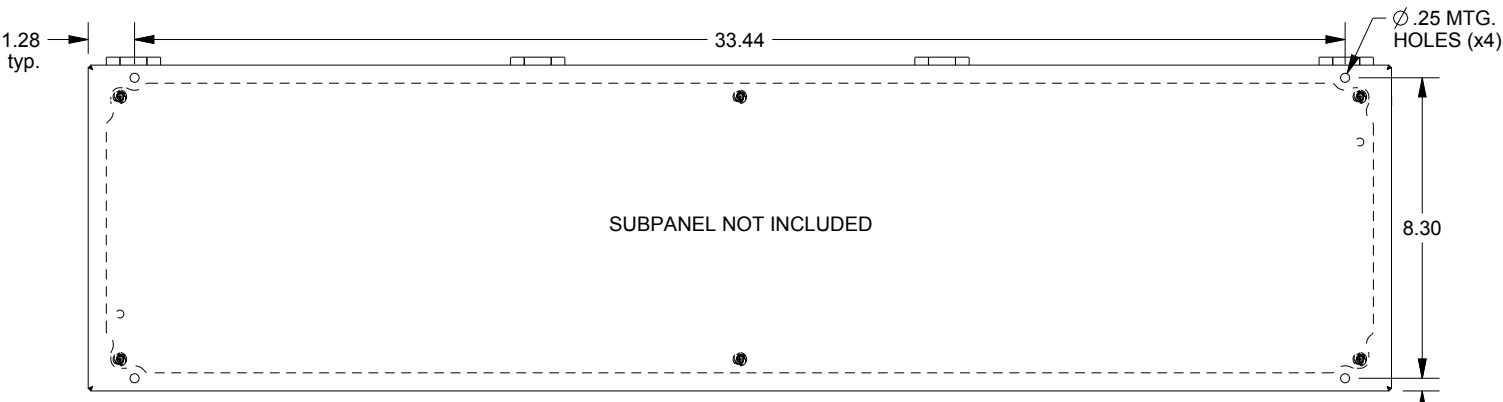

SAGINAW CONTROL & ENGINEERING

SCE-L9368ELJWSS

TOP VIEW

LEFT SIDE VIEW

FRONT VIEW

RIGHT SIDE VIEW

BOTTOM VIEW

EXTERNAL REAR VIEW