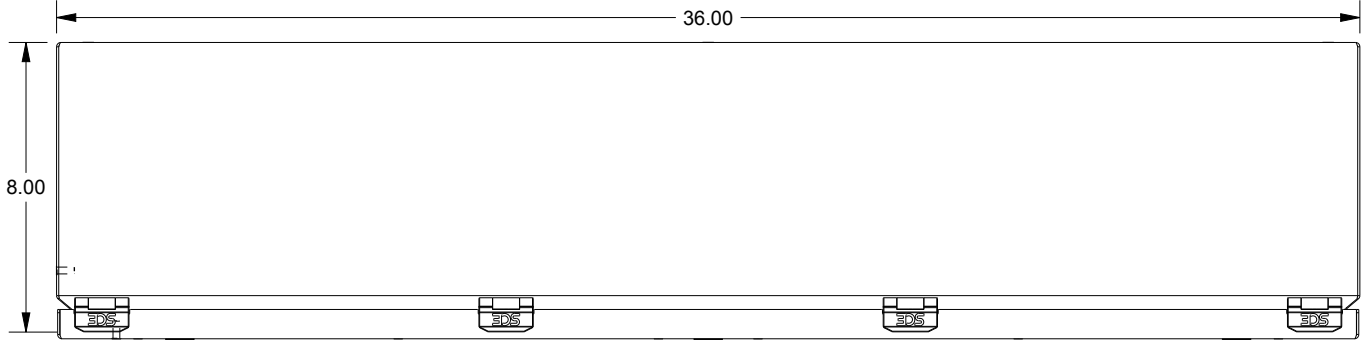

SAGINAW CONTROL & ENGINEERING

SCE-L9368ELJWSS

TOP VIEW

LEFT SIDE VIEW

FRONT VIEW

RIGHT SIDE VIEW

BOTTOM VIEW

EXTERNAL REAR VIEW