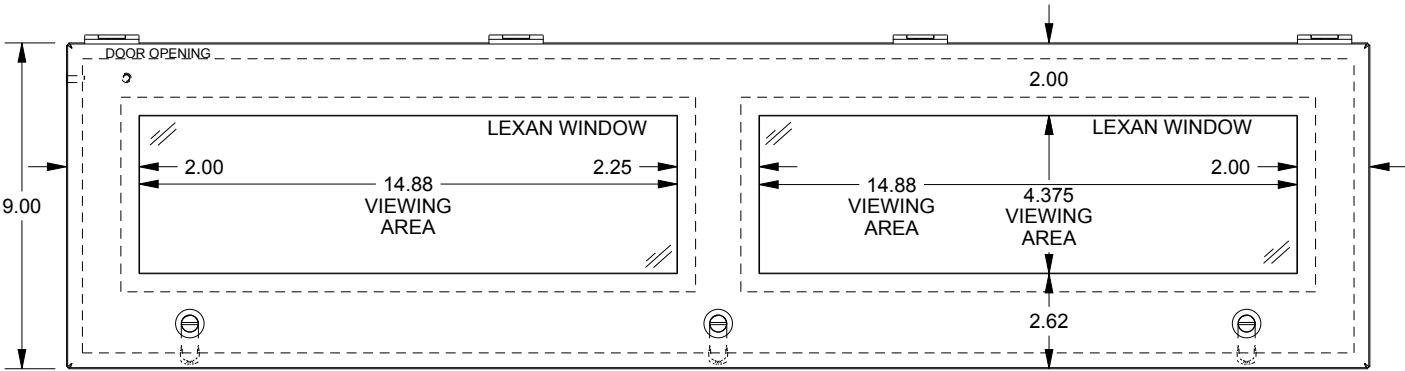

SAGINAW CONTROL & ENGINEERING

SCE-L9368ELJWSS

TOP VIEW

LEFT SIDE VIEW

FRONT VIEW

RIGHT SIDE VIEW

BOTTOM VIEW

EXTERNAL REAR VIEW