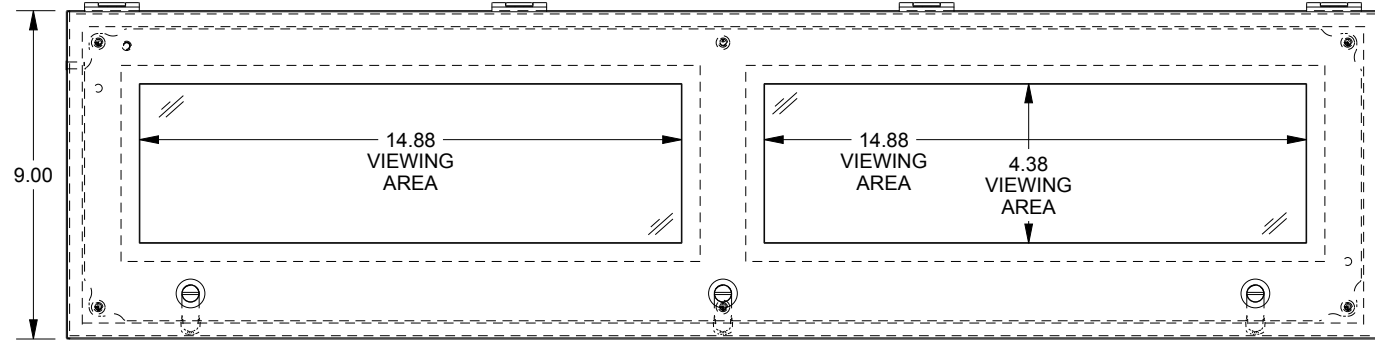

SAGINAW CONTROL & ENGINEERING  
 SCE-L9368ELJW = SCE-09 GRAY  
 SCE-L9368ELJWLG = RAL 7035

TOP VIEW

LEFT SIDE VIEW

FRONT VIEW

RIGHT SIDE VIEW

BOTTOM VIEW

EXTERNAL REAR VIEW

Ø.25 MTG.  
 HOLES (x4)