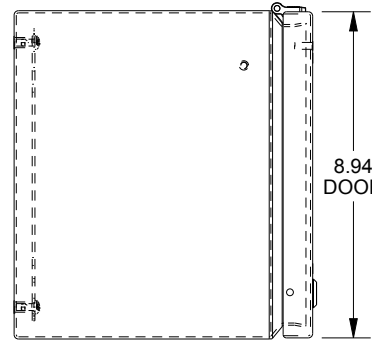

SAGINAW CONTROL & ENGINEERING  
 SCE-L9368ELJW = SCE-09 GRAY  
 SCE-L9368ELJWLG = RAL 7035

TOP VIEW

LEFT SIDE VIEW

FRONT VIEW

RIGHT SIDE VIEW

BOTTOM VIEW

EXTERNAL REAR VIEW

Ø.25 MTG.  
 HOLES (x4)