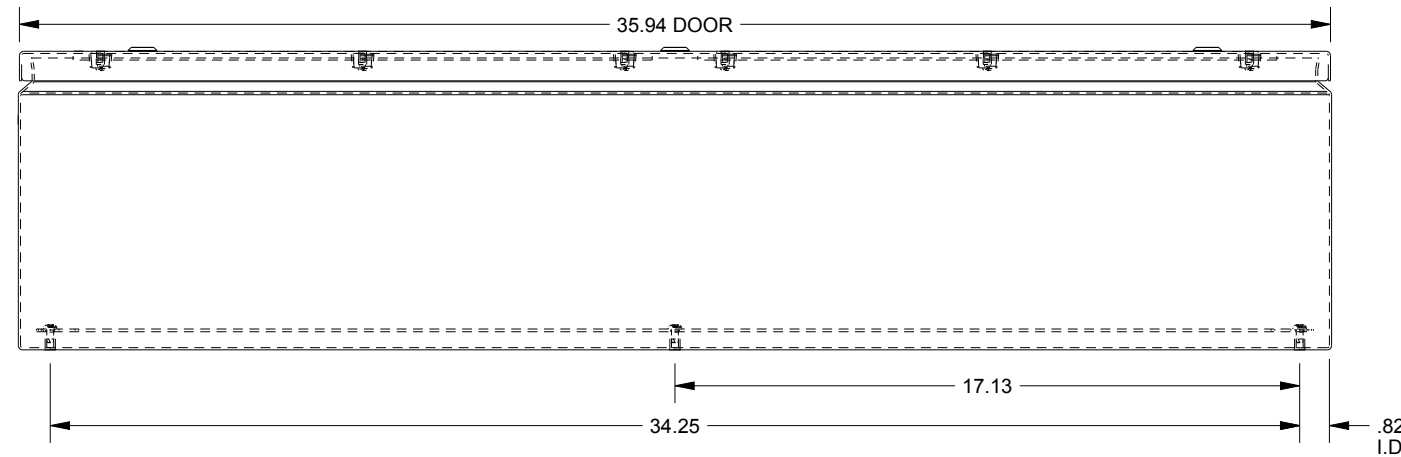

SAGINAW CONTROL & ENGINEERING  
 SCE-L9368ELJW = SCE-09 GRAY  
 SCE-L9368ELJWLG = RAL 7035

TOP VIEW

LEFT SIDE VIEW

FRONT VIEW

RIGHT SIDE VIEW

BOTTOM VIEW

EXTERNAL REAR VIEW

Ø.25 MTG.  
 HOLES (x4)