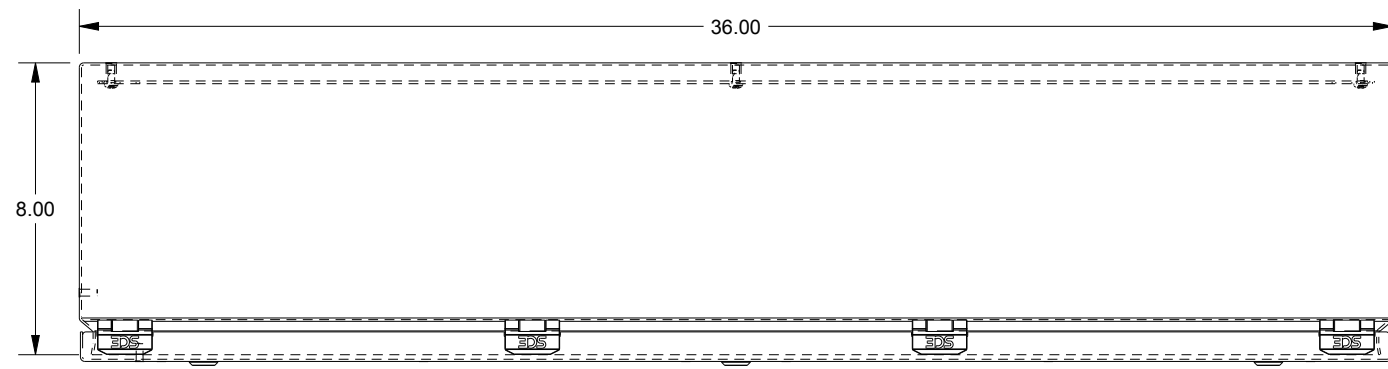

SAGINAW CONTROL & ENGINEERING  
 SCE-L9368ELJW = SCE-09 GRAY  
 SCE-L9368ELJWLG = RAL 7035

TOP VIEW

LEFT SIDE VIEW

FRONT VIEW

RIGHT SIDE VIEW

BOTTOM VIEW

EXTERNAL REAR VIEW

Ø.25 MTG.  
 HOLES (x4)