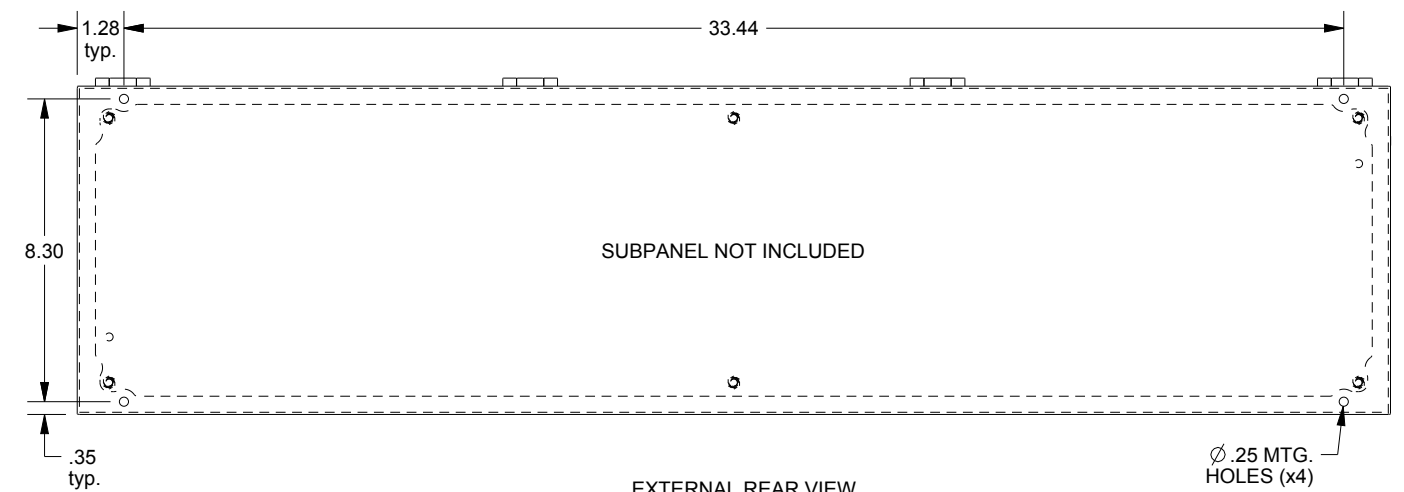

SAGINAW CONTROL & ENGINEERING  
 SCE-L9368ELJW = SCE-09 GRAY  
 SCE-L9368ELJWLG = RAL 7035

TOP VIEW

LEFT SIDE VIEW

FRONT VIEW

RIGHT SIDE VIEW

BOTTOM VIEW

EXTERNAL REAR VIEW

Ø.25 MTG.  
 HOLES (x4)