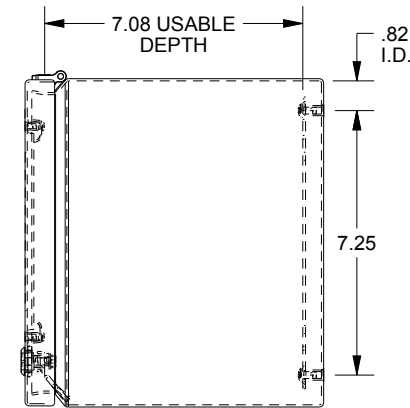

SAGINAW CONTROL & ENGINEERING  
 SCE-L9368ELJW = SCE-09 GRAY  
 SCE-L9368ELJWLG = RAL 7035

TOP VIEW

LEFT SIDE VIEW

FRONT VIEW

RIGHT SIDE VIEW

BOTTOM VIEW

EXTERNAL REAR VIEW

Ø.25 MTG.  
 HOLES (x4)