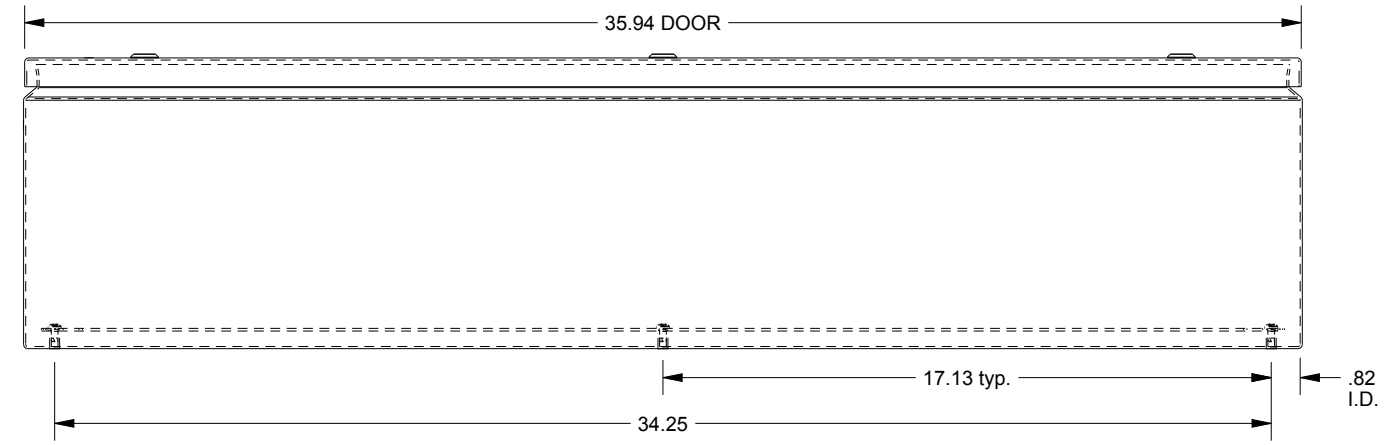

# SAGINAW CONTROL & ENGINEERING SCE-L9368ELJSS

TOP VIEW

LEFT SIDE VIEW

FRONT VIEW

RIGHT SIDE VIEW

BOTTOM VIEW

EXTERNAL REAR VIEW

Ø .25 MTG. HOLES (x4)  
.35 typ.