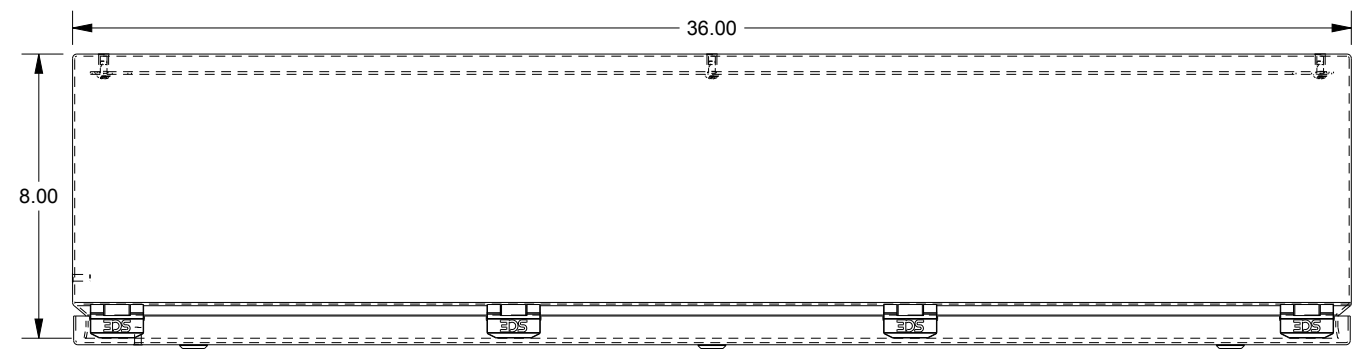

# SAGINAW CONTROL & ENGINEERING SCE-L9368ELJSS

TOP VIEW

LEFT SIDE VIEW

FRONT VIEW

RIGHT SIDE VIEW

BOTTOM VIEW

EXTERNAL REAR VIEW

Ø .25 MTG. HOLES (x4)  
.35 typ.