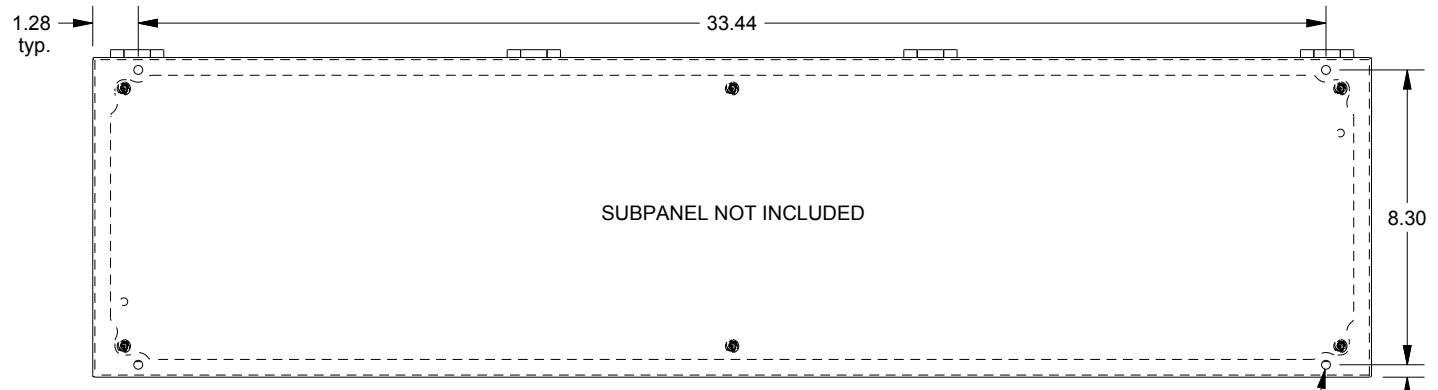

# SAGINAW CONTROL & ENGINEERING SCE-L9368ELJSS

TOP VIEW

LEFT SIDE VIEW

FRONT VIEW

RIGHT SIDE VIEW

BOTTOM VIEW

EXTERNAL REAR VIEW

Ø .25 MTG. HOLES (x4)  
.35 typ.