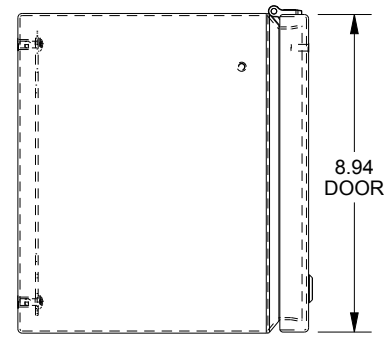

# SAGINAW CONTROL & ENGINEERING SCE-L9368ELJSS

TOP VIEW

LEFT SIDE VIEW

FRONT VIEW

RIGHT SIDE VIEW

BOTTOM VIEW

EXTERNAL REAR VIEW

Ø .25 MTG. HOLES (x4)  
.35 typ.