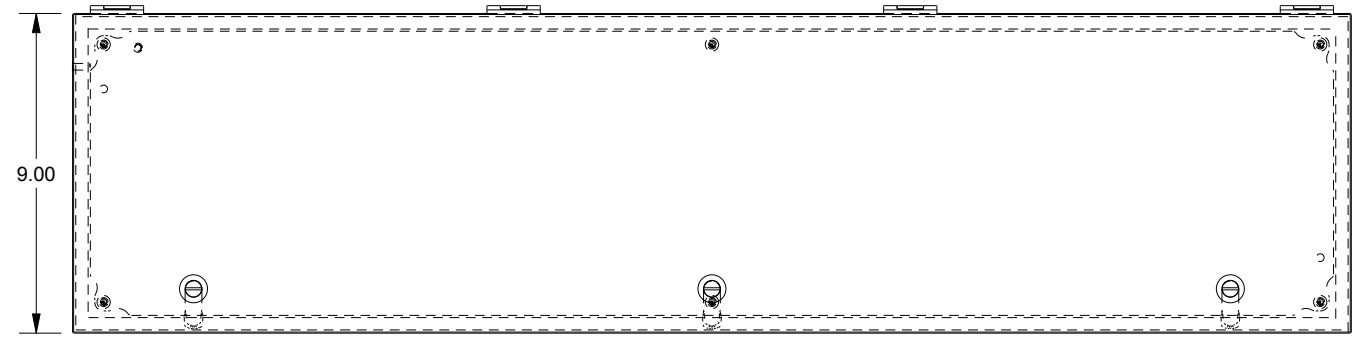

# SAGINAW CONTROL & ENGINEERING SCE-L9368ELJSS

TOP VIEW

LEFT SIDE VIEW

FRONT VIEW

RIGHT SIDE VIEW

BOTTOM VIEW

EXTERNAL REAR VIEW

Ø .25 MTG. HOLES (x4)  
.35 typ.