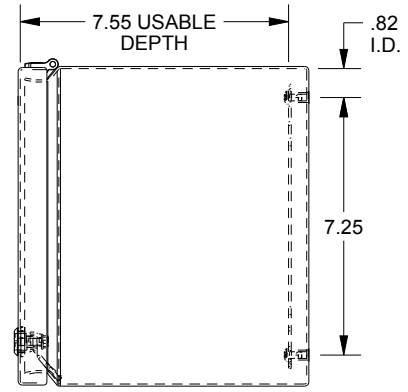

# SAGINAW CONTROL & ENGINEERING SCE-L9368ELJSS

TOP VIEW

LEFT SIDE VIEW

FRONT VIEW

RIGHT SIDE VIEW

BOTTOM VIEW

EXTERNAL REAR VIEW

Ø .25 MTG. HOLES (x4)  
.35 typ.