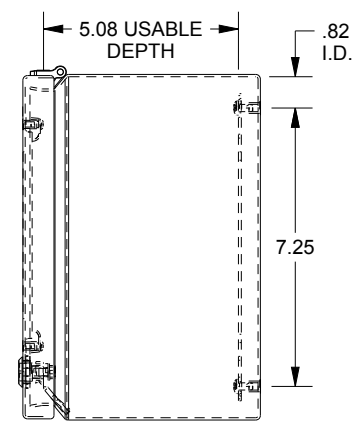

# SAGINAW CONTROL & ENGINEERING SCE-L9366ELJWSS

TOP VIEW

FRONT VIEW

RIGHT SIDE VIEW

LEFT SIDE VIEW

BOTTOM VIEW

EXTERNAL REAR VIEW

Ø.25 MTG. HOLES (x4)  
.35 typ.