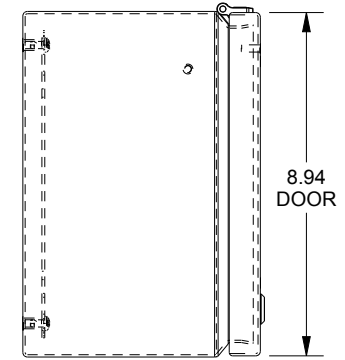

# SAGINAW CONTROL & ENGINEERING SCE-L9366ELJWSS

TOP VIEW

FRONT VIEW

RIGHT SIDE VIEW

LEFT SIDE VIEW

BOTTOM VIEW

EXTERNAL REAR VIEW

Ø.25 MTG. HOLES (x4)  
.35 typ.