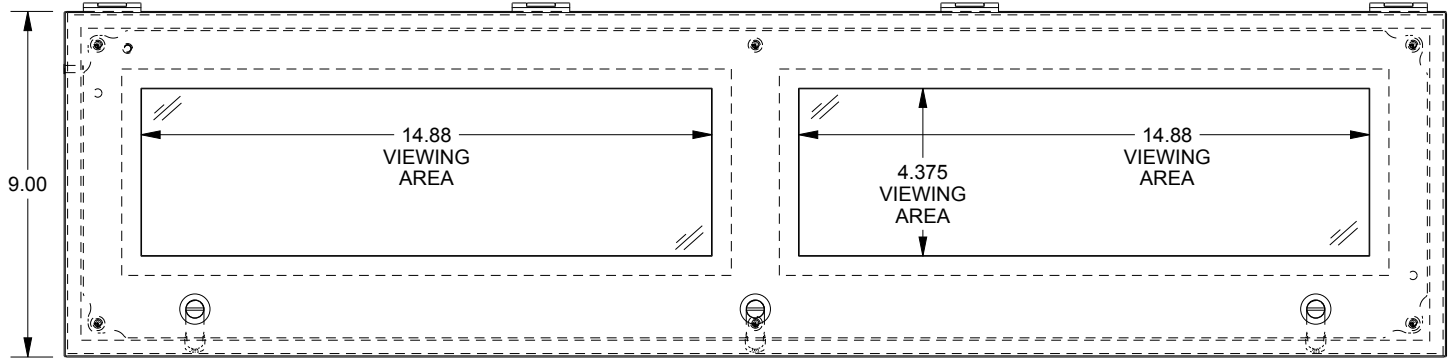

# SAGINAW CONTROL & ENGINEERING SCE-L9366ELJWSS

TOP VIEW

FRONT VIEW

RIGHT SIDE VIEW

LEFT SIDE VIEW

BOTTOM VIEW

EXTERNAL REAR VIEW

Ø.25 MTG. HOLES (x4)  
.35 typ.