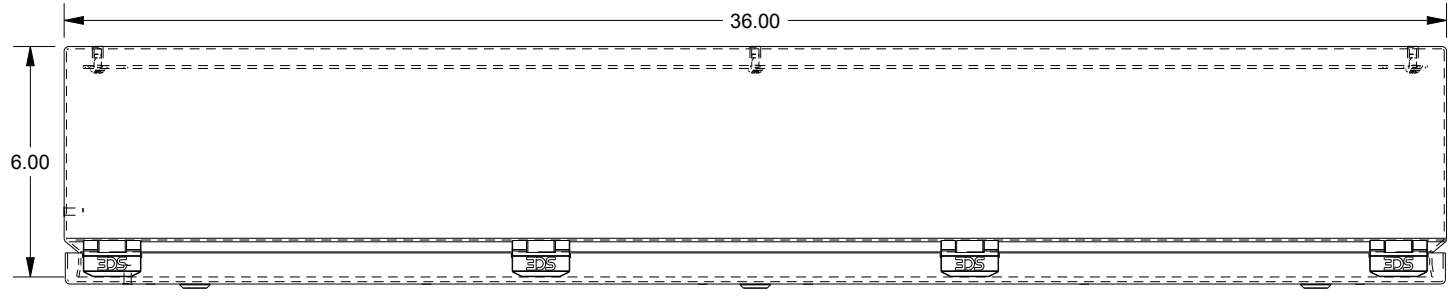

# SAGINAW CONTROL & ENGINEERING SCE-L9366ELJWSS

TOP VIEW

FRONT VIEW

RIGHT SIDE VIEW

LEFT SIDE VIEW

BOTTOM VIEW

EXTERNAL REAR VIEW

Ø.25 MTG. HOLES (x4)  
.35 typ.