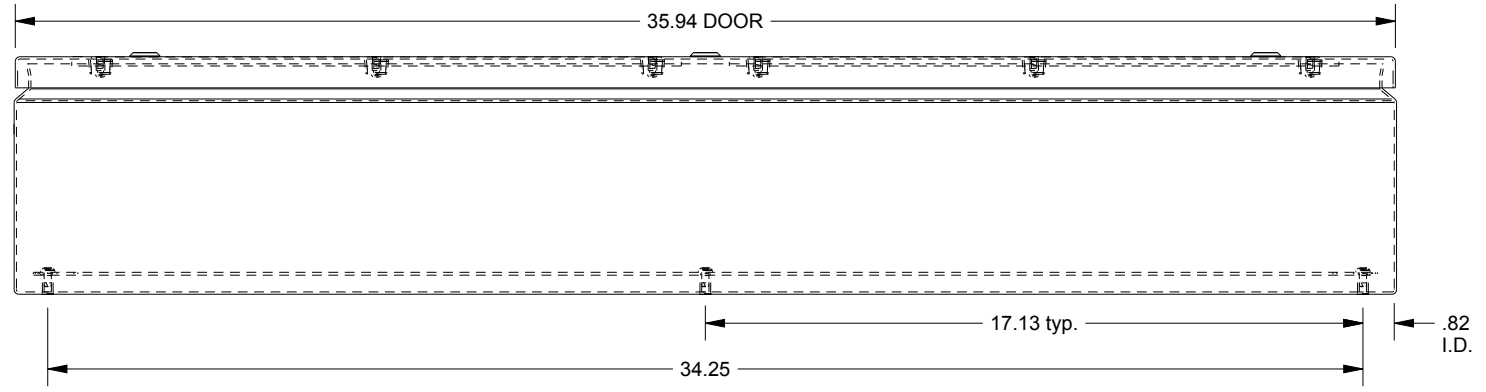

# SAGINAW CONTROL & ENGINEERING SCE-L9366ELJWSS

TOP VIEW

FRONT VIEW

RIGHT SIDE VIEW

LEFT SIDE VIEW

BOTTOM VIEW

EXTERNAL REAR VIEW

Ø.25 MTG. HOLES (x4)  
.35 typ.