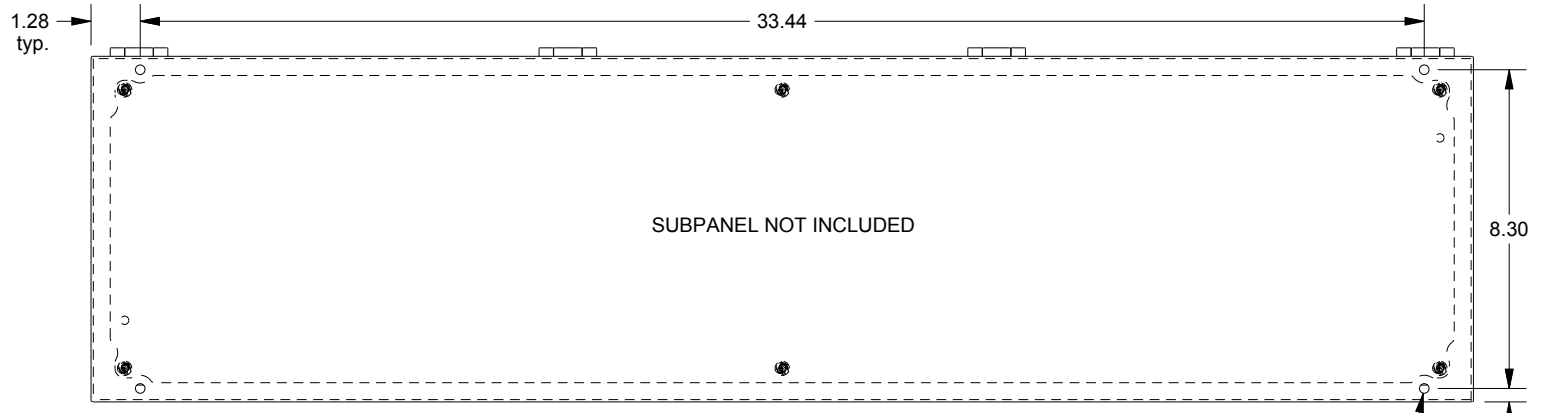

# SAGINAW CONTROL & ENGINEERING SCE-L9366ELJWSS

TOP VIEW

FRONT VIEW

RIGHT SIDE VIEW

LEFT SIDE VIEW

BOTTOM VIEW

EXTERNAL REAR VIEW

Ø.25 MTG. HOLES (x4)  
.35 typ.