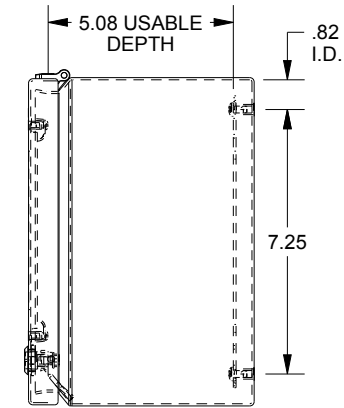

SAGINAW CONTROL & ENGINEERING

SCE-L9366ELJW = SCE-09 GRAY
SCE-L9366ELJWLG = RAL 7035

TOP VIEW

LEFT SIDE VIEW

FRONT VIEW

RIGHT SIDE VIEW

BOTTOM VIEW

EXTERNAL REAR VIEW

Ø.25 MTG. HOLES (x4)