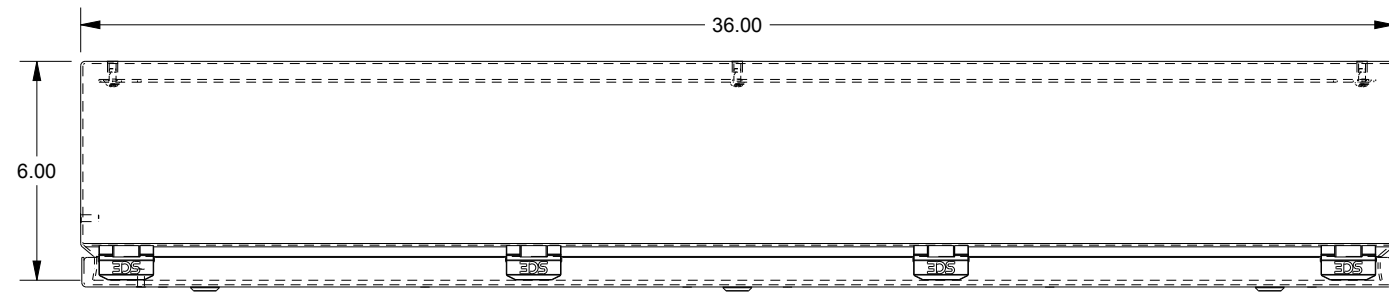

SAGINAW CONTROL & ENGINEERING

SCE-L9366ELJW = SCE-09 GRAY
SCE-L9366ELJWLG = RAL 7035

TOP VIEW

LEFT SIDE VIEW

FRONT VIEW

RIGHT SIDE VIEW

BOTTOM VIEW

EXTERNAL REAR VIEW

Ø.25 MTG. HOLES (x4)