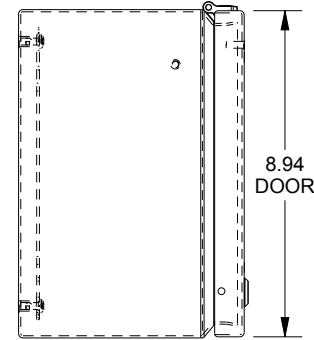

SAGINAW CONTROL & ENGINEERING

SCE-L9366ELJW = SCE-09 GRAY
SCE-L9366ELJWLG = RAL 7035

TOP VIEW

LEFT SIDE VIEW

FRONT VIEW

RIGHT SIDE VIEW

BOTTOM VIEW

EXTERNAL REAR VIEW

Ø.25 MTG. HOLES (x4)