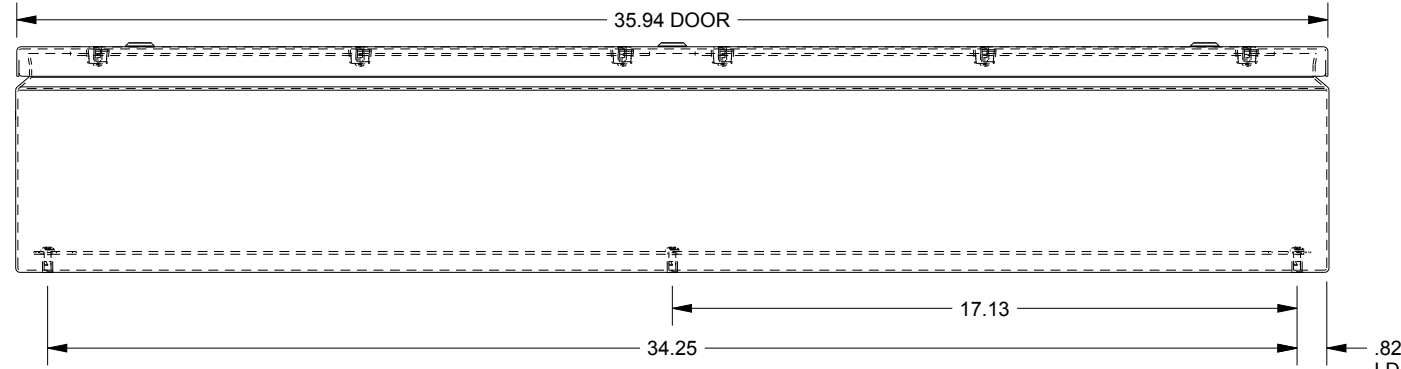

SAGINAW CONTROL & ENGINEERING

SCE-L9366ELJW = SCE-09 GRAY
SCE-L9366ELJWLG = RAL 7035

TOP VIEW

LEFT SIDE VIEW

FRONT VIEW

RIGHT SIDE VIEW

BOTTOM VIEW

EXTERNAL REAR VIEW

Ø.25 MTG. HOLES (x4)