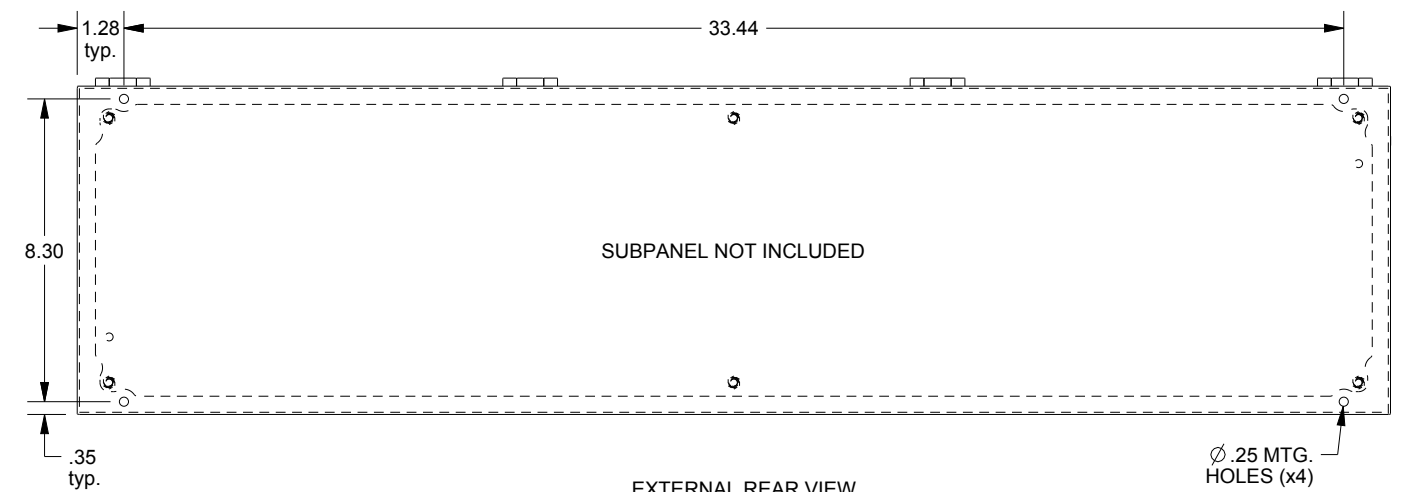

SAGINAW CONTROL & ENGINEERING

SCE-L9366ELJW = SCE-09 GRAY
SCE-L9366ELJWLG = RAL 7035

TOP VIEW

LEFT SIDE VIEW

FRONT VIEW

RIGHT SIDE VIEW

BOTTOM VIEW

EXTERNAL REAR VIEW

Ø.25 MTG. HOLES (x4)