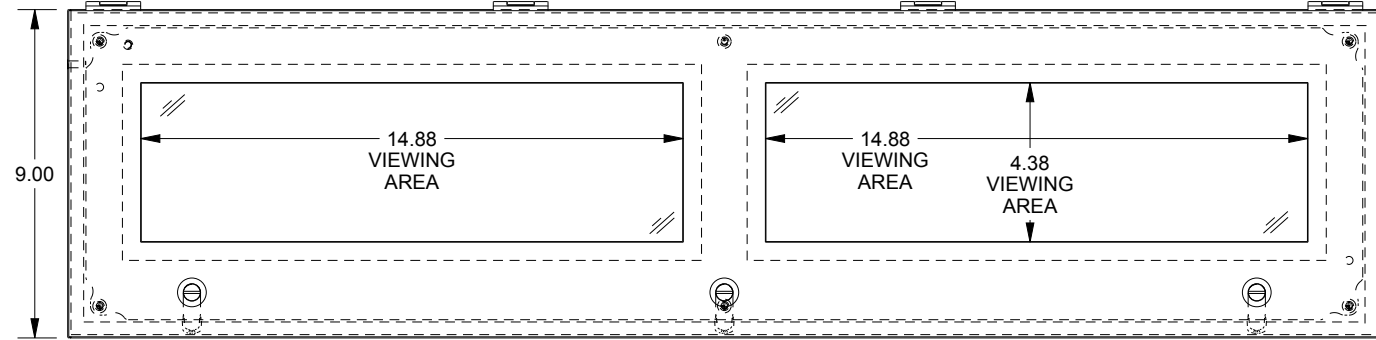

SAGINAW CONTROL & ENGINEERING

SCE-L9366ELJW = SCE-09 GRAY
SCE-L9366ELJWLG = RAL 7035

TOP VIEW

LEFT SIDE VIEW

FRONT VIEW

RIGHT SIDE VIEW

BOTTOM VIEW

EXTERNAL REAR VIEW

Ø.25 MTG. HOLES (x4)