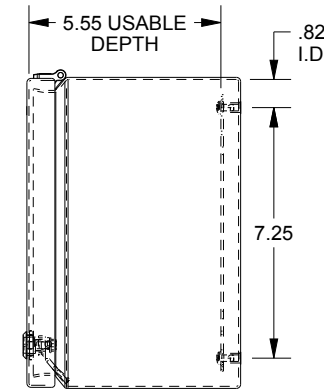

SAGINAW CONTROL & ENGINEERING

SCE-L9366ELJ = SCE-09 GRAY

SCE-L9366ELJLG = RAL 7035

TOP VIEW

LEFT SIDE VIEW

FRONT VIEW

RIGHT SIDE VIEW

BOTTOM VIEW

EXTERNAL REAR VIEW