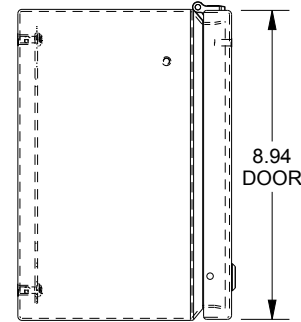

SAGINAW CONTROL & ENGINEERING

SCE-L9366ELJ = SCE-09 GRAY

SCE-L9366ELJLG = RAL 7035

TOP VIEW

LEFT SIDE VIEW

FRONT VIEW

RIGHT SIDE VIEW

BOTTOM VIEW

EXTERNAL REAR VIEW