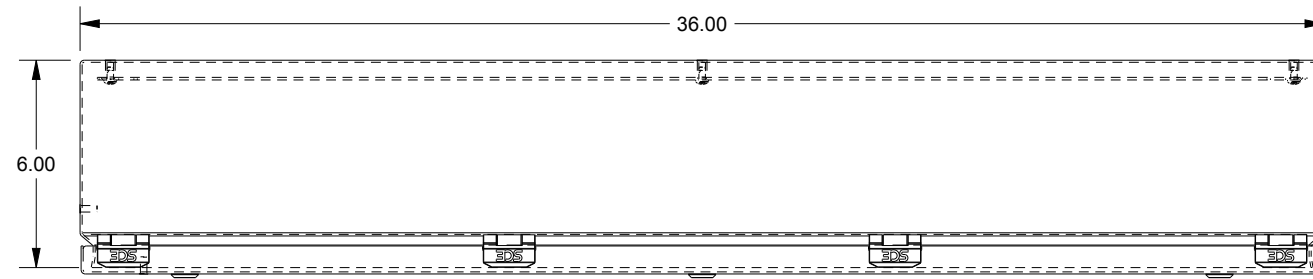

SAGINAW CONTROL & ENGINEERING

SCE-L9366ELJ = SCE-09 GRAY

SCE-L9366ELJLG = RAL 7035

TOP VIEW

LEFT SIDE VIEW

FRONT VIEW

RIGHT SIDE VIEW

BOTTOM VIEW

EXTERNAL REAR VIEW