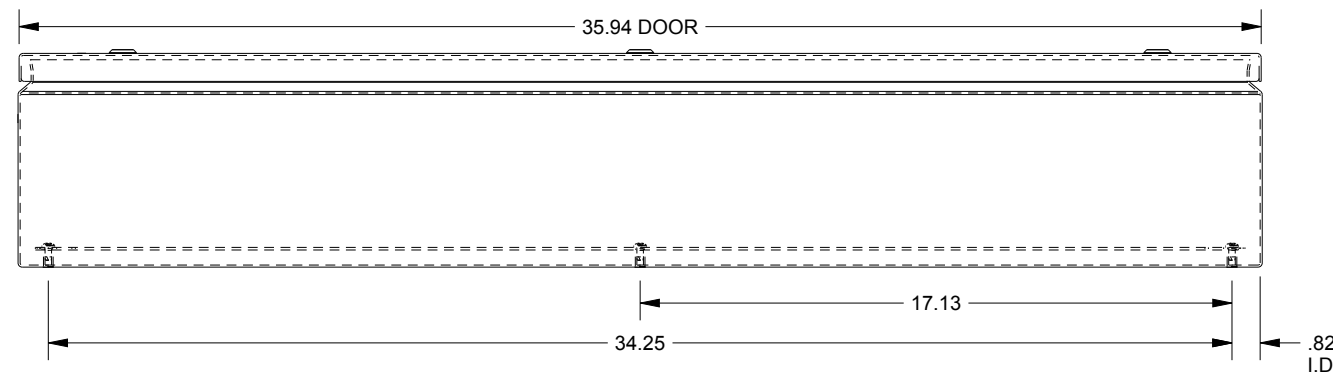

SAGINAW CONTROL & ENGINEERING

SCE-L9366ELJ = SCE-09 GRAY

SCE-L9366ELJLG = RAL 7035

TOP VIEW

LEFT SIDE VIEW

FRONT VIEW

RIGHT SIDE VIEW

BOTTOM VIEW

EXTERNAL REAR VIEW