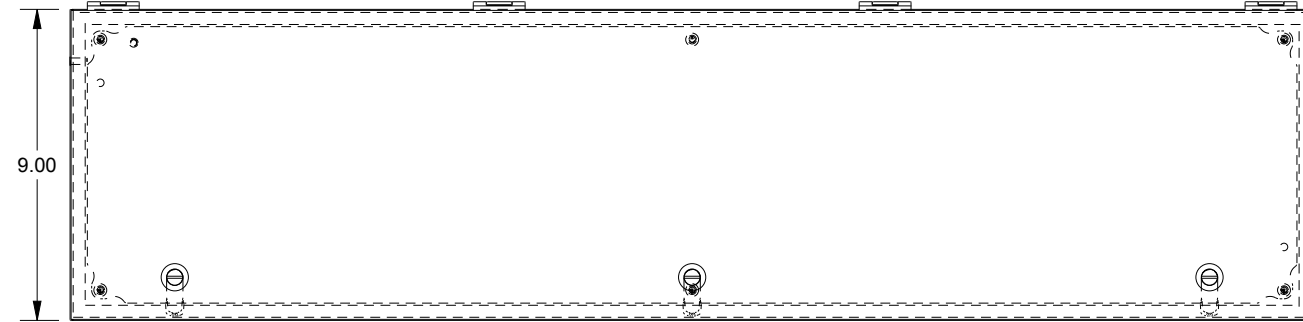

SAGINAW CONTROL & ENGINEERING

SCE-L9366ELJ = SCE-09 GRAY

SCE-L9366ELJLG = RAL 7035

TOP VIEW

LEFT SIDE VIEW

FRONT VIEW

RIGHT SIDE VIEW

BOTTOM VIEW

EXTERNAL REAR VIEW