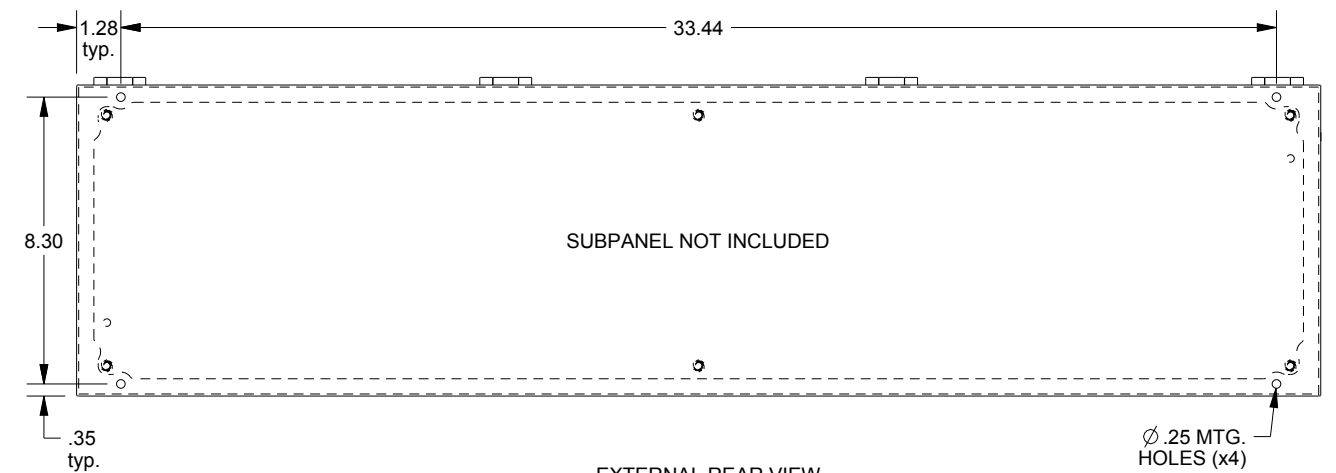

SAGINAW CONTROL & ENGINEERING

SCE-L9366ELJ = SCE-09 GRAY

SCE-L9366ELJLG = RAL 7035

TOP VIEW

LEFT SIDE VIEW

FRONT VIEW

RIGHT SIDE VIEW

BOTTOM VIEW

EXTERNAL REAR VIEW