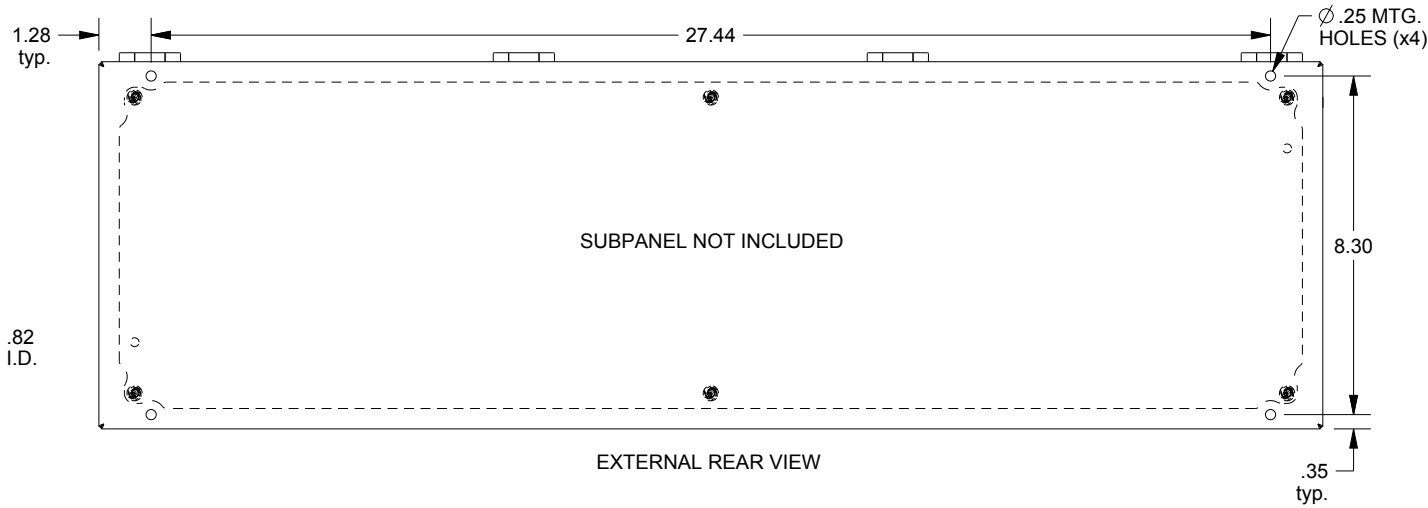

SAGINAW CONTROL & ENGINEERING

SCE-L9308ELJWSS

TOP VIEW

LEFT SIDE VIEW

FRONT VIEW

RIGHT SIDE VIEW

BOTTOM VIEW

EXTERNAL REAR VIEW