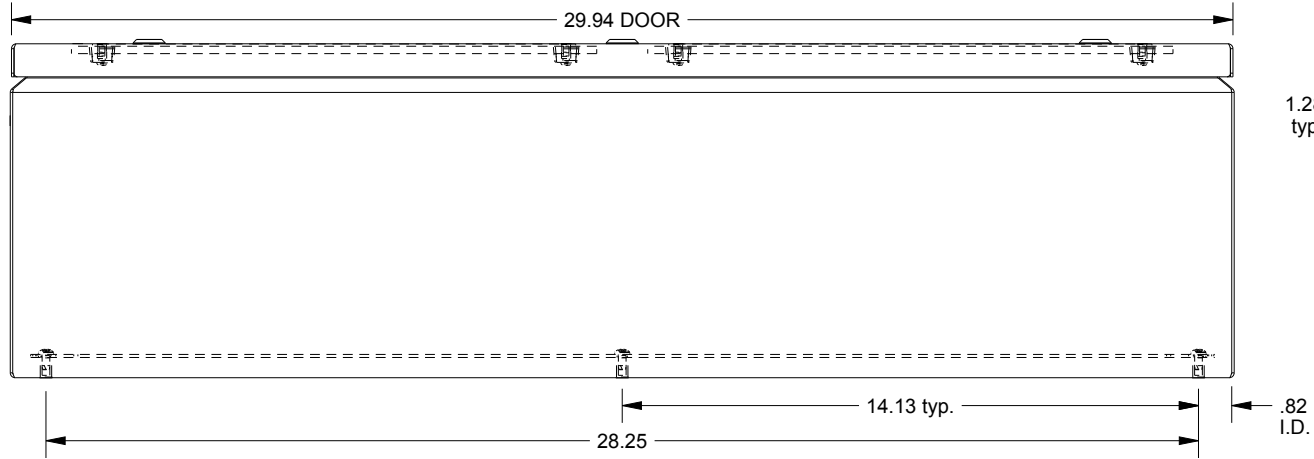

SAGINAW CONTROL & ENGINEERING

SCE-L9308ELJWSS

TOP VIEW

LEFT SIDE VIEW

FRONT VIEW

RIGHT SIDE VIEW

BOTTOM VIEW

EXTERNAL REAR VIEW