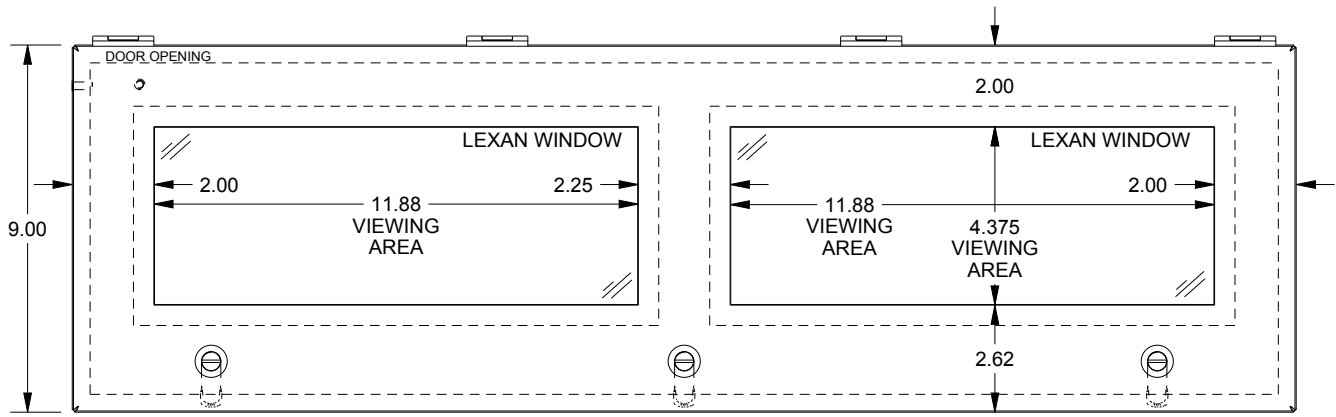

SAGINAW CONTROL & ENGINEERING

SCE-L9308ELJWSS

TOP VIEW

LEFT SIDE VIEW

FRONT VIEW

RIGHT SIDE VIEW

BOTTOM VIEW

EXTERNAL REAR VIEW