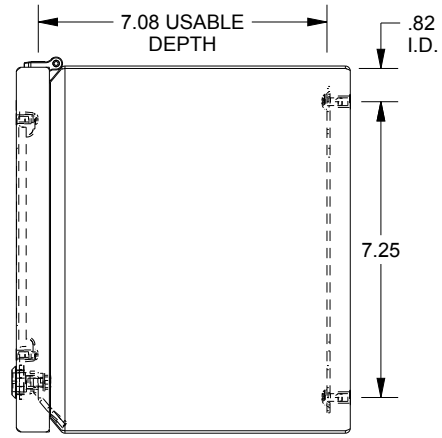

SAGINAW CONTROL & ENGINEERING

SCE-L9308ELJWSS

TOP VIEW

LEFT SIDE VIEW

FRONT VIEW

RIGHT SIDE VIEW

BOTTOM VIEW

EXTERNAL REAR VIEW