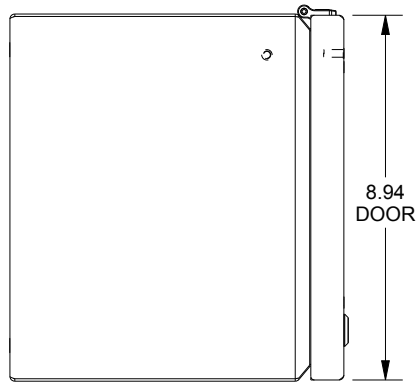

SAGINAW CONTROL & ENGINEERING

SCE-L9308ELJWSS

TOP VIEW

LEFT SIDE VIEW

FRONT VIEW

RIGHT SIDE VIEW

BOTTOM VIEW

EXTERNAL REAR VIEW