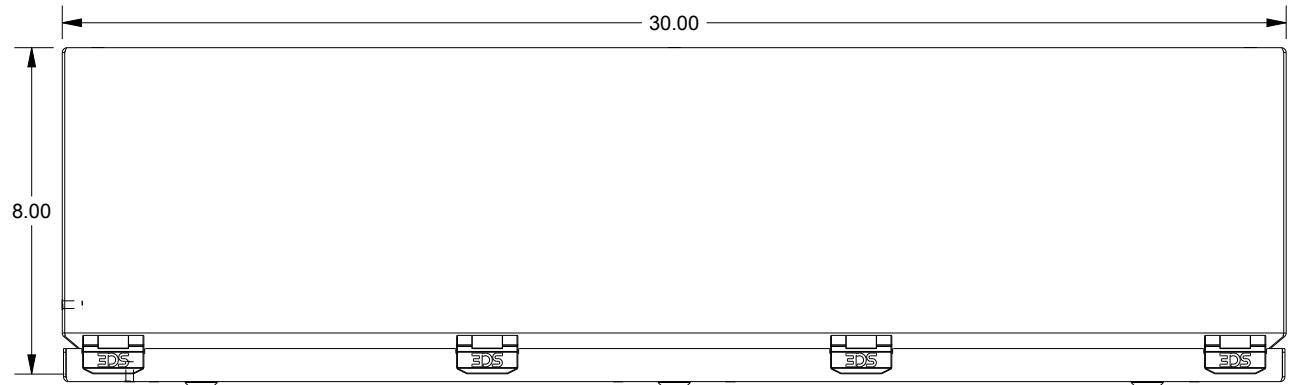

SAGINAW CONTROL & ENGINEERING

SCE-L9308ELJWSS

TOP VIEW

LEFT SIDE VIEW

FRONT VIEW

RIGHT SIDE VIEW

BOTTOM VIEW

EXTERNAL REAR VIEW