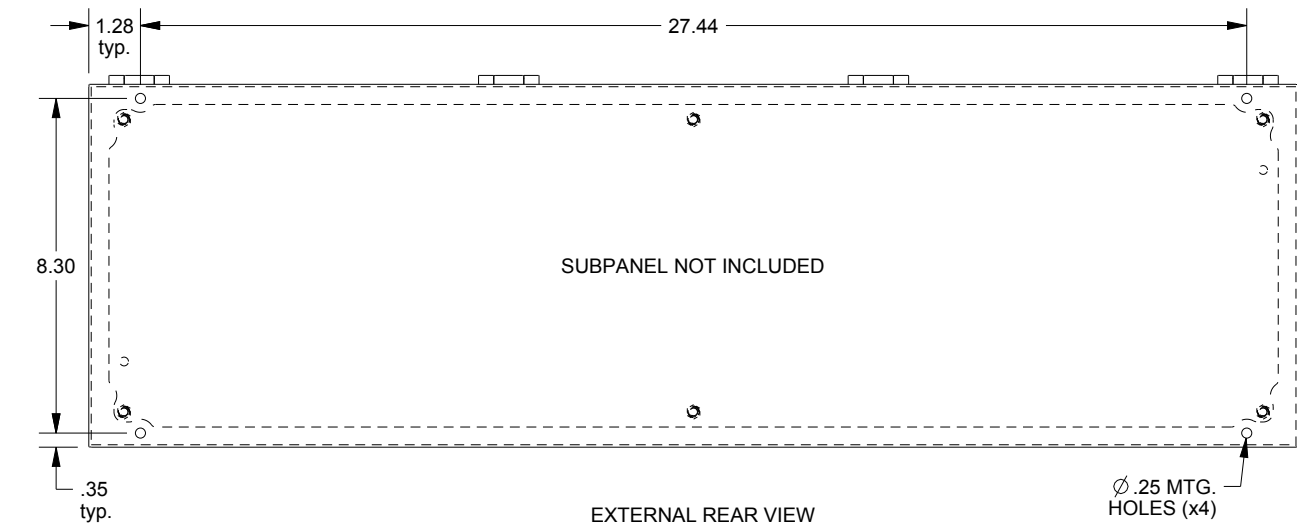

SAGINAW CONTROL & ENGINEERING
SCE-L9308ELJW = SCE-09 GRAY
SCE-L9308ELJWLG = RAL 7035

TOP VIEW

LEFT SIDE VIEW

FRONT VIEW

RIGHT SIDE VIEW

BOTTOM VIEW

EXTERNAL REAR VIEW