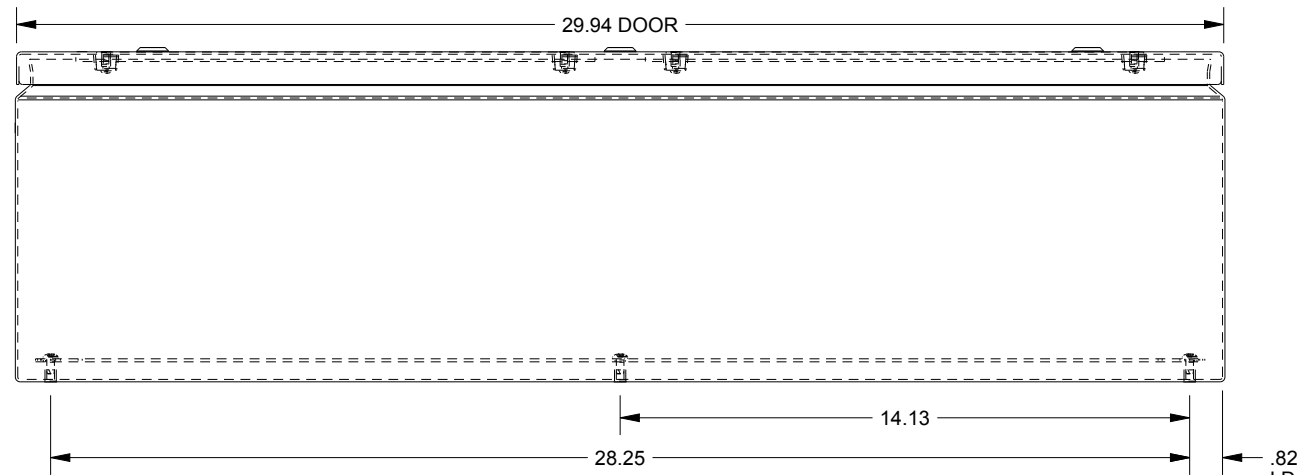

SAGINAW CONTROL & ENGINEERING
SCE-L9308ELJW = SCE-09 GRAY
SCE-L9308ELJWLG = RAL 7035

TOP VIEW

LEFT SIDE VIEW

FRONT VIEW

RIGHT SIDE VIEW

BOTTOM VIEW

EXTERNAL REAR VIEW