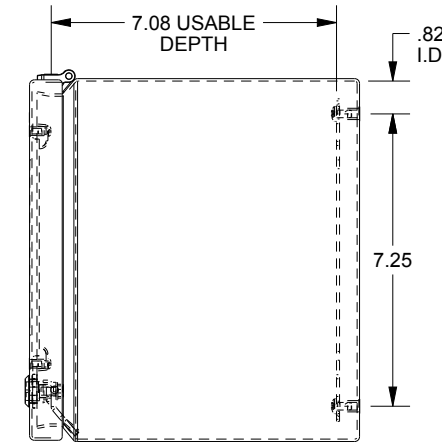

SAGINAW CONTROL & ENGINEERING
SCE-L9308ELJW = SCE-09 GRAY
SCE-L9308ELJWLG = RAL 7035

TOP VIEW

LEFT SIDE VIEW

FRONT VIEW

RIGHT SIDE VIEW

BOTTOM VIEW

EXTERNAL REAR VIEW