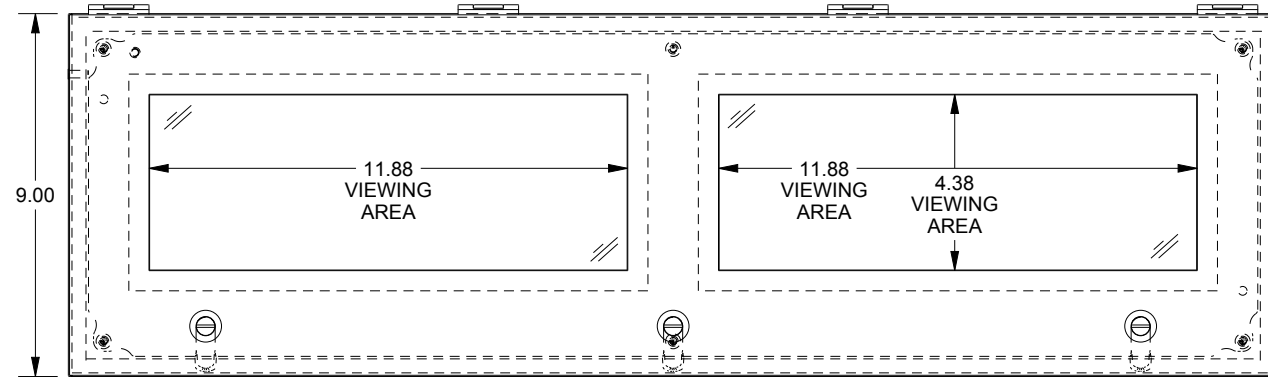

SAGINAW CONTROL & ENGINEERING
SCE-L9308ELJW = SCE-09 GRAY
SCE-L9308ELJWLG = RAL 7035

TOP VIEW

LEFT SIDE VIEW

FRONT VIEW

RIGHT SIDE VIEW

BOTTOM VIEW

EXTERNAL REAR VIEW