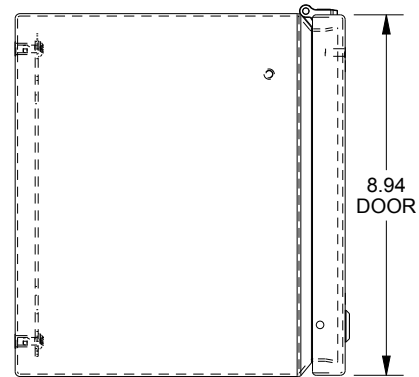

SAGINAW CONTROL & ENGINEERING
SCE-L9308ELJW = SCE-09 GRAY
SCE-L9308ELJWLG = RAL 7035

TOP VIEW

LEFT SIDE VIEW

FRONT VIEW

RIGHT SIDE VIEW

BOTTOM VIEW

EXTERNAL REAR VIEW