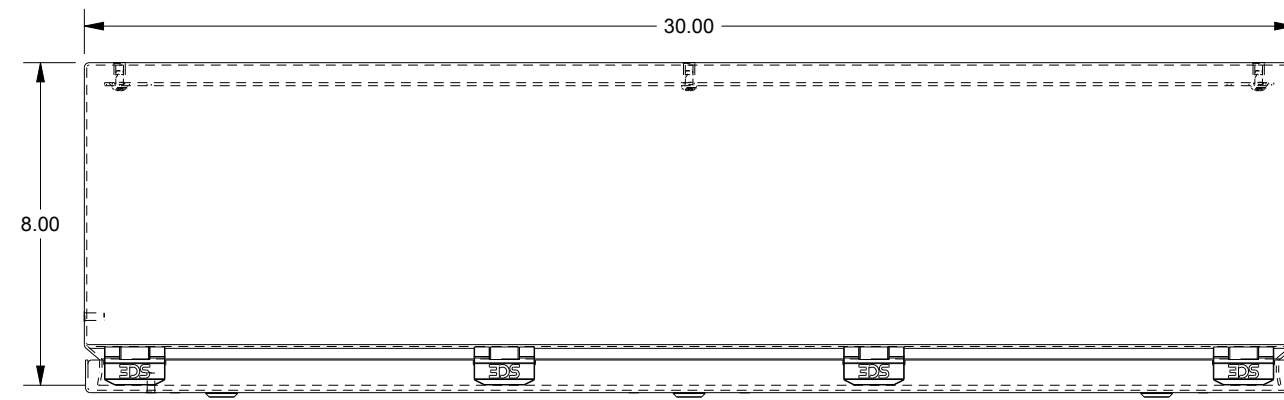

SAGINAW CONTROL & ENGINEERING
SCE-L9308ELJW = SCE-09 GRAY
SCE-L9308ELJWLG = RAL 7035

TOP VIEW

LEFT SIDE VIEW

FRONT VIEW

RIGHT SIDE VIEW

BOTTOM VIEW

EXTERNAL REAR VIEW