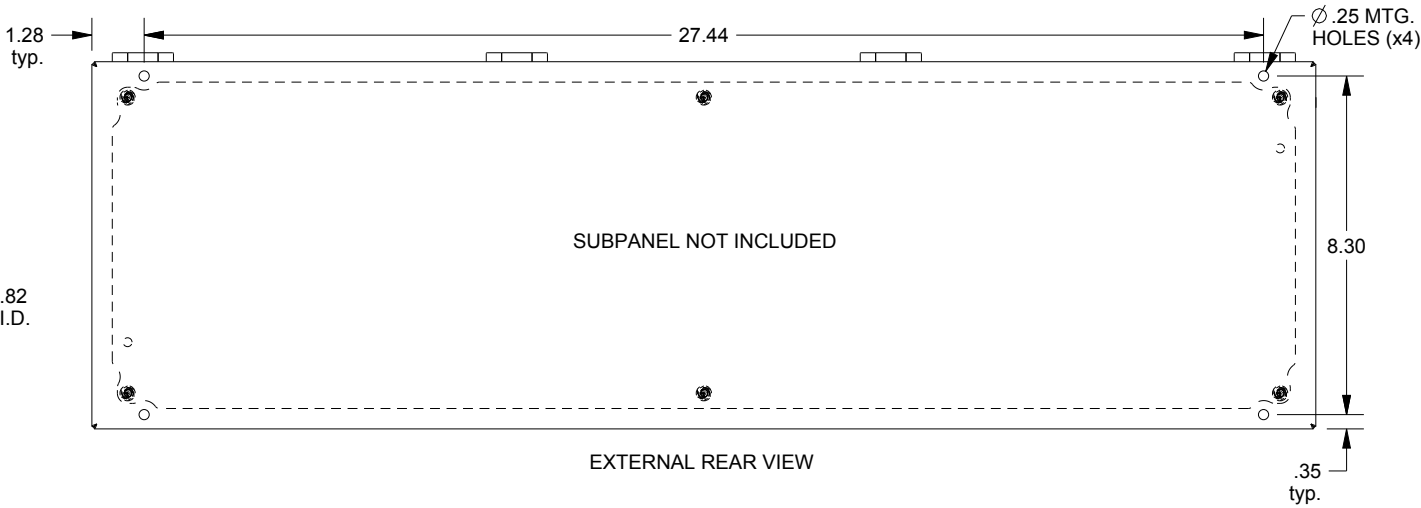

SAGINAW CONTROL & ENGINEERING

SCE-L9306ELJWSS

TOP VIEW

LEFT SIDE VIEW

FRONT VIEW

RIGHT SIDE VIEW

BOTTOM VIEW

EXTERNAL REAR VIEW