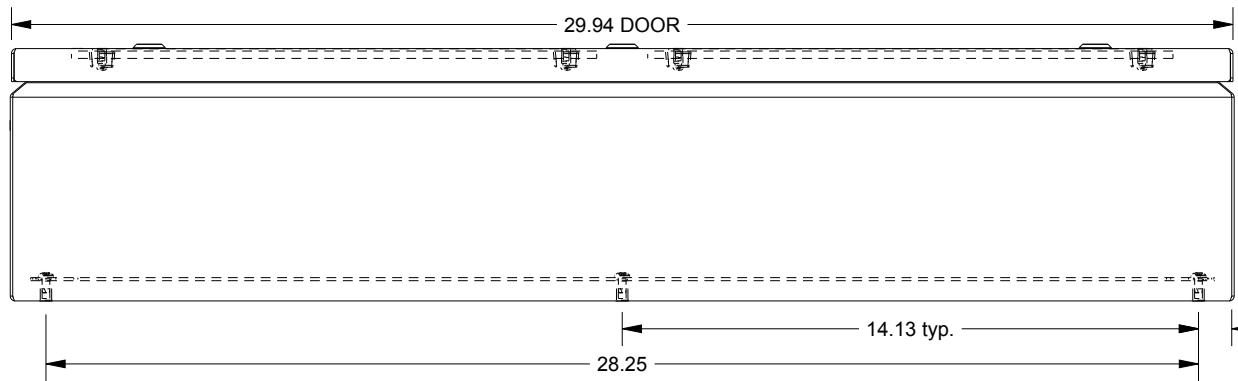

SAGINAW CONTROL & ENGINEERING

SCE-L9306ELJWSS

TOP VIEW

LEFT SIDE VIEW

FRONT VIEW

RIGHT SIDE VIEW

BOTTOM VIEW

EXTERNAL REAR VIEW