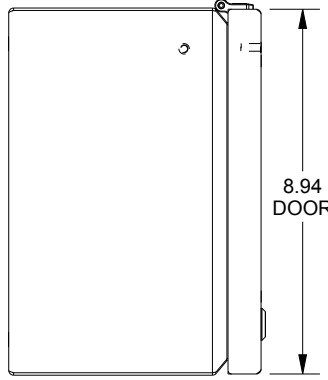

SAGINAW CONTROL & ENGINEERING

SCE-L9306ELJWSS

TOP VIEW

LEFT SIDE VIEW

FRONT VIEW

RIGHT SIDE VIEW

BOTTOM VIEW

EXTERNAL REAR VIEW