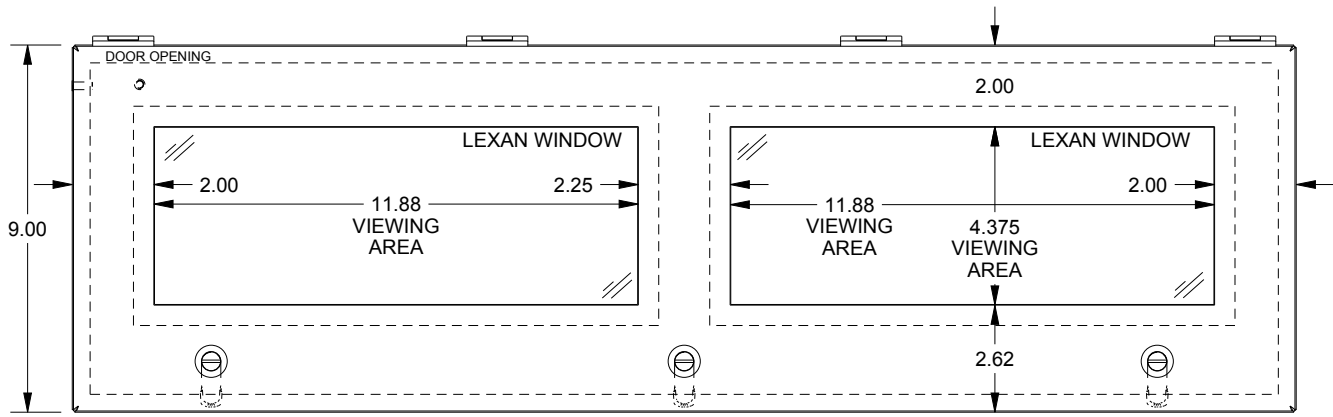

SAGINAW CONTROL & ENGINEERING

SCE-L9306ELJWSS

TOP VIEW

LEFT SIDE VIEW

FRONT VIEW

RIGHT SIDE VIEW

BOTTOM VIEW

EXTERNAL REAR VIEW