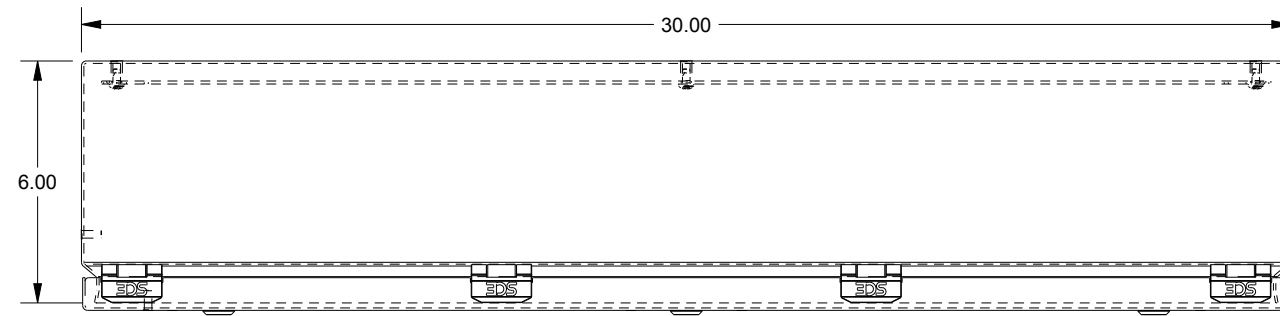

SAGINAW CONTROL & ENGINEERING

SCE-L9306ELJW = SCE-09 GRAY

SCE-L9306ELJWLG = RAL 7035

TOP VIEW

LEFT SIDE VIEW

FRONT VIEW

RIGHT SIDE VIEW

BOTTOM VIEW

EXTERNAL REAR VIEW

Ø.25 MTG. HOLES (x4)