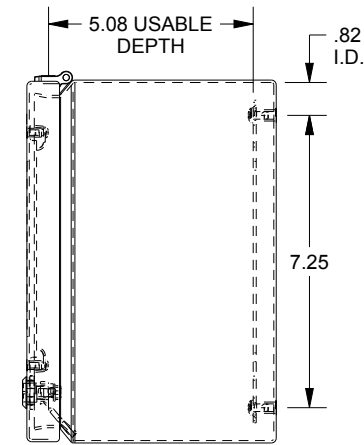

SAGINAW CONTROL & ENGINEERING

SCE-L9306ELJW = SCE-09 GRAY

SCE-L9306ELJWLG = RAL 7035

TOP VIEW

LEFT SIDE VIEW

FRONT VIEW

RIGHT SIDE VIEW

BOTTOM VIEW

EXTERNAL REAR VIEW

Ø.25 MTG. HOLES (x4)