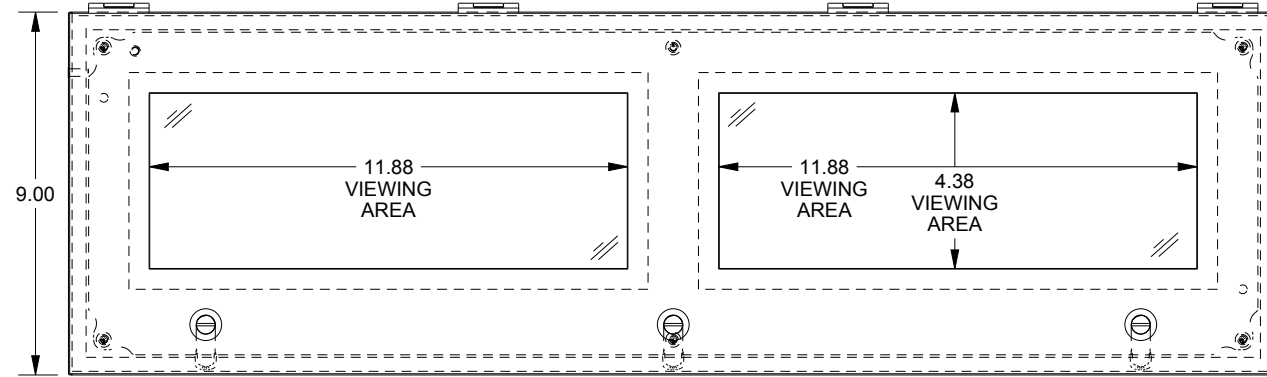

SAGINAW CONTROL & ENGINEERING

SCE-L9306ELJW = SCE-09 GRAY

SCE-L9306ELJWLG = RAL 7035

TOP VIEW

LEFT SIDE VIEW

FRONT VIEW

RIGHT SIDE VIEW

BOTTOM VIEW

EXTERNAL REAR VIEW

Ø.25 MTG. HOLES (x4)