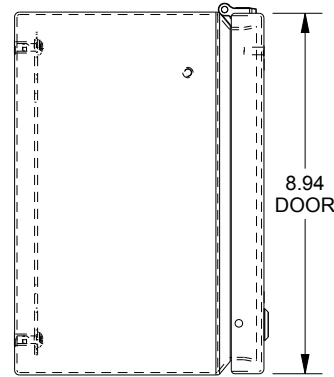

SAGINAW CONTROL & ENGINEERING

SCE-L9306ELJW = SCE-09 GRAY

SCE-L9306ELJWLG = RAL 7035

TOP VIEW

LEFT SIDE VIEW

FRONT VIEW

RIGHT SIDE VIEW

BOTTOM VIEW

EXTERNAL REAR VIEW

Ø.25 MTG. HOLES (x4)