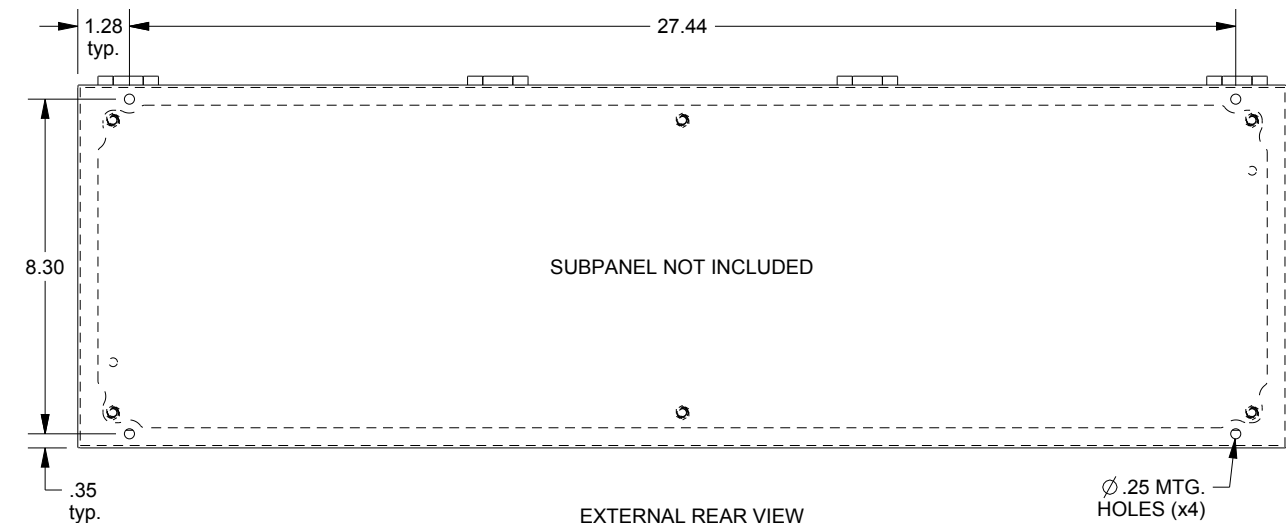

SAGINAW CONTROL & ENGINEERING

SCE-L9306ELJW = SCE-09 GRAY

SCE-L9306ELJWLG = RAL 7035

TOP VIEW

LEFT SIDE VIEW

FRONT VIEW

RIGHT SIDE VIEW

BOTTOM VIEW

EXTERNAL REAR VIEW

Ø.25 MTG. HOLES (x4)