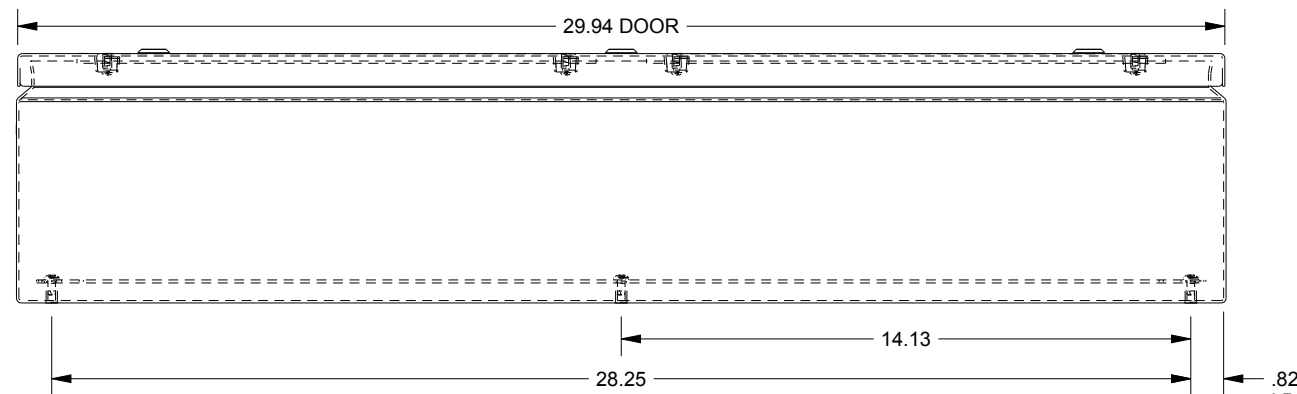

SAGINAW CONTROL & ENGINEERING

SCE-L9306ELJW = SCE-09 GRAY

SCE-L9306ELJWLG = RAL 7035

TOP VIEW

LEFT SIDE VIEW

FRONT VIEW

RIGHT SIDE VIEW

BOTTOM VIEW

EXTERNAL REAR VIEW

Ø.25 MTG. HOLES (x4)