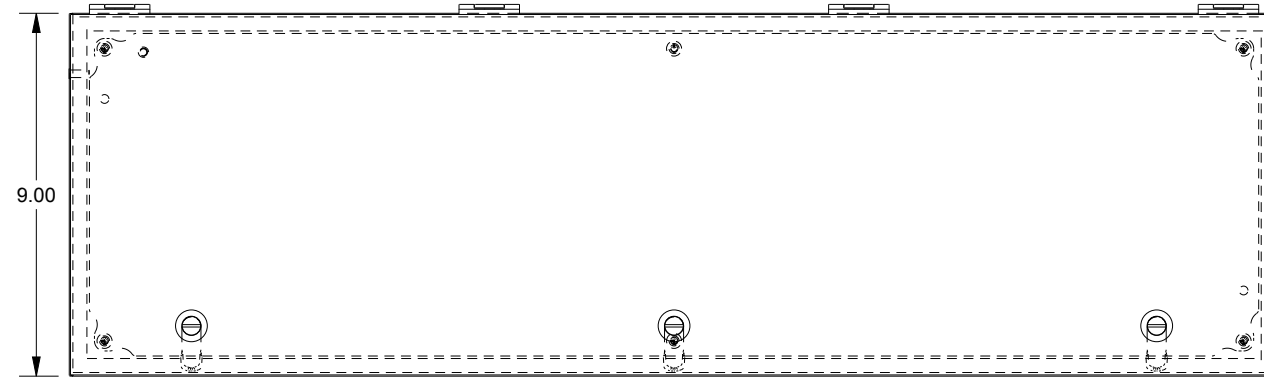

SAGINAW CONTROL & ENGINEERING

SCE-L9306ELJ = SCE-09 GRAY

SCE-L9306ELJLG = RAL 7035

TOP VIEW

LEFT SIDE VIEW

FRONT VIEW

RIGHT SIDE VIEW

BOTTOM VIEW

EXTERNAL REAR VIEW