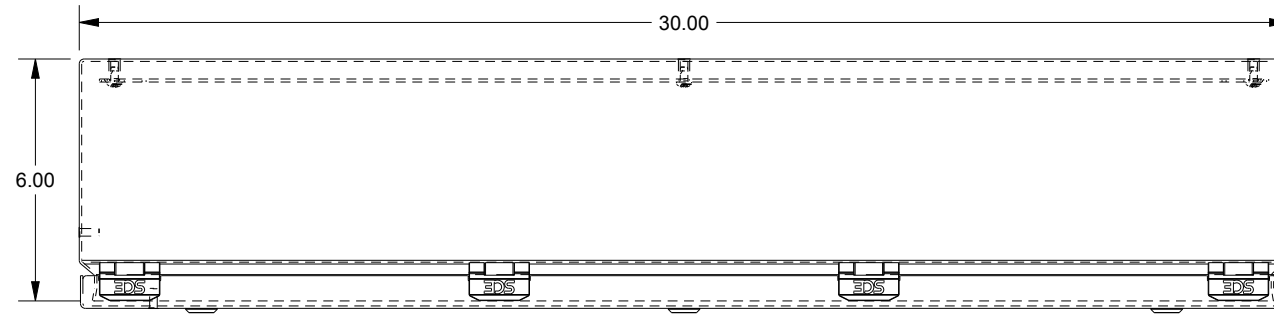

SAGINAW CONTROL & ENGINEERING

SCE-L9306ELJ = SCE-09 GRAY

SCE-L9306ELJLG = RAL 7035

TOP VIEW

LEFT SIDE VIEW

FRONT VIEW

RIGHT SIDE VIEW

BOTTOM VIEW

EXTERNAL REAR VIEW