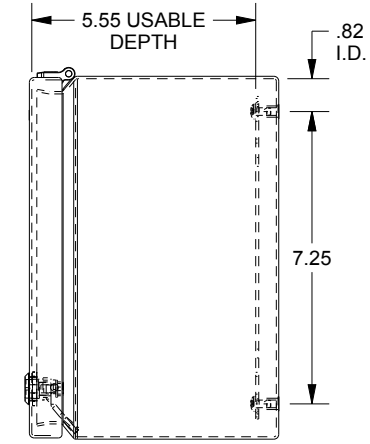

SAGINAW CONTROL & ENGINEERING

SCE-L9306ELJ = SCE-09 GRAY

SCE-L9306ELJLG = RAL 7035

TOP VIEW

LEFT SIDE VIEW

FRONT VIEW

RIGHT SIDE VIEW

BOTTOM VIEW

EXTERNAL REAR VIEW