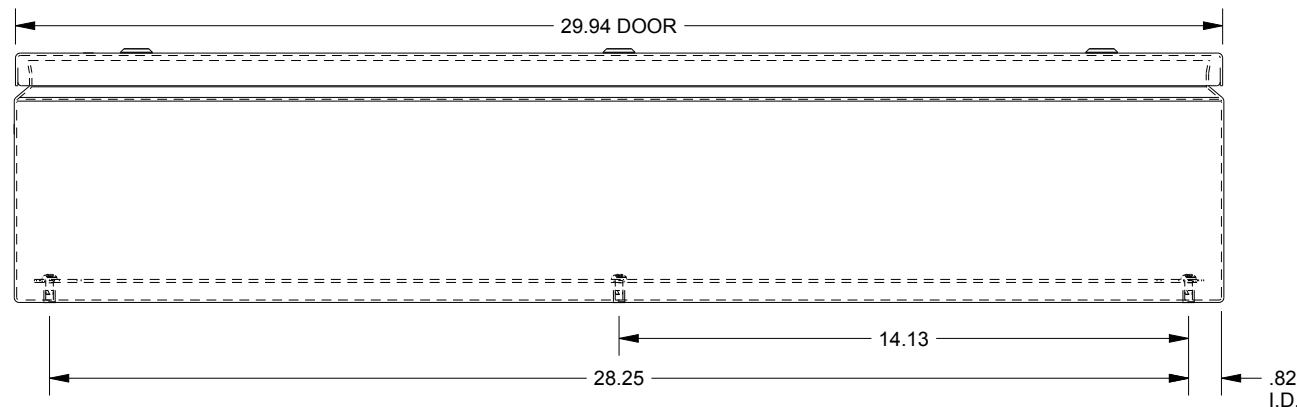

SAGINAW CONTROL & ENGINEERING

SCE-L9306ELJ = SCE-09 GRAY

SCE-L9306ELJLG = RAL 7035

TOP VIEW

LEFT SIDE VIEW

FRONT VIEW

RIGHT SIDE VIEW

BOTTOM VIEW

EXTERNAL REAR VIEW