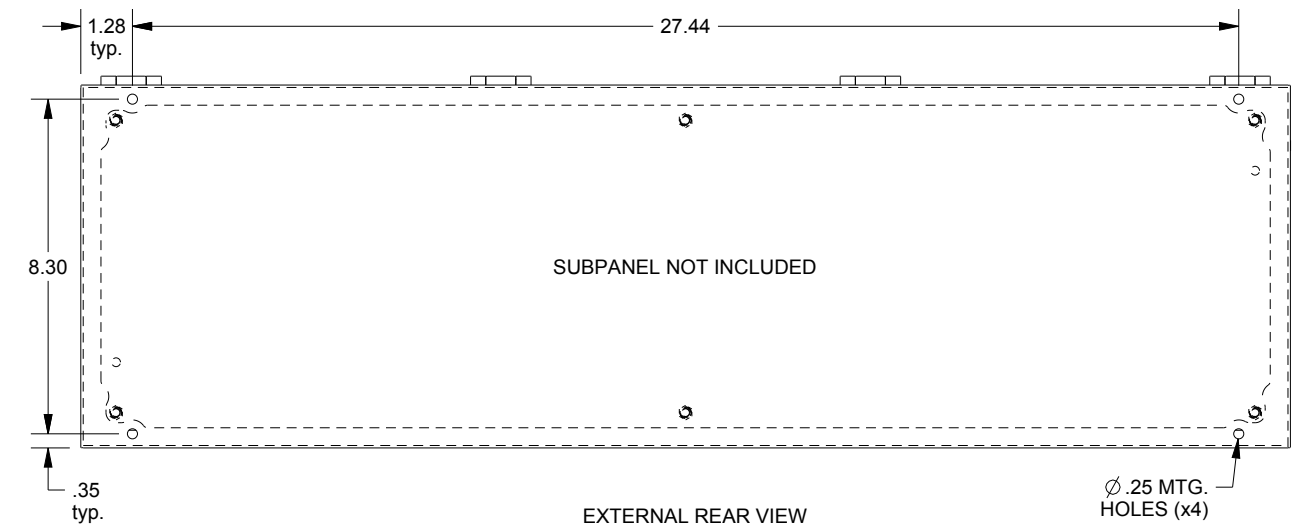

SAGINAW CONTROL & ENGINEERING

SCE-L9306ELJ = SCE-09 GRAY

SCE-L9306ELJLG = RAL 7035

TOP VIEW

LEFT SIDE VIEW

FRONT VIEW

RIGHT SIDE VIEW

BOTTOM VIEW

EXTERNAL REAR VIEW