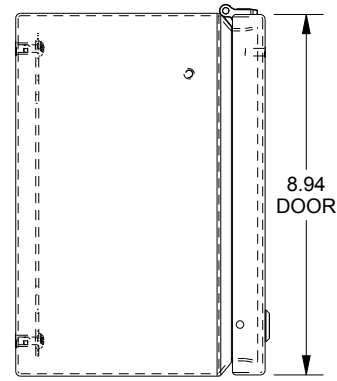

SAGINAW CONTROL & ENGINEERING

SCE-L9306ELJ = SCE-09 GRAY

SCE-L9306ELJLG = RAL 7035

TOP VIEW

LEFT SIDE VIEW

FRONT VIEW

RIGHT SIDE VIEW

BOTTOM VIEW

EXTERNAL REAR VIEW