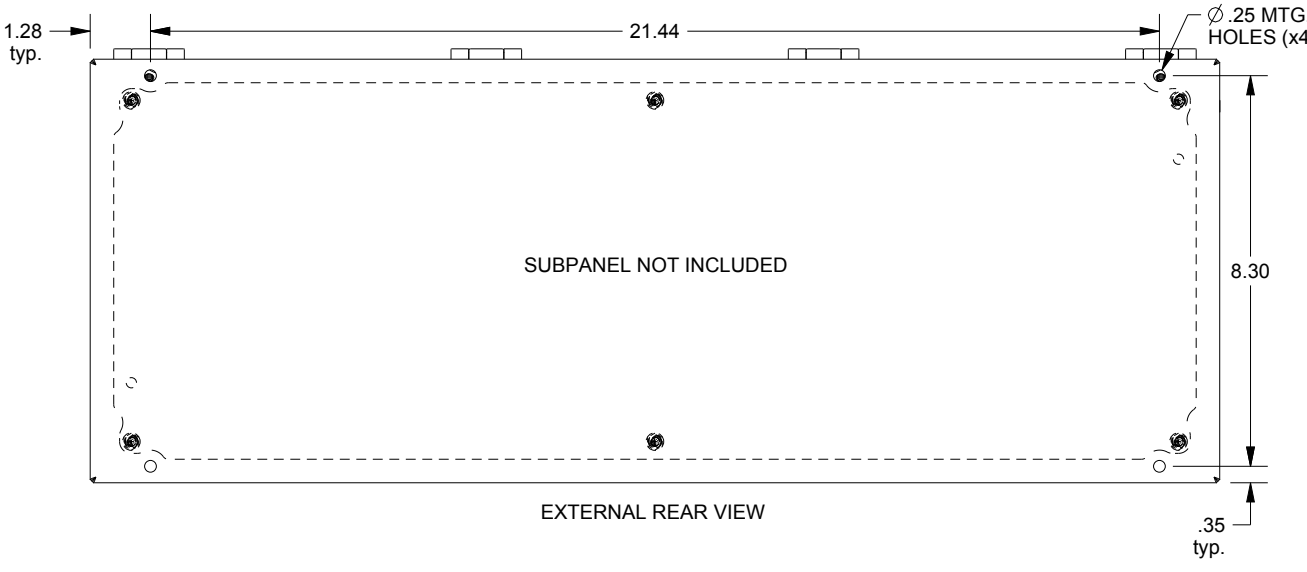

SAGINAW CONTROL & ENGINEERING

SCE-L9248ELJWSS

TOP VIEW

LEFT SIDE VIEW

FRONT VIEW

RIGHT SIDE VIEW

BOTTOM VIEW

EXTERNAL REAR VIEW