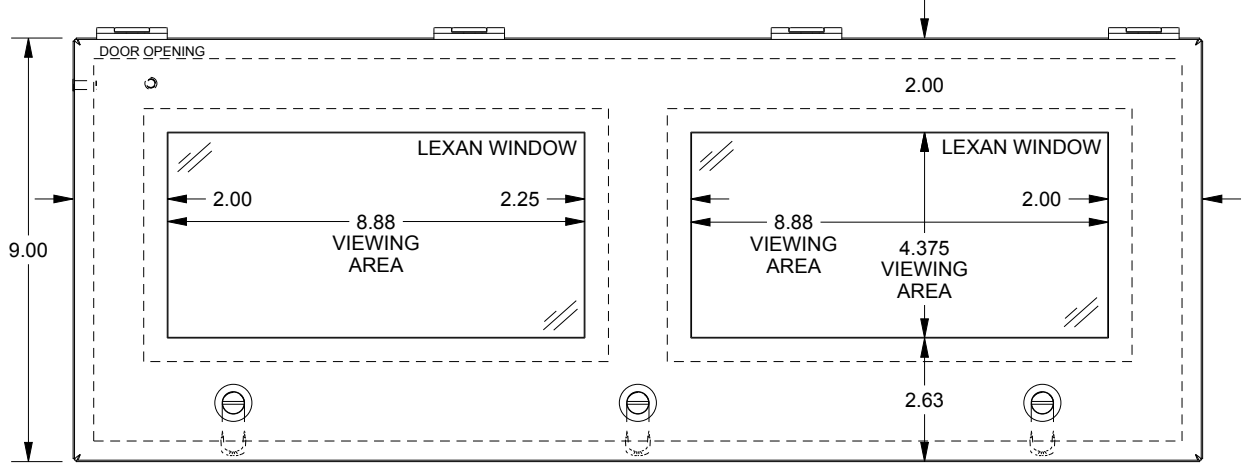

SAGINAW CONTROL & ENGINEERING

SCE-L9248ELJWSS

TOP VIEW

LEFT SIDE VIEW

FRONT VIEW

RIGHT SIDE VIEW

BOTTOM VIEW

EXTERNAL REAR VIEW