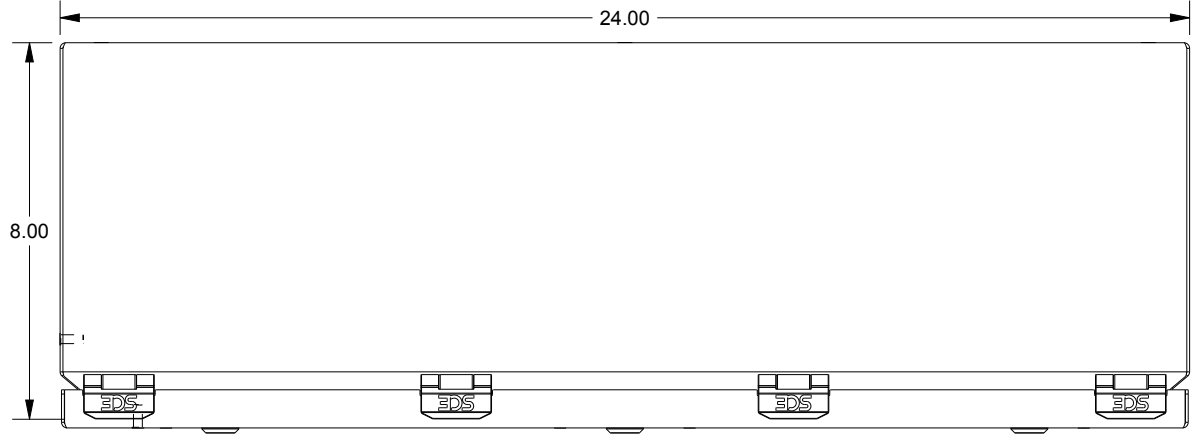

SAGINAW CONTROL & ENGINEERING

SCE-L9248ELJWSS

TOP VIEW

LEFT SIDE VIEW

FRONT VIEW

RIGHT SIDE VIEW

BOTTOM VIEW

EXTERNAL REAR VIEW