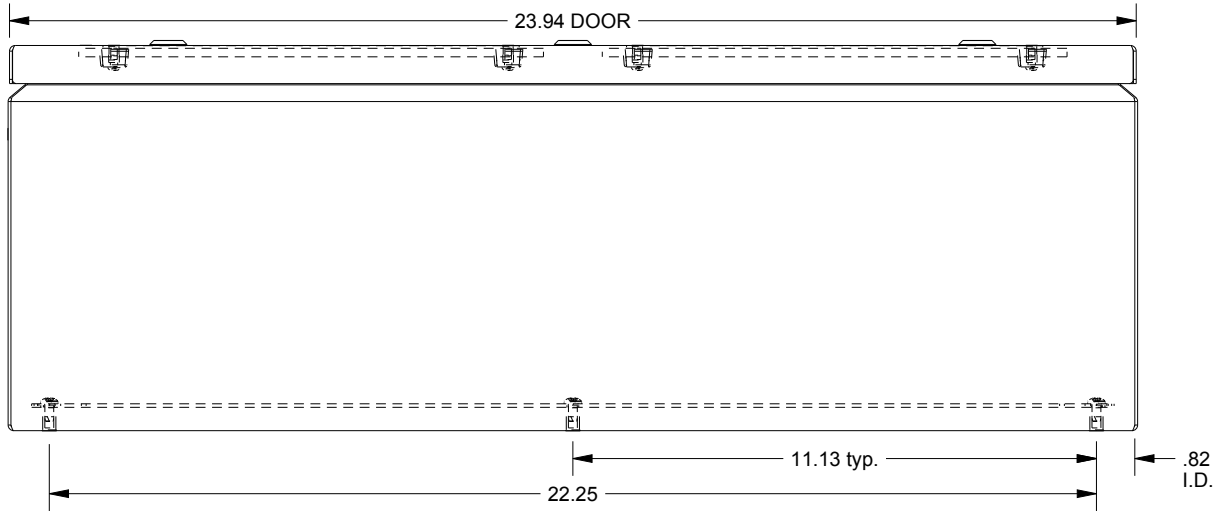

SAGINAW CONTROL & ENGINEERING

SCE-L9248ELJWSS

TOP VIEW

LEFT SIDE VIEW

FRONT VIEW

RIGHT SIDE VIEW

BOTTOM VIEW

EXTERNAL REAR VIEW