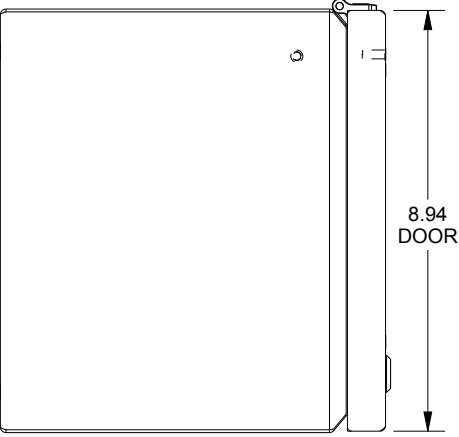

SAGINAW CONTROL & ENGINEERING

SCE-L9248ELJWSS

TOP VIEW

LEFT SIDE VIEW

FRONT VIEW

RIGHT SIDE VIEW

BOTTOM VIEW

EXTERNAL REAR VIEW