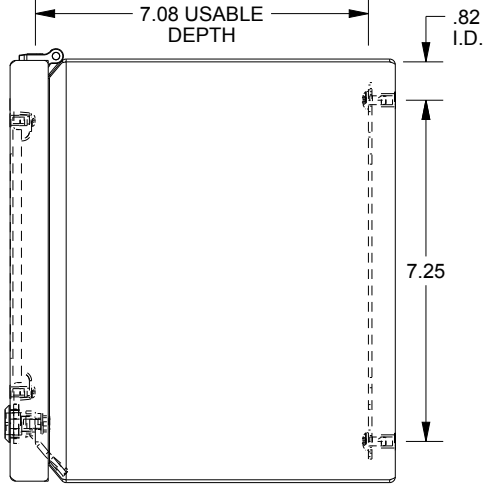

SAGINAW CONTROL & ENGINEERING

SCE-L9248ELJWSS

TOP VIEW

LEFT SIDE VIEW

FRONT VIEW

RIGHT SIDE VIEW

BOTTOM VIEW

EXTERNAL REAR VIEW