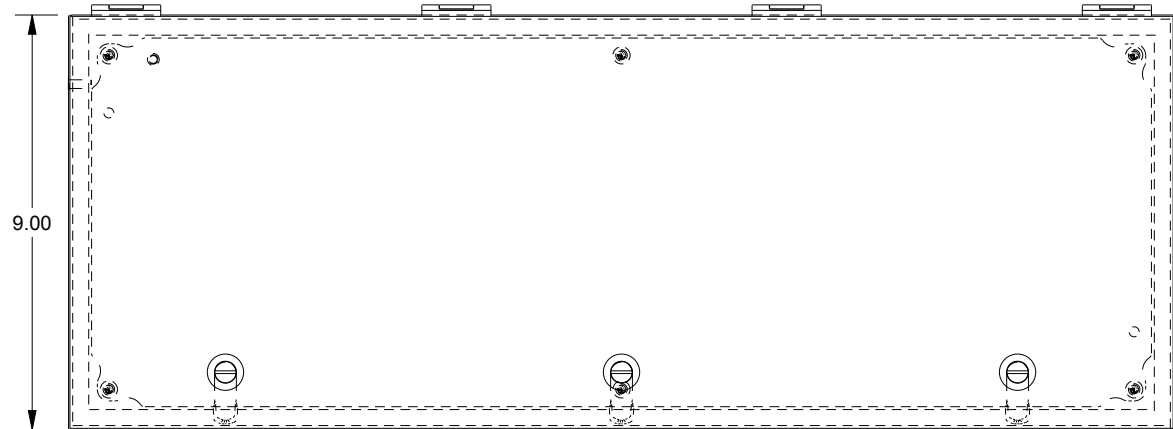

# SAGINAW CONTROL & ENGINEERING SCE-L9248ELJSS

TOP VIEW

LEFT SIDE VIEW

FRONT VIEW

RIGHT SIDE VIEW

BOTTOM VIEW

EXTERNAL REAR VIEW

Ø.25 MTG. HOLES (x4)  
.35 typ.