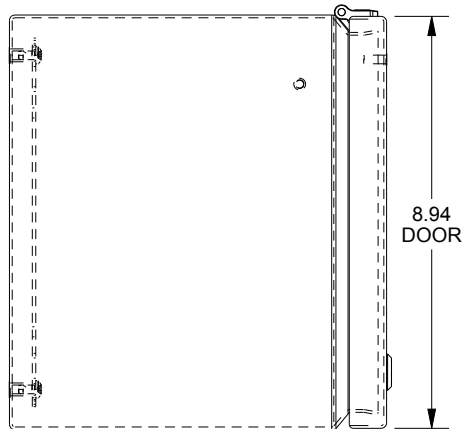

# SAGINAW CONTROL & ENGINEERING SCE-L9248ELJSS

TOP VIEW

LEFT SIDE VIEW

FRONT VIEW

RIGHT SIDE VIEW

BOTTOM VIEW

EXTERNAL REAR VIEW

Ø.25 MTG. HOLES (x4)  
.35 typ.