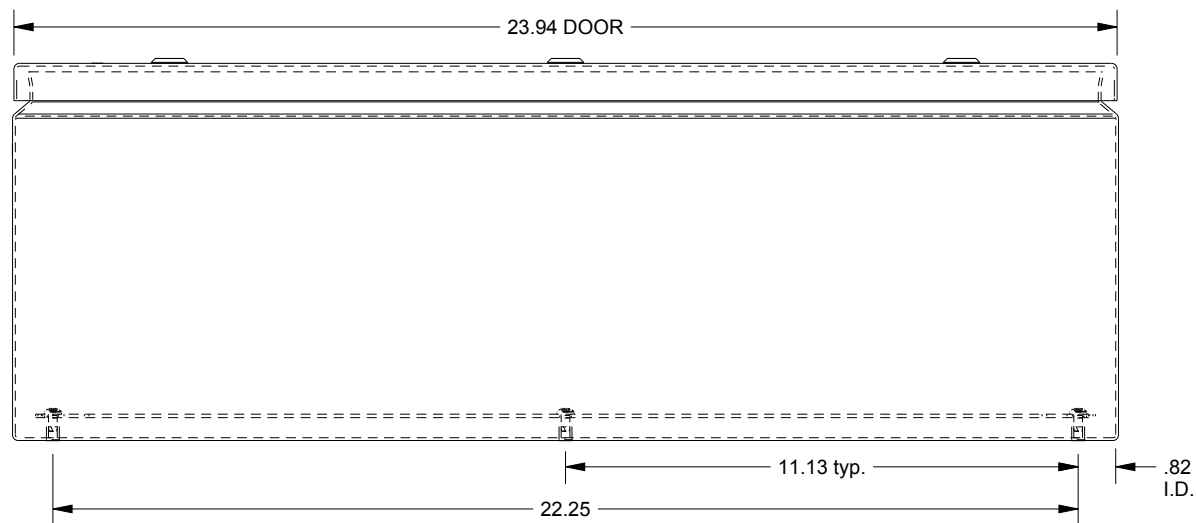

# SAGINAW CONTROL & ENGINEERING SCE-L9248ELJSS

TOP VIEW

LEFT SIDE VIEW

FRONT VIEW

RIGHT SIDE VIEW

BOTTOM VIEW

EXTERNAL REAR VIEW

Ø.25 MTG. HOLES (x4)  
.35 typ.