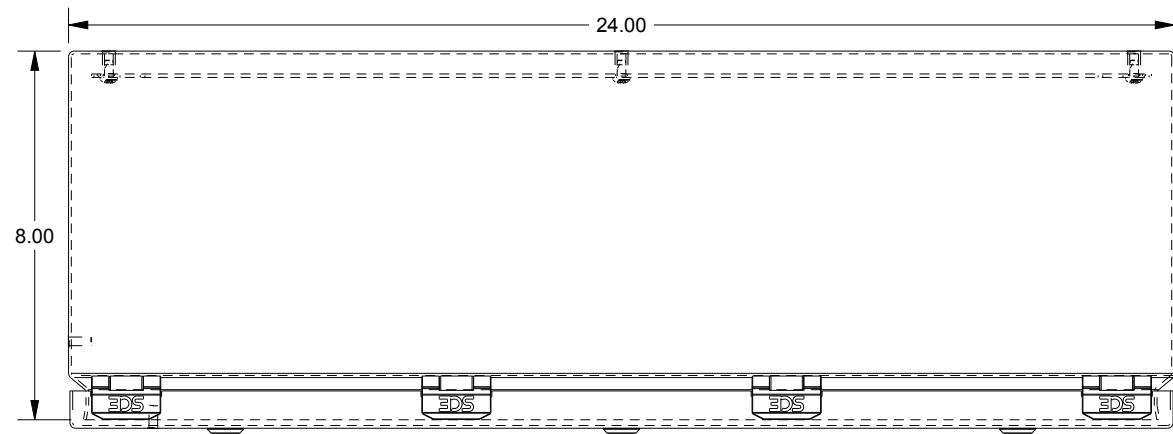

# SAGINAW CONTROL & ENGINEERING SCE-L9248ELJSS

TOP VIEW

LEFT SIDE VIEW

FRONT VIEW

RIGHT SIDE VIEW

BOTTOM VIEW

EXTERNAL REAR VIEW

Ø.25 MTG. HOLES (x4)  
.35 typ.