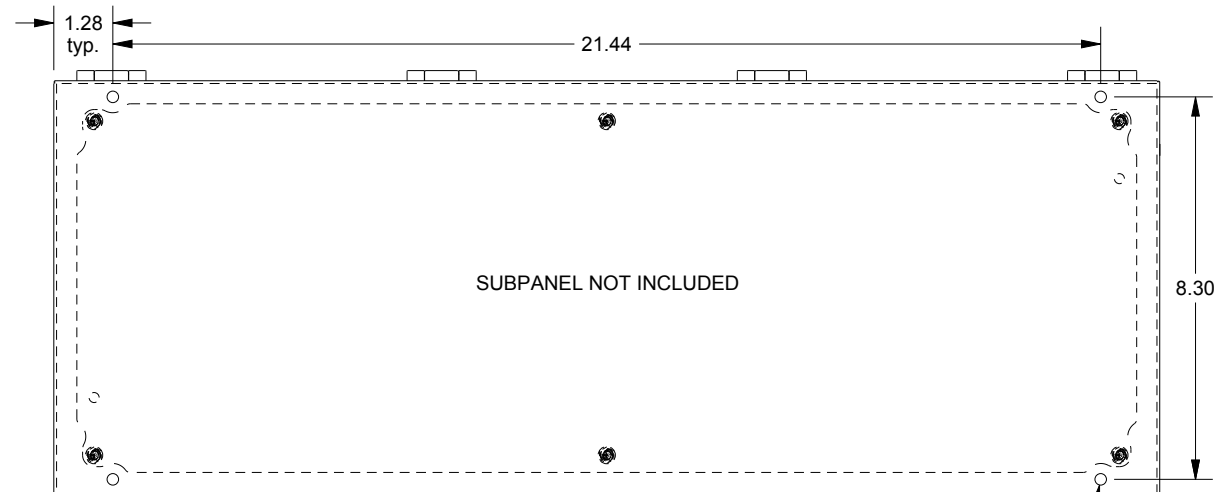

# SAGINAW CONTROL & ENGINEERING SCE-L9248ELJSS

TOP VIEW

LEFT SIDE VIEW

FRONT VIEW

RIGHT SIDE VIEW

BOTTOM VIEW

EXTERNAL REAR VIEW

Ø.25 MTG. HOLES (x4)  
.35 typ.