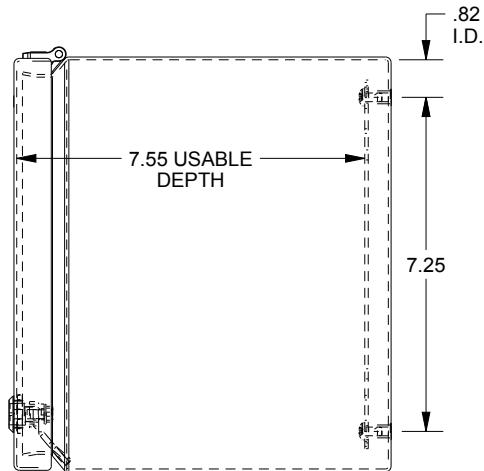

# SAGINAW CONTROL & ENGINEERING SCE-L9248ELJSS

TOP VIEW

LEFT SIDE VIEW

FRONT VIEW

RIGHT SIDE VIEW

BOTTOM VIEW

EXTERNAL REAR VIEW

Ø.25 MTG. HOLES (x4)  
.35 typ.