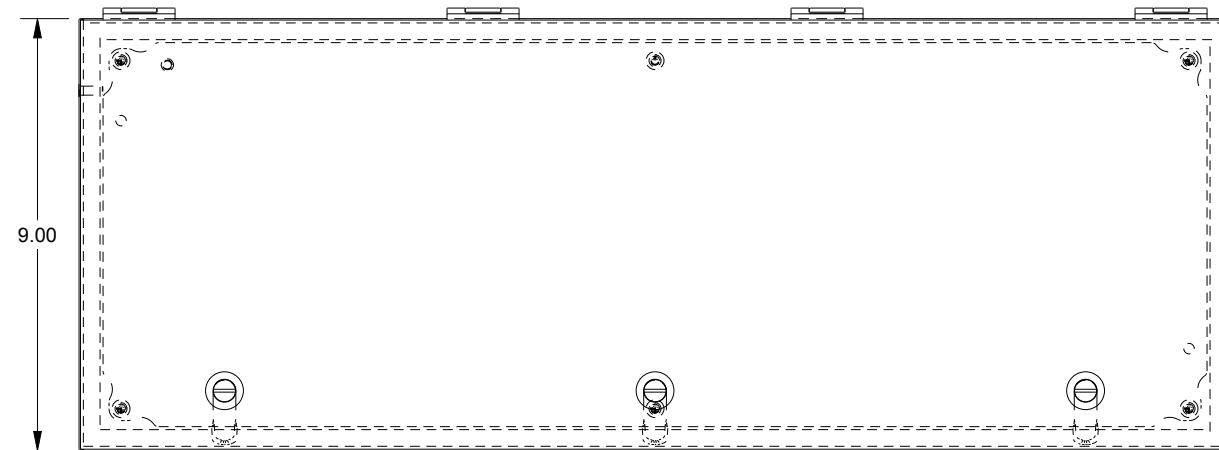

SAGINAW CONTROL & ENGINEERING

SCE-L9248ELJ = SCE-09 GRAY
 SCE-L9248ELJLG = RAL 7035

TOP VIEW

LEFT SIDE VIEW

FRONT VIEW

RIGHT SIDE VIEW

BOTTOM VIEW

EXTERNAL REAR VIEW