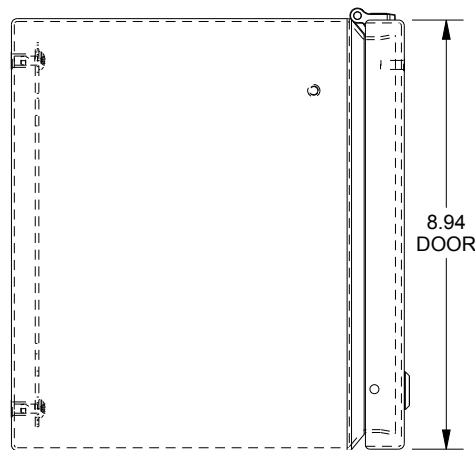

SAGINAW CONTROL & ENGINEERING

SCE-L9248ELJ = SCE-09 GRAY
 SCE-L9248ELJLG = RAL 7035

TOP VIEW

LEFT SIDE VIEW

FRONT VIEW

RIGHT SIDE VIEW

BOTTOM VIEW

EXTERNAL REAR VIEW