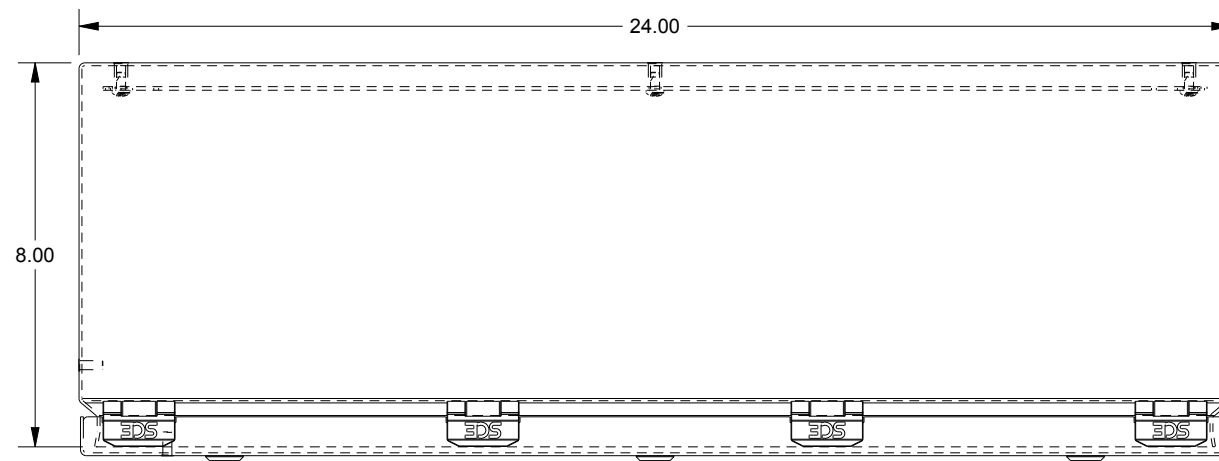

SAGINAW CONTROL & ENGINEERING

SCE-L9248ELJ = SCE-09 GRAY
 SCE-L9248ELJLG = RAL 7035

TOP VIEW

LEFT SIDE VIEW

FRONT VIEW

RIGHT SIDE VIEW

BOTTOM VIEW

EXTERNAL REAR VIEW