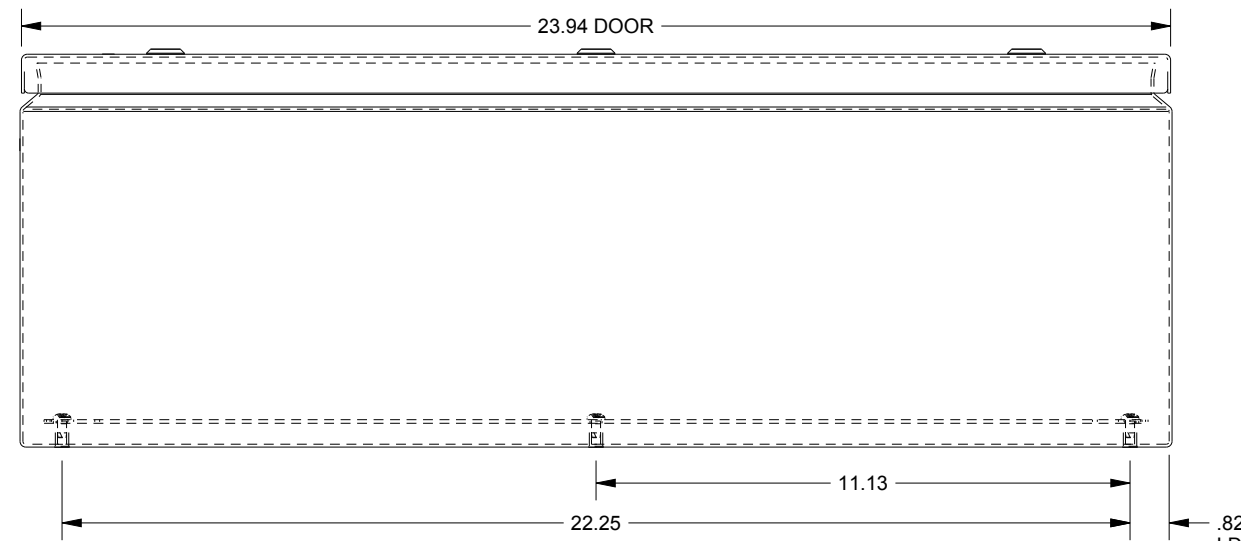

SAGINAW CONTROL & ENGINEERING

SCE-L9248ELJ = SCE-09 GRAY
 SCE-L9248ELJLG = RAL 7035

TOP VIEW

LEFT SIDE VIEW

FRONT VIEW

RIGHT SIDE VIEW

BOTTOM VIEW

EXTERNAL REAR VIEW