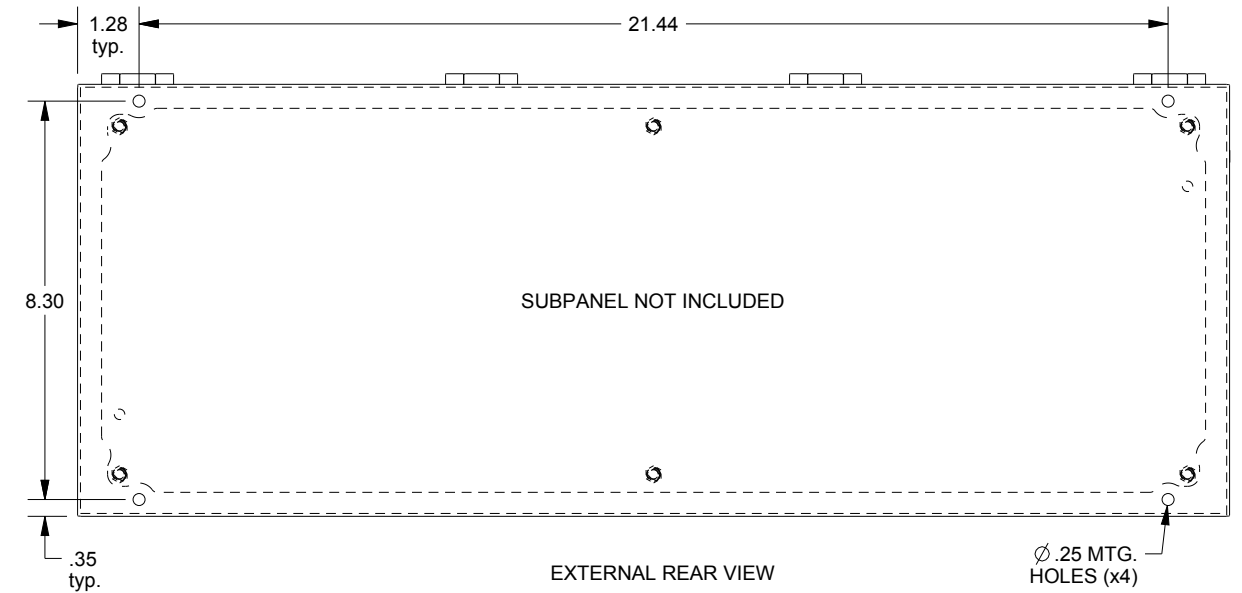

SAGINAW CONTROL & ENGINEERING

SCE-L9248ELJ = SCE-09 GRAY
 SCE-L9248ELJLG = RAL 7035

TOP VIEW

LEFT SIDE VIEW

FRONT VIEW

RIGHT SIDE VIEW

BOTTOM VIEW

EXTERNAL REAR VIEW