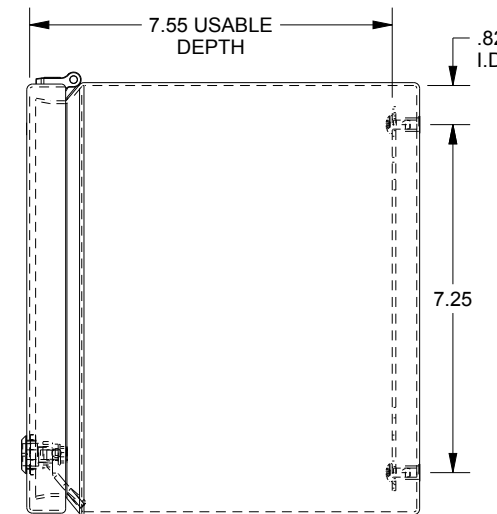

SAGINAW CONTROL & ENGINEERING

SCE-L9248ELJ = SCE-09 GRAY
 SCE-L9248ELJLG = RAL 7035

TOP VIEW

LEFT SIDE VIEW

FRONT VIEW

RIGHT SIDE VIEW

BOTTOM VIEW

EXTERNAL REAR VIEW