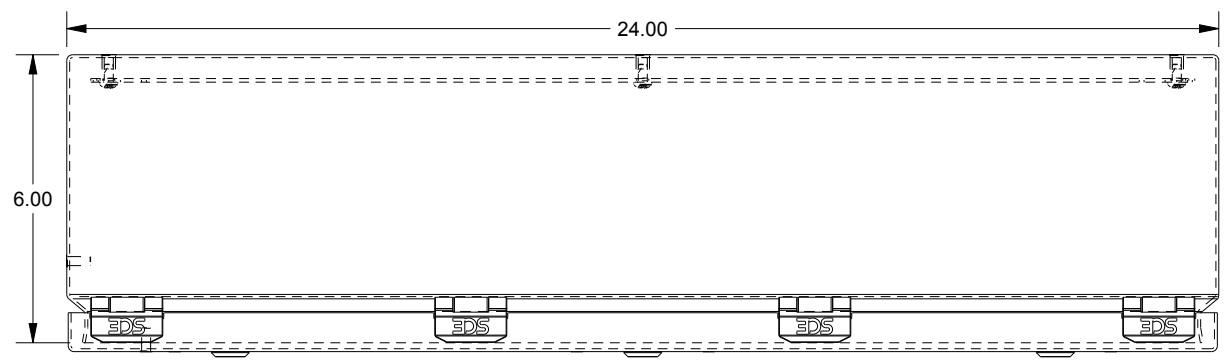

SAGINAW CONTROL & ENGINEERING

SCE-L9246ELJWSS

TOP VIEW

LEFT SIDE VIEW

FRONT VIEW

RIGHT SIDE VIEW

BOTTOM VIEW

EXTERNAL REAR VIEW

Ø.25 MTG. HOLES (x4)
.35 typ.