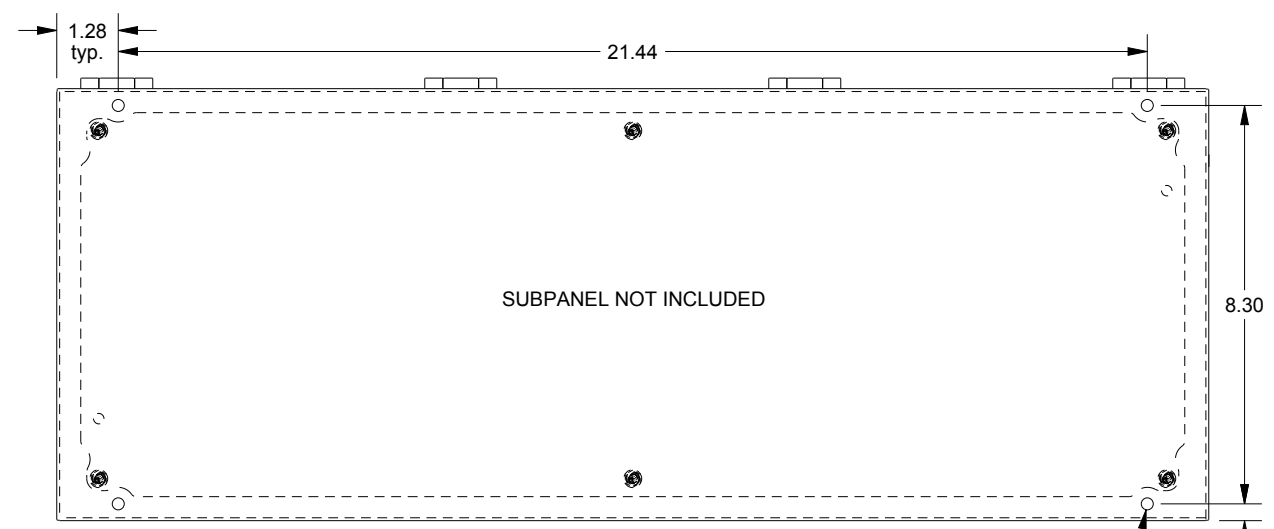

SAGINAW CONTROL & ENGINEERING

SCE-L9246ELJWSS

TOP VIEW

LEFT SIDE VIEW

FRONT VIEW

RIGHT SIDE VIEW

BOTTOM VIEW

EXTERNAL REAR VIEW

Ø.25 MTG. HOLES (x4)
.35 typ.