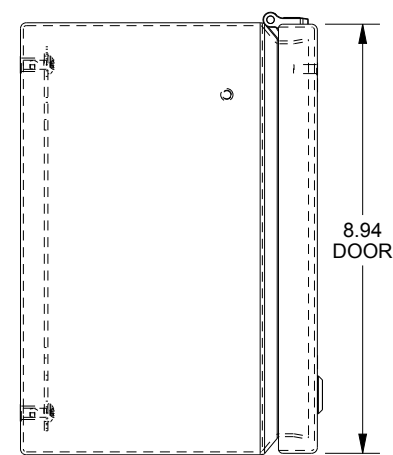

SAGINAW CONTROL & ENGINEERING

SCE-L9246ELJWSS

TOP VIEW

LEFT SIDE VIEW

FRONT VIEW

RIGHT SIDE VIEW

BOTTOM VIEW

EXTERNAL REAR VIEW

Ø.25 MTG. HOLES (x4)
.35 typ.