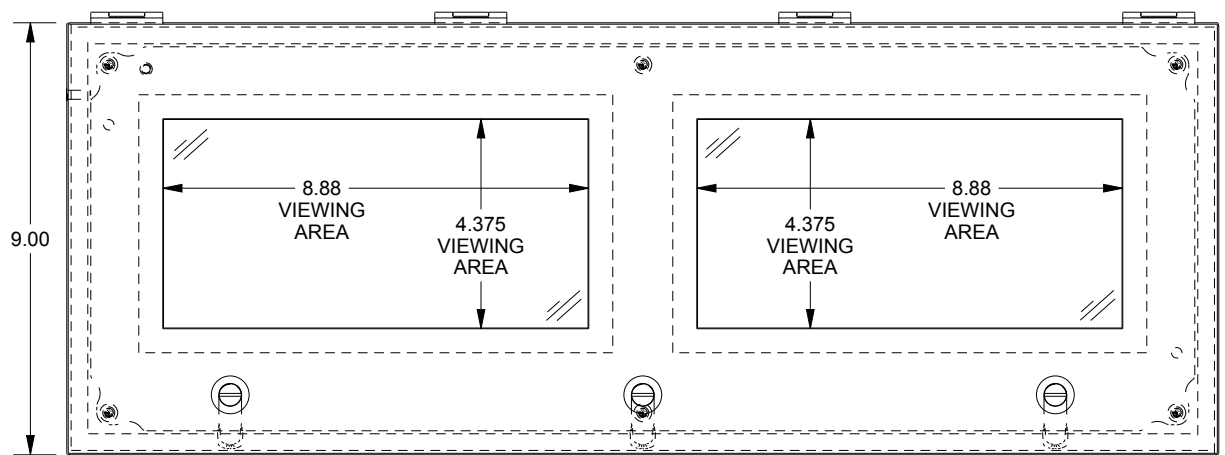

SAGINAW CONTROL & ENGINEERING

SCE-L9246ELJWSS

TOP VIEW

LEFT SIDE VIEW

FRONT VIEW

RIGHT SIDE VIEW

BOTTOM VIEW

EXTERNAL REAR VIEW

Ø.25 MTG. HOLES (x4)
.35 typ.