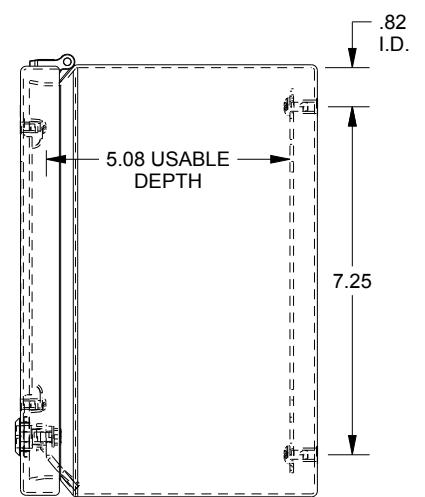

SAGINAW CONTROL & ENGINEERING

SCE-L9246ELJWSS

TOP VIEW

LEFT SIDE VIEW

FRONT VIEW

RIGHT SIDE VIEW

BOTTOM VIEW

EXTERNAL REAR VIEW

Ø.25 MTG. HOLES (x4)
.35 typ.