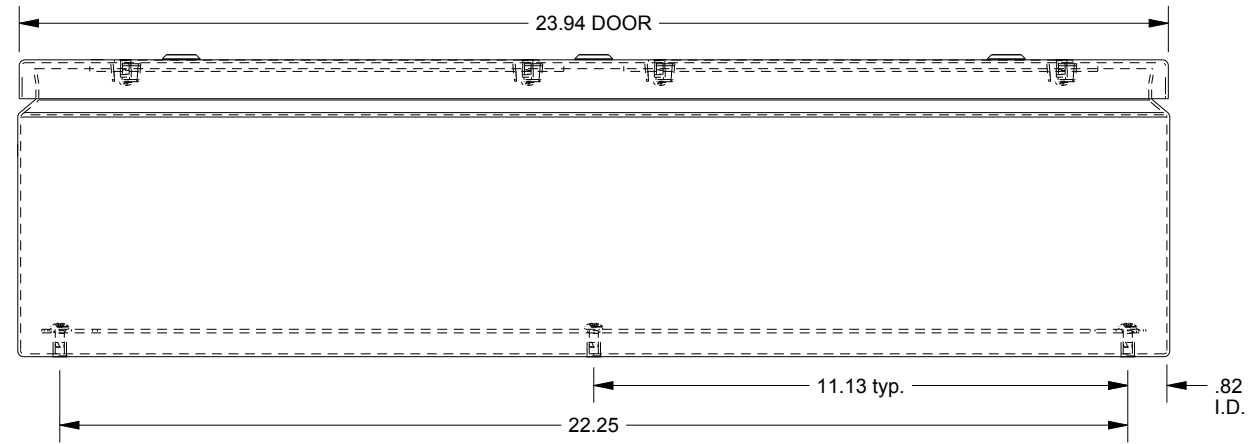

SAGINAW CONTROL & ENGINEERING

SCE-L9246ELJWSS

TOP VIEW

LEFT SIDE VIEW

FRONT VIEW

RIGHT SIDE VIEW

BOTTOM VIEW

EXTERNAL REAR VIEW

Ø.25 MTG. HOLES (x4)
.35 typ.