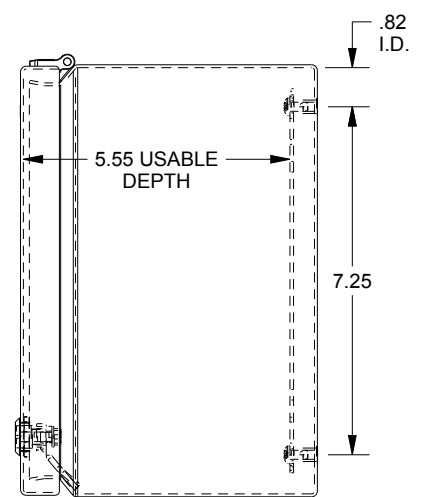

# SAGINAW CONTROL & ENGINEERING SCE-L9246ELJSS

TOP VIEW

LEFT SIDE VIEW

FRONT VIEW

RIGHT SIDE VIEW

BOTTOM VIEW

EXTERNAL REAR VIEW

Ø .25 MTG. HOLES (x4)  
.35 typ.