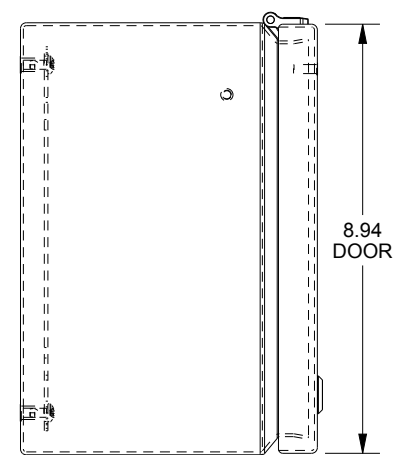

# SAGINAW CONTROL & ENGINEERING SCE-L9246ELJSS

TOP VIEW

LEFT SIDE VIEW

FRONT VIEW

RIGHT SIDE VIEW

BOTTOM VIEW

EXTERNAL REAR VIEW

Ø .25 MTG. HOLES (x4)  
.35 typ.