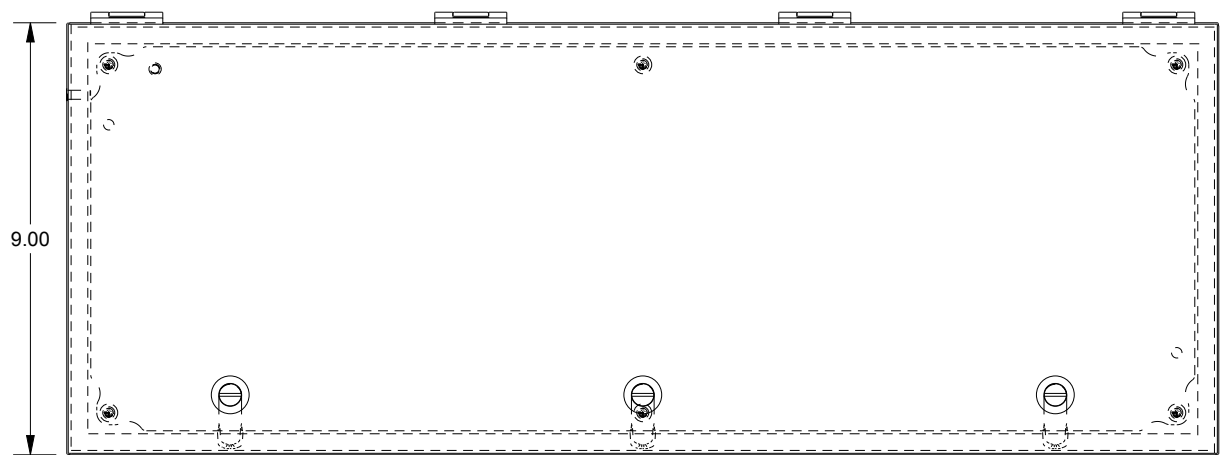

# SAGINAW CONTROL & ENGINEERING SCE-L9246ELJSS

TOP VIEW

LEFT SIDE VIEW

FRONT VIEW

RIGHT SIDE VIEW

BOTTOM VIEW

EXTERNAL REAR VIEW

Ø .25 MTG. HOLES (x4)  
.35 typ.