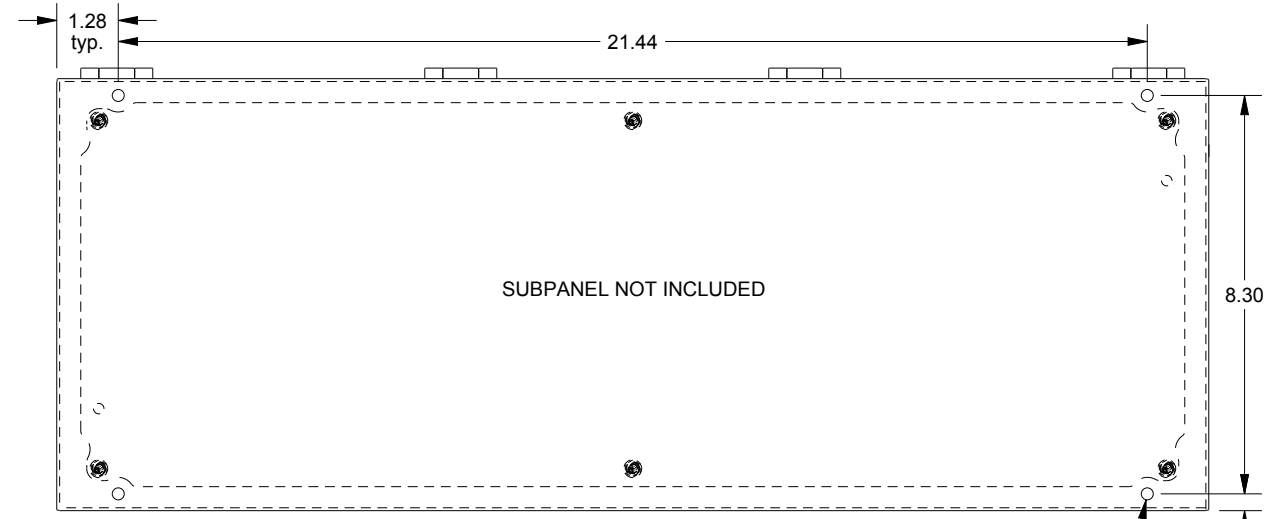

# SAGINAW CONTROL & ENGINEERING SCE-L9246ELJSS

TOP VIEW

LEFT SIDE VIEW

FRONT VIEW

RIGHT SIDE VIEW

BOTTOM VIEW

EXTERNAL REAR VIEW

Ø .25 MTG. HOLES (x4)  
.35 typ.