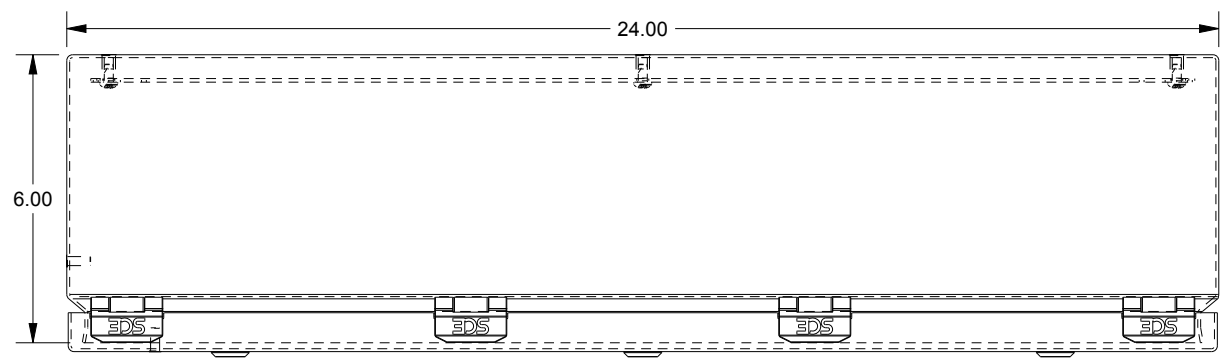

# SAGINAW CONTROL & ENGINEERING SCE-L9246ELJSS

TOP VIEW

LEFT SIDE VIEW

FRONT VIEW

RIGHT SIDE VIEW

BOTTOM VIEW

EXTERNAL REAR VIEW

Ø .25 MTG. HOLES (x4)  
.35 typ.