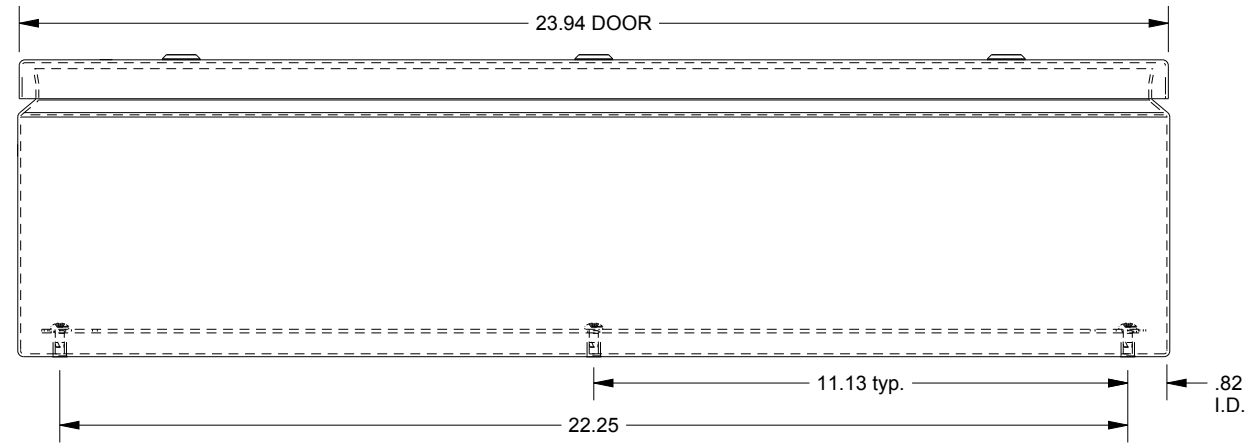

# SAGINAW CONTROL & ENGINEERING SCE-L9246ELJSS

TOP VIEW

LEFT SIDE VIEW

FRONT VIEW

RIGHT SIDE VIEW

BOTTOM VIEW

EXTERNAL REAR VIEW

Ø .25 MTG. HOLES (x4)  
.35 typ.