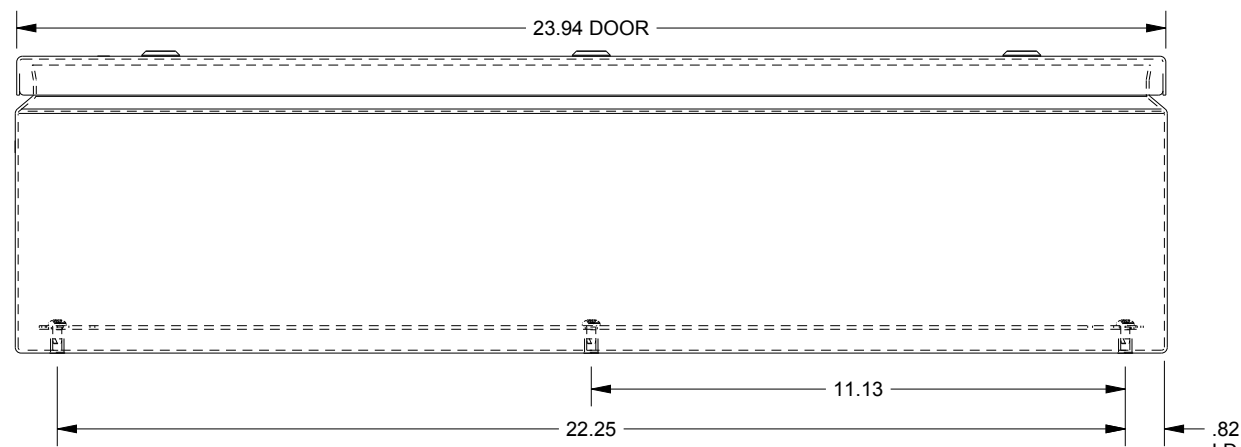

SAGINAW CONTROL & ENGINEERING

SCE-L9246ELJ = SCE-09 GRAY
 SCE-L9246ELJLG = RAL 7035

TOP VIEW

LEFT SIDE VIEW

FRONT VIEW

RIGHT SIDE VIEW

BOTTOM VIEW

EXTERNAL REAR VIEW

Ø .25 MTG. HOLES (x4)