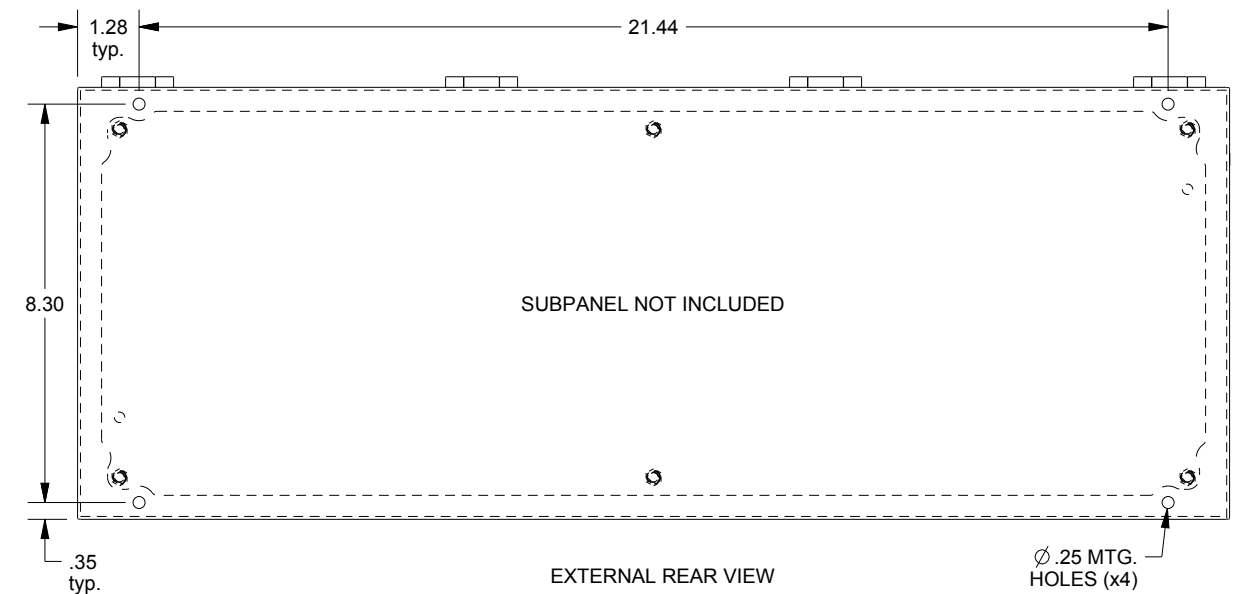

SAGINAW CONTROL & ENGINEERING

SCE-L9246ELJ = SCE-09 GRAY
 SCE-L9246ELJLG = RAL 7035

TOP VIEW

LEFT SIDE VIEW

FRONT VIEW

RIGHT SIDE VIEW

BOTTOM VIEW

EXTERNAL REAR VIEW

Ø .25 MTG. HOLES (x4)