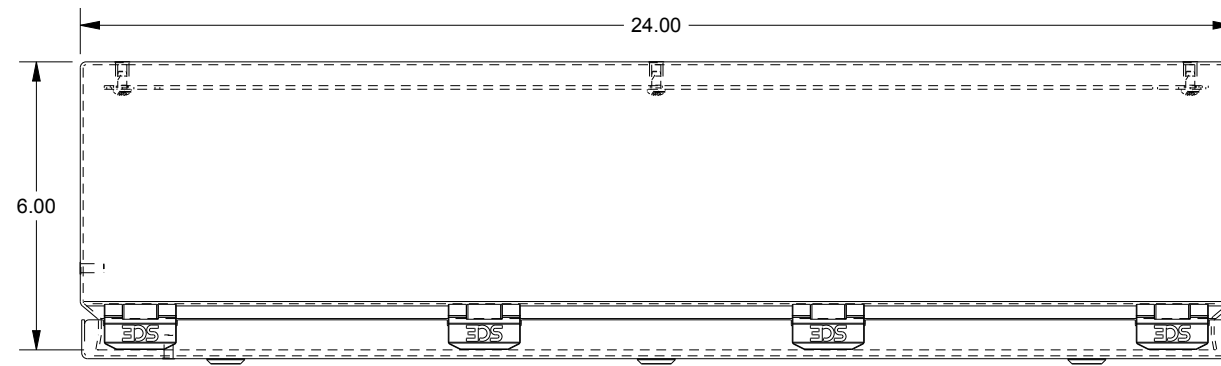

SAGINAW CONTROL & ENGINEERING

SCE-L9246ELJ = SCE-09 GRAY
 SCE-L9246ELJLG = RAL 7035

TOP VIEW

LEFT SIDE VIEW

FRONT VIEW

RIGHT SIDE VIEW

BOTTOM VIEW

EXTERNAL REAR VIEW

Ø .25 MTG. HOLES (x4)