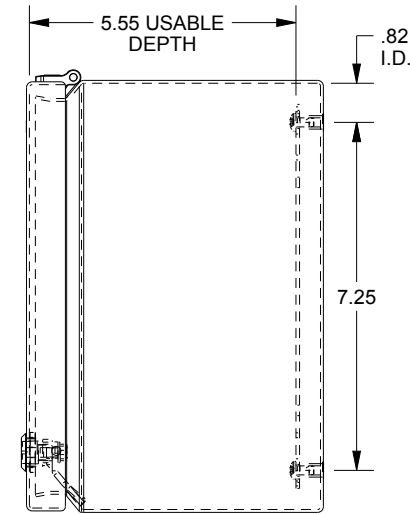

SAGINAW CONTROL & ENGINEERING

SCE-L9246ELJ = SCE-09 GRAY
 SCE-L9246ELJLG = RAL 7035

TOP VIEW

LEFT SIDE VIEW

FRONT VIEW

RIGHT SIDE VIEW

BOTTOM VIEW

EXTERNAL REAR VIEW

Ø .25 MTG. HOLES (x4)