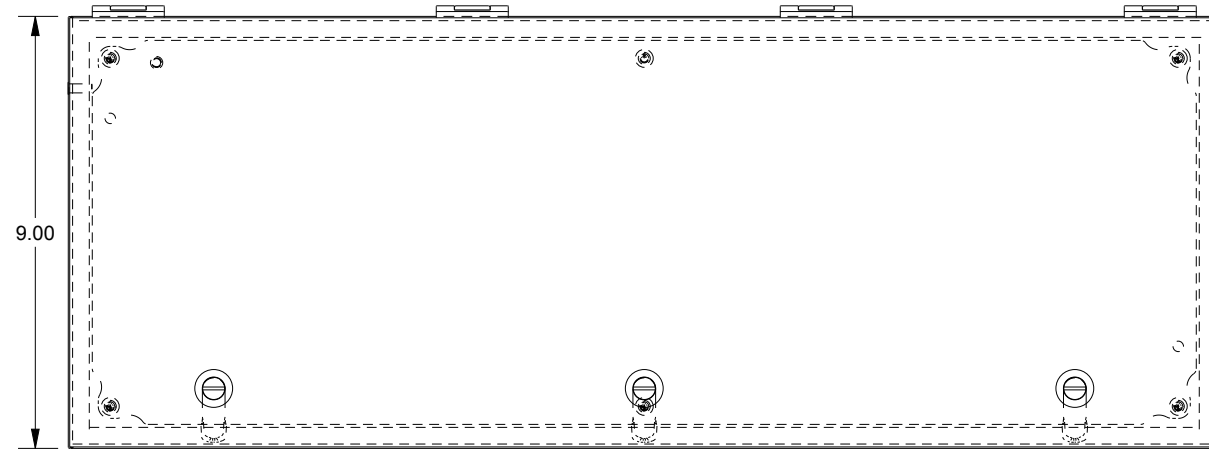

SAGINAW CONTROL & ENGINEERING

SCE-L9246ELJ = SCE-09 GRAY
 SCE-L9246ELJLG = RAL 7035

TOP VIEW

LEFT SIDE VIEW

FRONT VIEW

RIGHT SIDE VIEW

BOTTOM VIEW

EXTERNAL REAR VIEW

Ø .25 MTG. HOLES (x4)