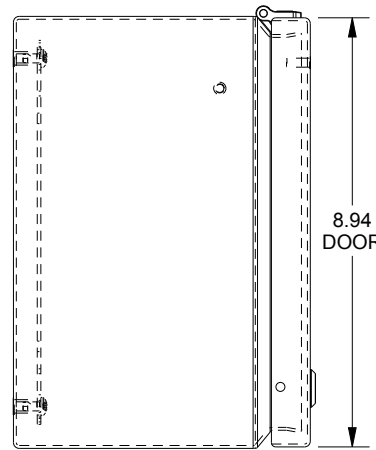

SAGINAW CONTROL & ENGINEERING

SCE-L9246ELJ = SCE-09 GRAY
 SCE-L9246ELJLG = RAL 7035

TOP VIEW

LEFT SIDE VIEW

FRONT VIEW

RIGHT SIDE VIEW

BOTTOM VIEW

EXTERNAL REAR VIEW

Ø .25 MTG. HOLES (x4)