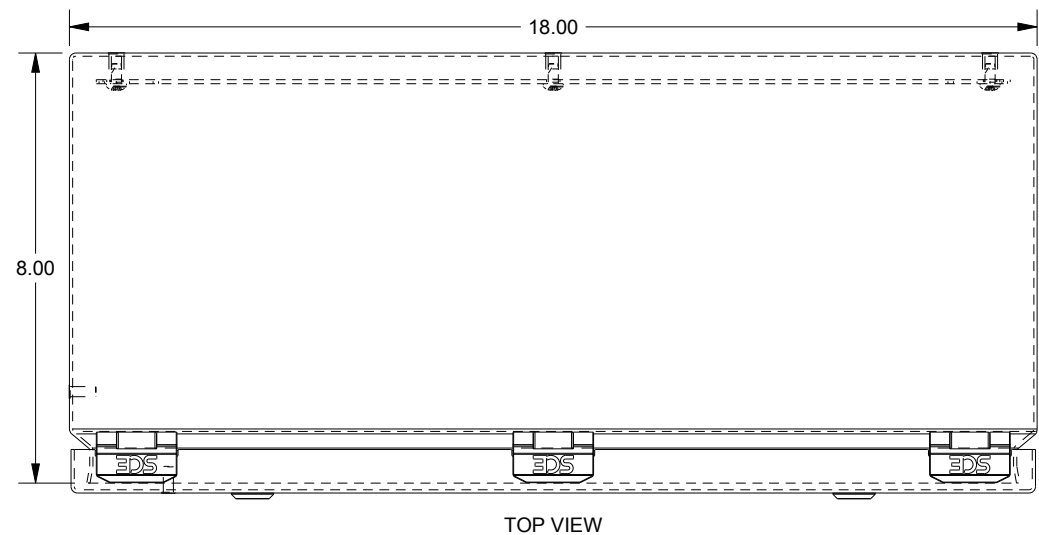

SAGINAW CONTROL & ENGINEERING SCE-L9188ELJSS

TOP VIEW

LEFT SIDE VIEW

FRONT VIEW

RIGHT SIDE VIEW

BOTTOM VIEW

EXTERNAL REAR VIEW