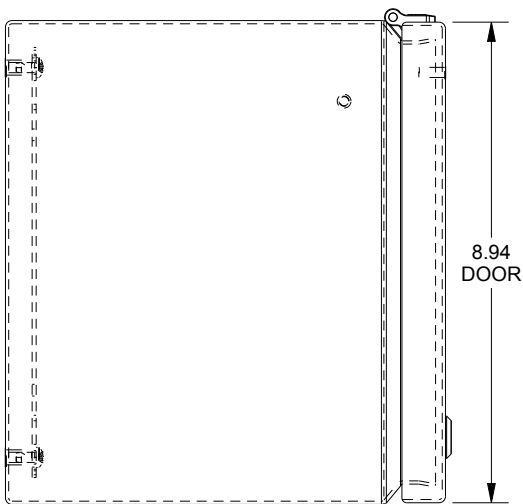

SAGINAW CONTROL & ENGINEERING SCE-L9188ELJSS

TOP VIEW

LEFT SIDE VIEW

FRONT VIEW

RIGHT SIDE VIEW

BOTTOM VIEW

EXTERNAL REAR VIEW