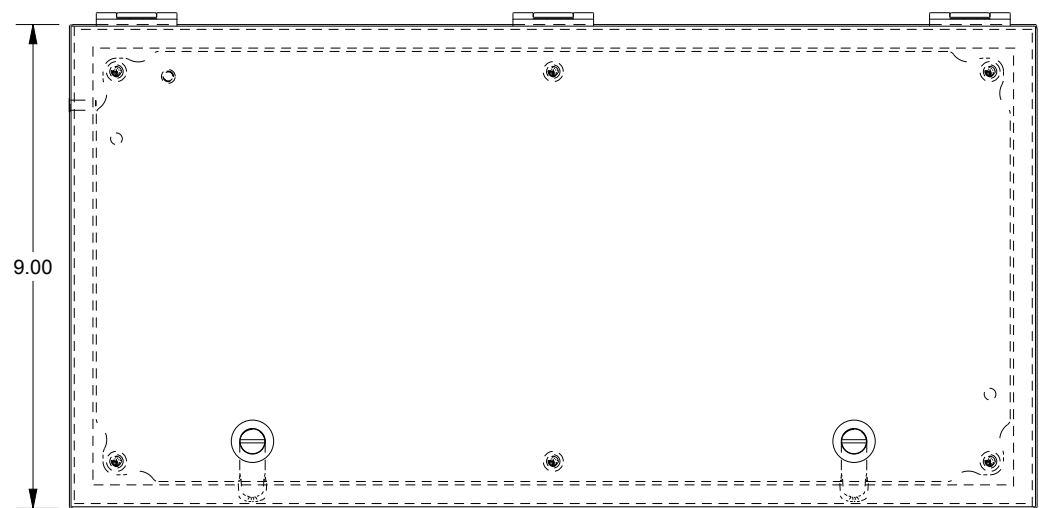

SAGINAW CONTROL & ENGINEERING SCE-L9188ELJSS

TOP VIEW

LEFT SIDE VIEW

FRONT VIEW

RIGHT SIDE VIEW

BOTTOM VIEW

EXTERNAL REAR VIEW