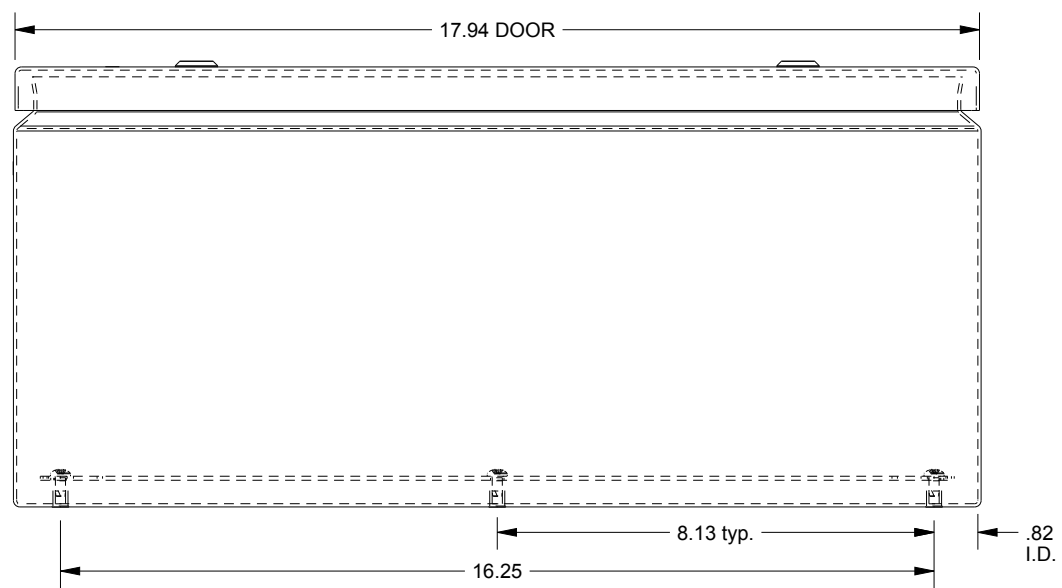

SAGINAW CONTROL & ENGINEERING SCE-L9188ELJSS

TOP VIEW

LEFT SIDE VIEW

FRONT VIEW

RIGHT SIDE VIEW

BOTTOM VIEW

EXTERNAL REAR VIEW