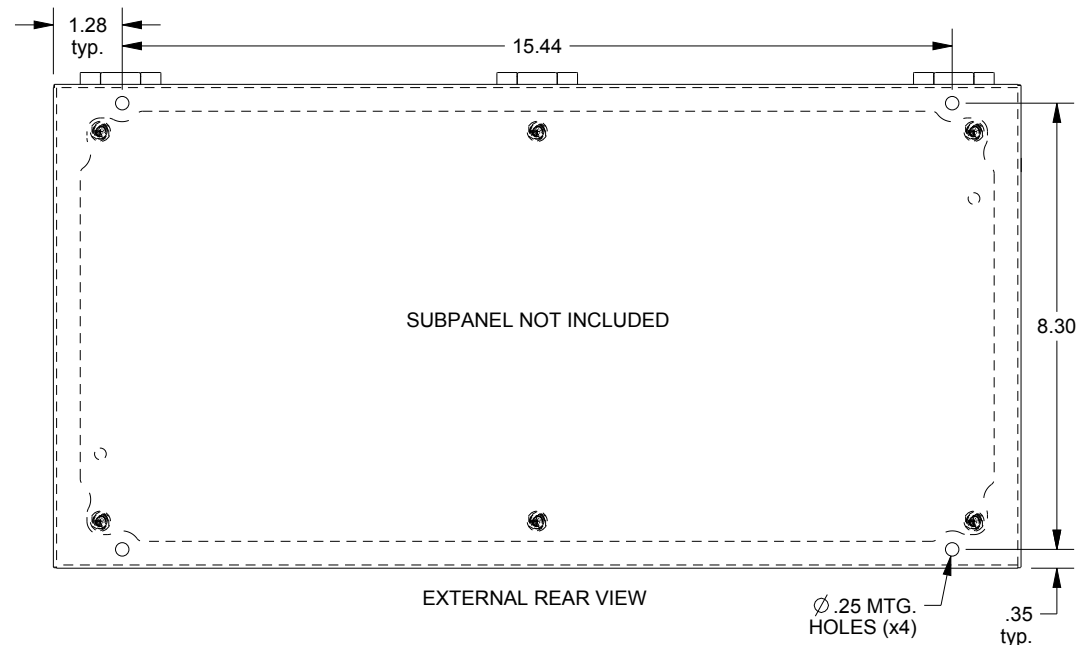

SAGINAW CONTROL & ENGINEERING SCE-L9188ELJSS

TOP VIEW

LEFT SIDE VIEW

FRONT VIEW

RIGHT SIDE VIEW

BOTTOM VIEW

EXTERNAL REAR VIEW