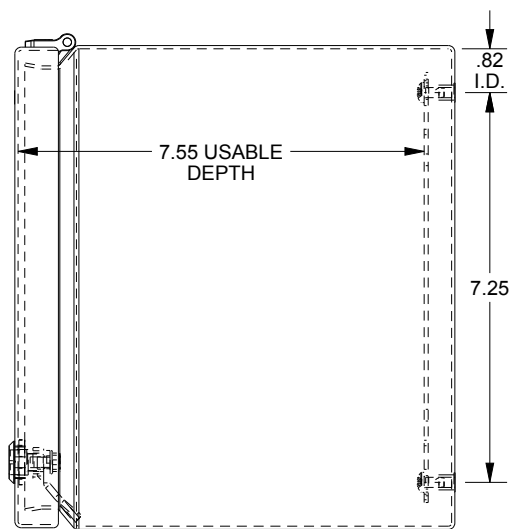

SAGINAW CONTROL & ENGINEERING SCE-L9188ELJSS

TOP VIEW

LEFT SIDE VIEW

FRONT VIEW

RIGHT SIDE VIEW

BOTTOM VIEW

EXTERNAL REAR VIEW