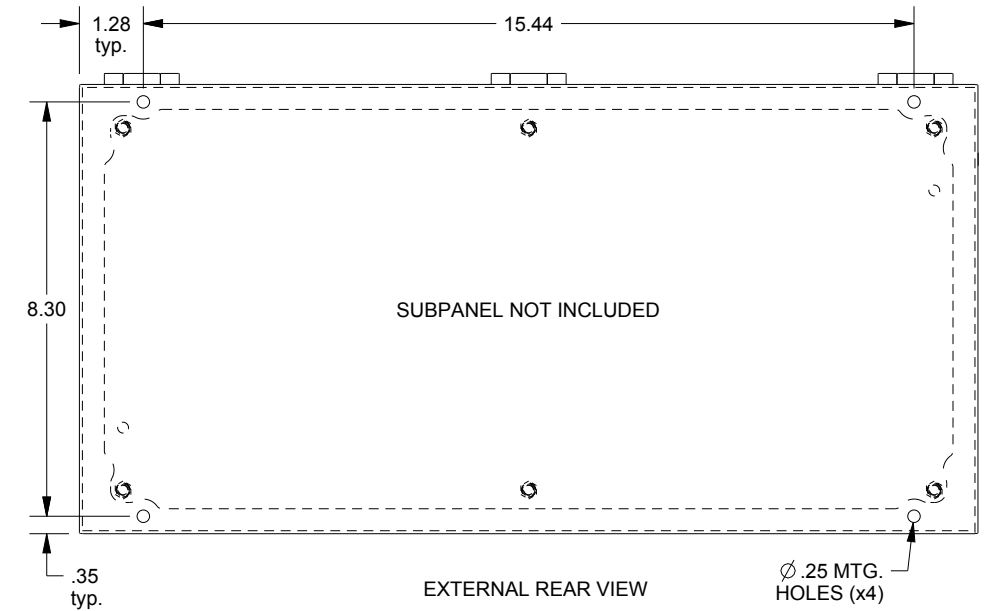

SAGINAW CONTROL & ENGINEERING
 SCE-L9188ELJ = SCE-09 GRAY
 SCE-L9188ELJLG = RAL 7035

TOP VIEW

LEFT SIDE VIEW

FRONT VIEW

RIGHT SIDE VIEW

BOTTOM VIEW

EXTERNAL REAR VIEW

Ø.25 MTG. HOLES (x4)