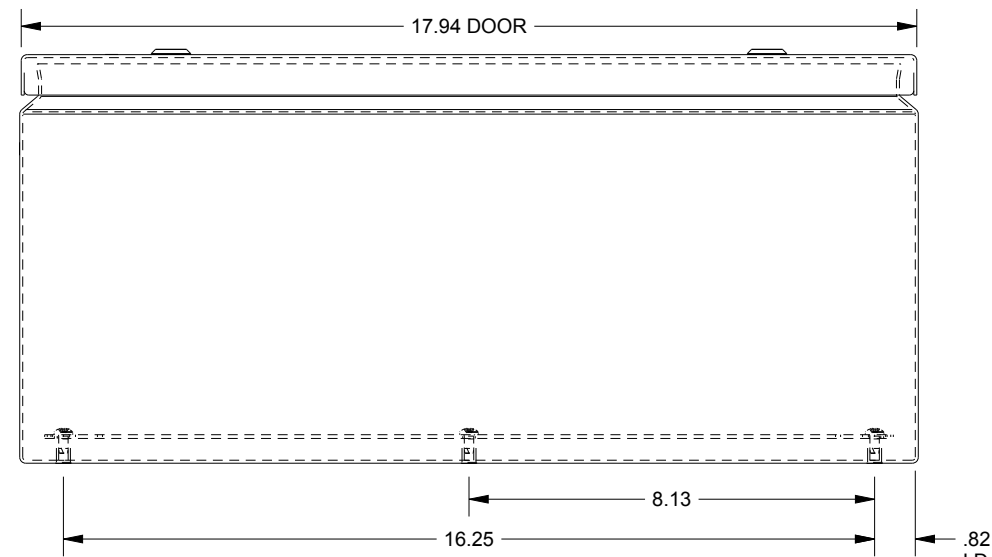

SAGINAW CONTROL & ENGINEERING
 SCE-L9188ELJ = SCE-09 GRAY
 SCE-L9188ELJLG = RAL 7035

TOP VIEW

LEFT SIDE VIEW

FRONT VIEW

RIGHT SIDE VIEW

BOTTOM VIEW

EXTERNAL REAR VIEW

Ø.25 MTG. HOLES (x4)