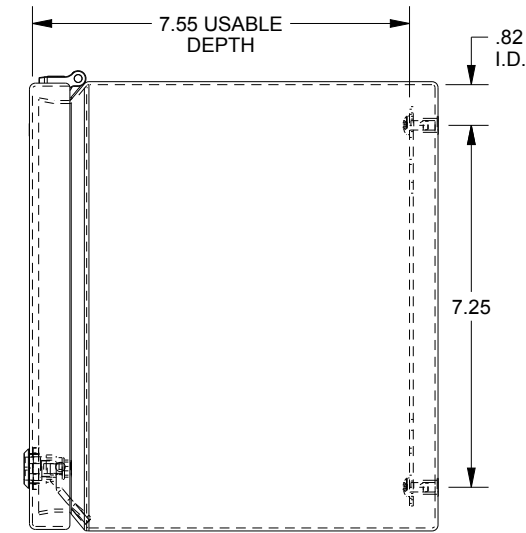

SAGINAW CONTROL & ENGINEERING
 SCE-L9188ELJ = SCE-09 GRAY
 SCE-L9188ELJLG = RAL 7035

TOP VIEW

LEFT SIDE VIEW

FRONT VIEW

RIGHT SIDE VIEW

BOTTOM VIEW

EXTERNAL REAR VIEW

Ø.25 MTG. HOLES (x4)