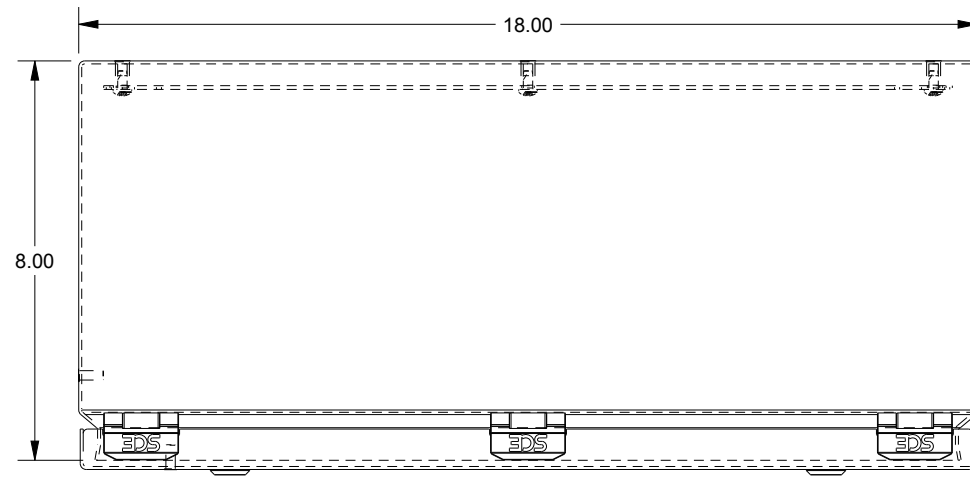

SAGINAW CONTROL & ENGINEERING
 SCE-L9188ELJ = SCE-09 GRAY
 SCE-L9188ELJLG = RAL 7035

TOP VIEW

LEFT SIDE VIEW

FRONT VIEW

RIGHT SIDE VIEW

BOTTOM VIEW

EXTERNAL REAR VIEW

Ø.25 MTG. HOLES (x4)