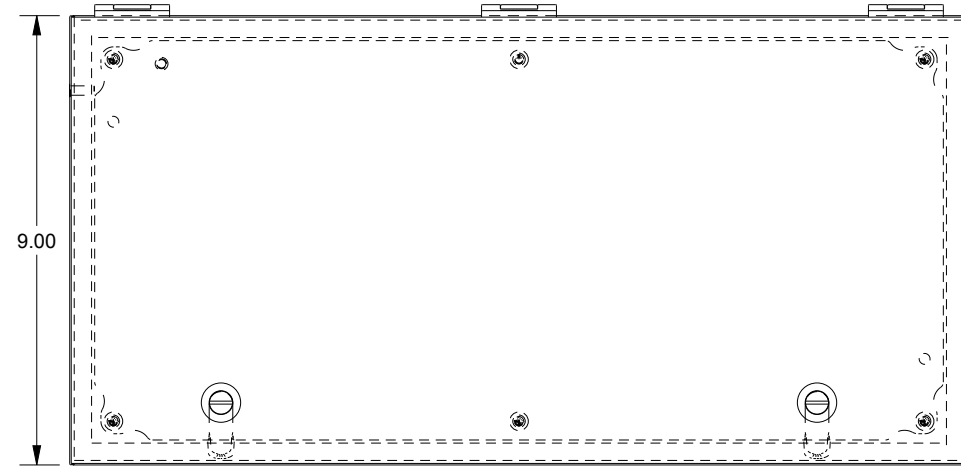

SAGINAW CONTROL & ENGINEERING
 SCE-L9188ELJ = SCE-09 GRAY
 SCE-L9188ELJLG = RAL 7035

TOP VIEW

LEFT SIDE VIEW

FRONT VIEW

RIGHT SIDE VIEW

BOTTOM VIEW

EXTERNAL REAR VIEW

Ø.25 MTG. HOLES (x4)