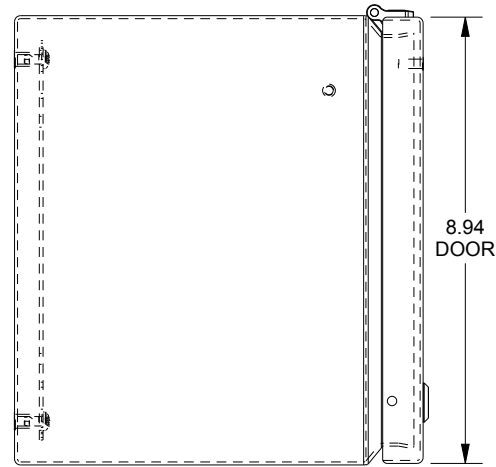

SAGINAW CONTROL & ENGINEERING
 SCE-L9188ELJ = SCE-09 GRAY
 SCE-L9188ELJLG = RAL 7035

TOP VIEW

LEFT SIDE VIEW

FRONT VIEW

RIGHT SIDE VIEW

BOTTOM VIEW

EXTERNAL REAR VIEW

Ø.25 MTG. HOLES (x4)