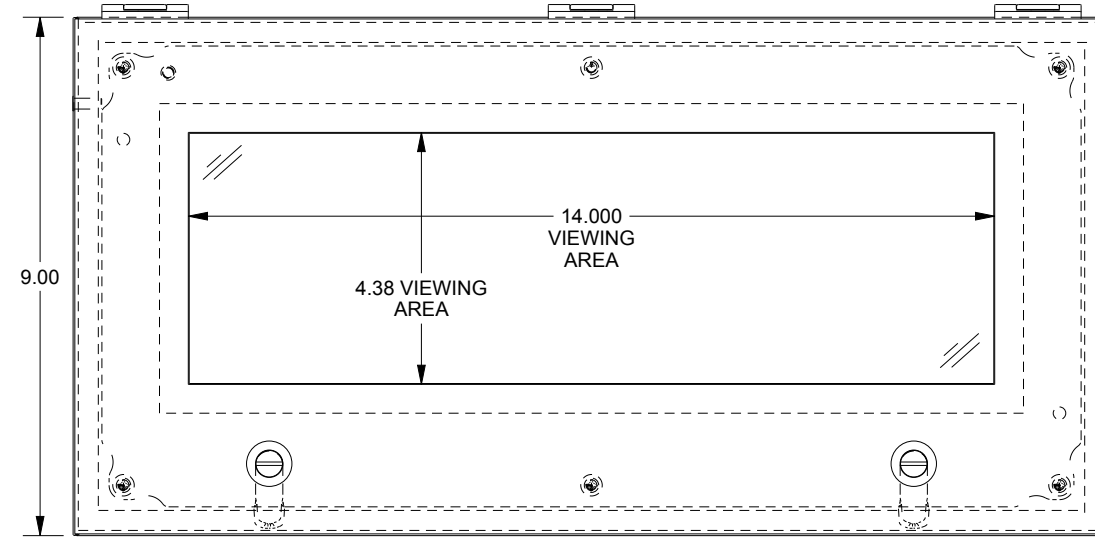

SAGINAW CONTROL & ENGINEERING  
 SCE-L9186ELJW = SCE-09 GRAY  
 SCE-L9186ELJWLG = RAL 7035

TOP VIEW

LEFT SIDE VIEW

FRONT VIEW

RIGHT SIDE VIEW

BOTTOM VIEW

EXTERNAL REAR VIEW