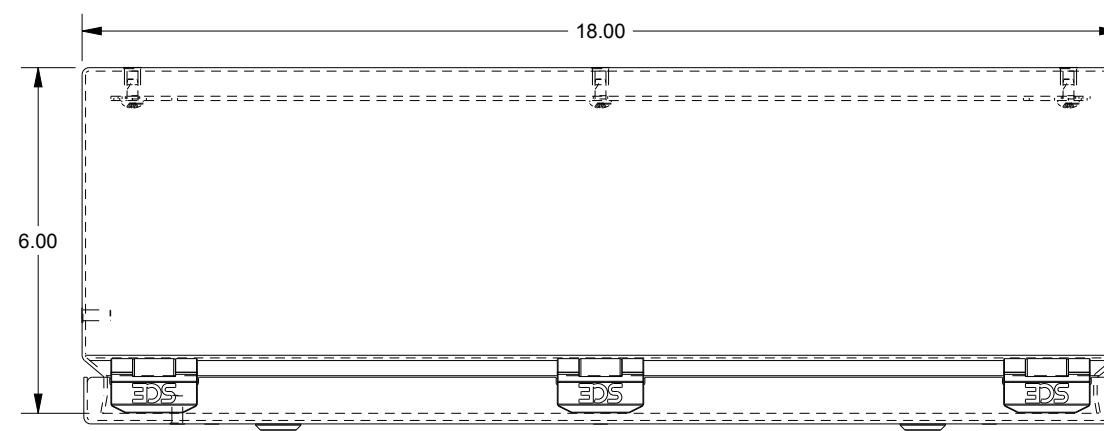

SAGINAW CONTROL & ENGINEERING  
 SCE-L9186ELJW = SCE-09 GRAY  
 SCE-L9186ELJWLG = RAL 7035

TOP VIEW

LEFT SIDE VIEW

FRONT VIEW

RIGHT SIDE VIEW

BOTTOM VIEW

EXTERNAL REAR VIEW