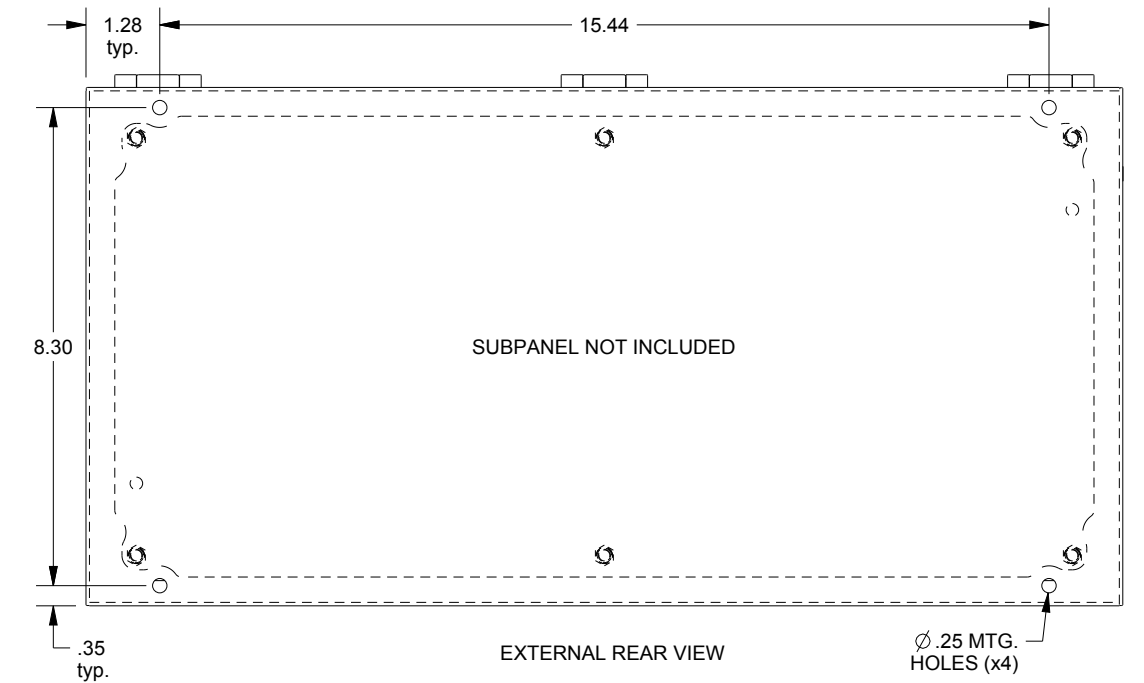

SAGINAW CONTROL & ENGINEERING  
 SCE-L9186ELJW = SCE-09 GRAY  
 SCE-L9186ELJWLG = RAL 7035

TOP VIEW

LEFT SIDE VIEW

FRONT VIEW

RIGHT SIDE VIEW

BOTTOM VIEW

EXTERNAL REAR VIEW