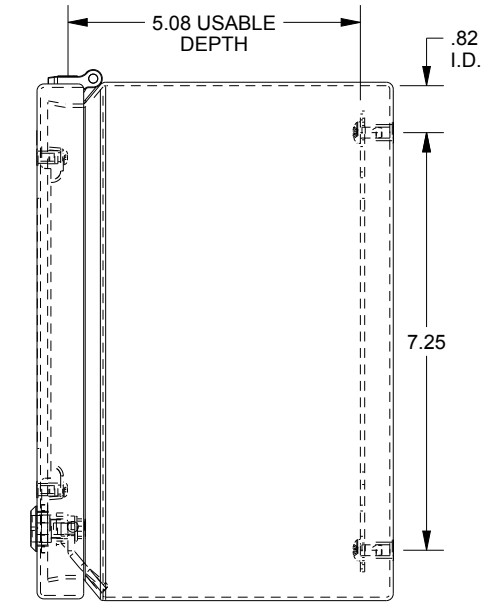

SAGINAW CONTROL & ENGINEERING  
 SCE-L9186ELJW = SCE-09 GRAY  
 SCE-L9186ELJWLG = RAL 7035

TOP VIEW

LEFT SIDE VIEW

FRONT VIEW

RIGHT SIDE VIEW

BOTTOM VIEW

EXTERNAL REAR VIEW