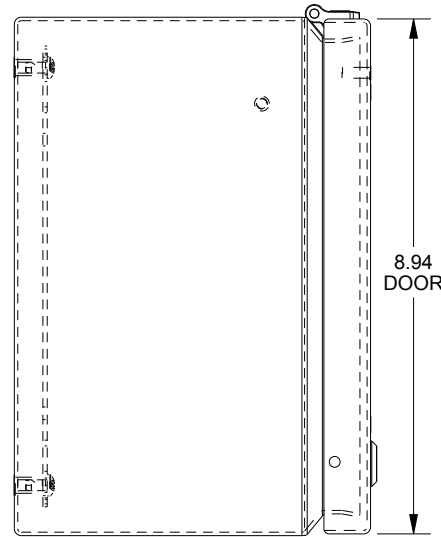

SAGINAW CONTROL & ENGINEERING  
 SCE-L9186ELJW = SCE-09 GRAY  
 SCE-L9186ELJWLG = RAL 7035

TOP VIEW

LEFT SIDE VIEW

FRONT VIEW

RIGHT SIDE VIEW

BOTTOM VIEW

EXTERNAL REAR VIEW