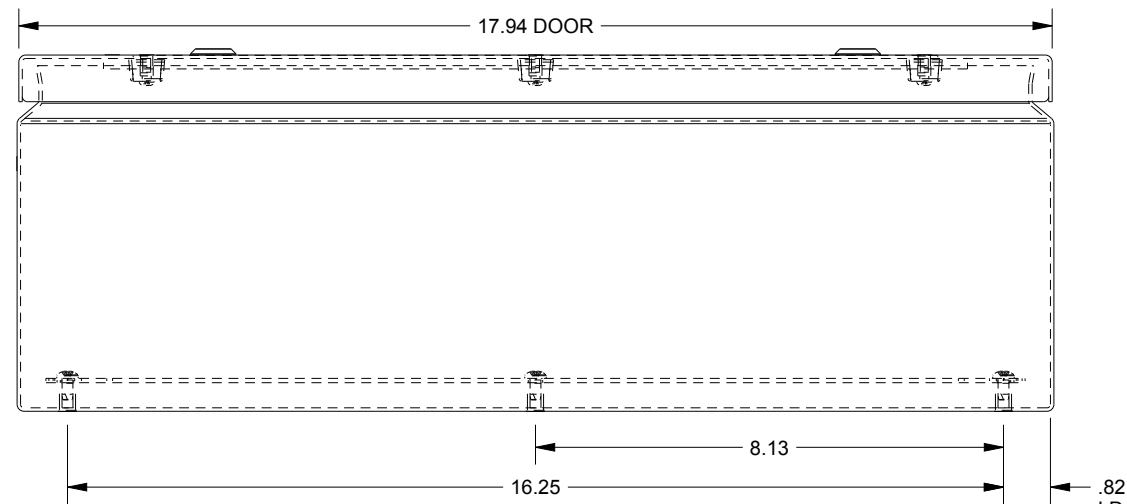

SAGINAW CONTROL & ENGINEERING  
 SCE-L9186ELJW = SCE-09 GRAY  
 SCE-L9186ELJWLG = RAL 7035

TOP VIEW

LEFT SIDE VIEW

FRONT VIEW

RIGHT SIDE VIEW

BOTTOM VIEW

EXTERNAL REAR VIEW