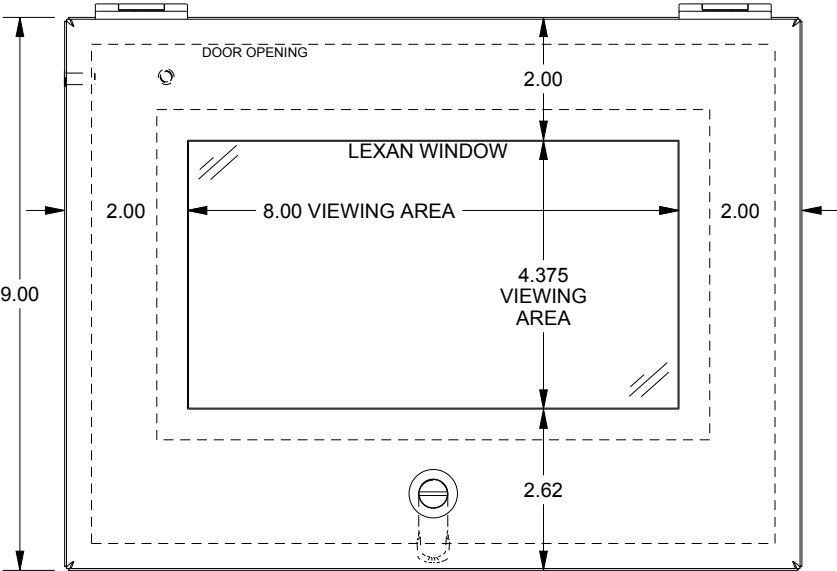

SAGINAW CONTROL & ENGINEERING

SCE-L9128ELJWSS

TOP VIEW

LEFT SIDE VIEW

FRONT VIEW

RIGHT SIDE VIEW

BOTTOM VIEW

EXTERNAL REAR VIEW