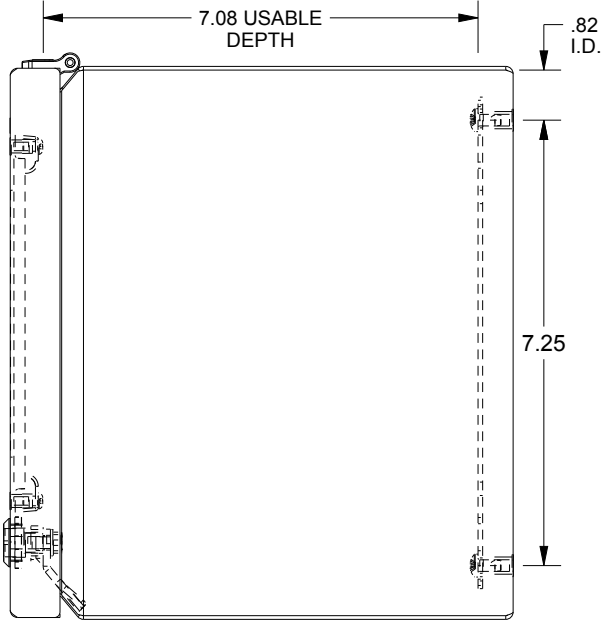

SAGINAW CONTROL & ENGINEERING

SCE-L9128ELJWSS

TOP VIEW

LEFT SIDE VIEW

FRONT VIEW

RIGHT SIDE VIEW

BOTTOM VIEW

EXTERNAL REAR VIEW