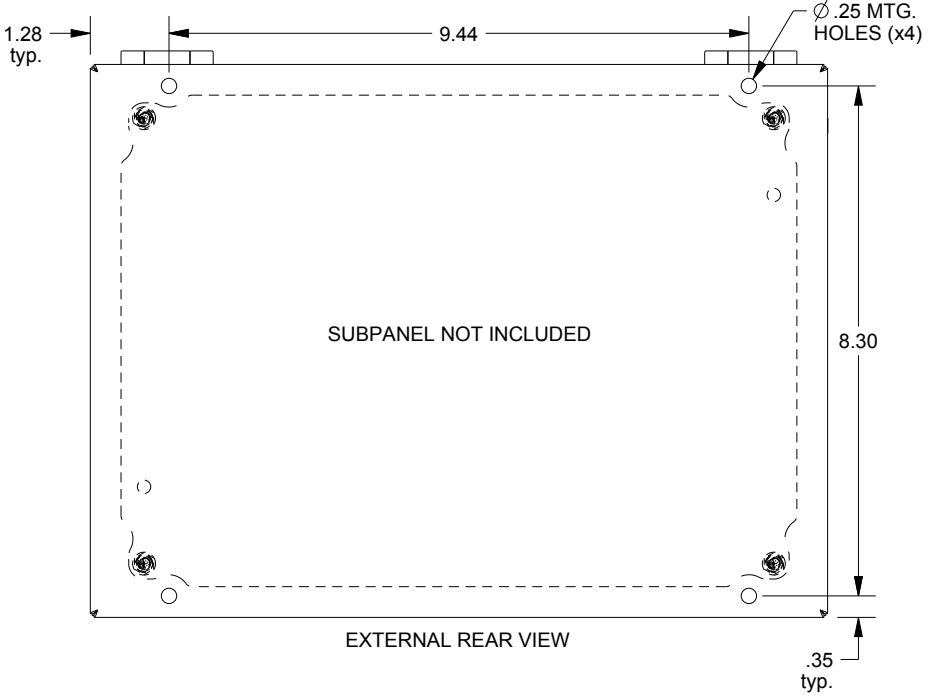

SAGINAW CONTROL & ENGINEERING

SCE-L9128ELJWSS

TOP VIEW

LEFT SIDE VIEW

FRONT VIEW

RIGHT SIDE VIEW

BOTTOM VIEW

EXTERNAL REAR VIEW