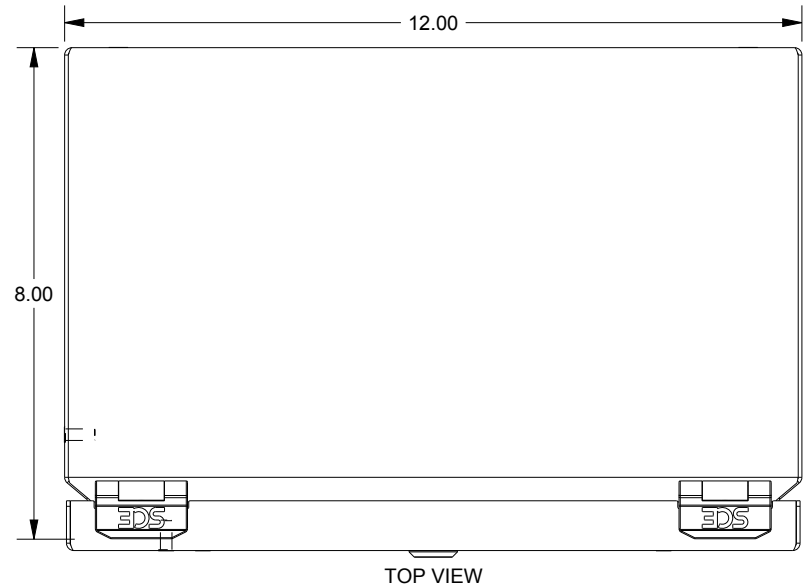

SAGINAW CONTROL & ENGINEERING

SCE-L9128ELJWSS

TOP VIEW

LEFT SIDE VIEW

FRONT VIEW

RIGHT SIDE VIEW

BOTTOM VIEW

EXTERNAL REAR VIEW