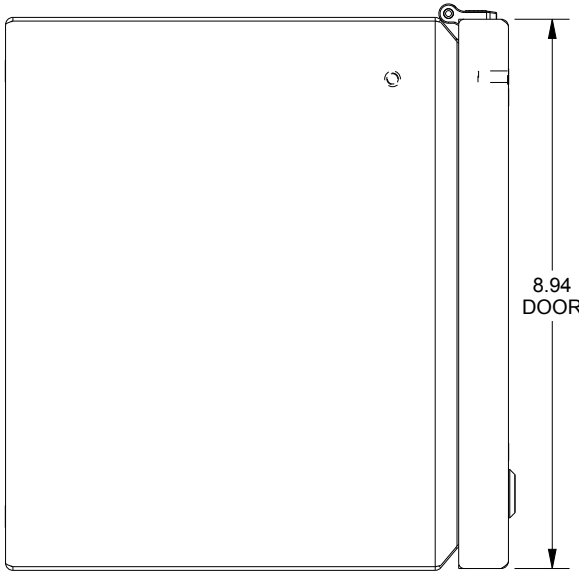

SAGINAW CONTROL & ENGINEERING

SCE-L9128ELJWSS

TOP VIEW

LEFT SIDE VIEW

FRONT VIEW

RIGHT SIDE VIEW

BOTTOM VIEW

EXTERNAL REAR VIEW