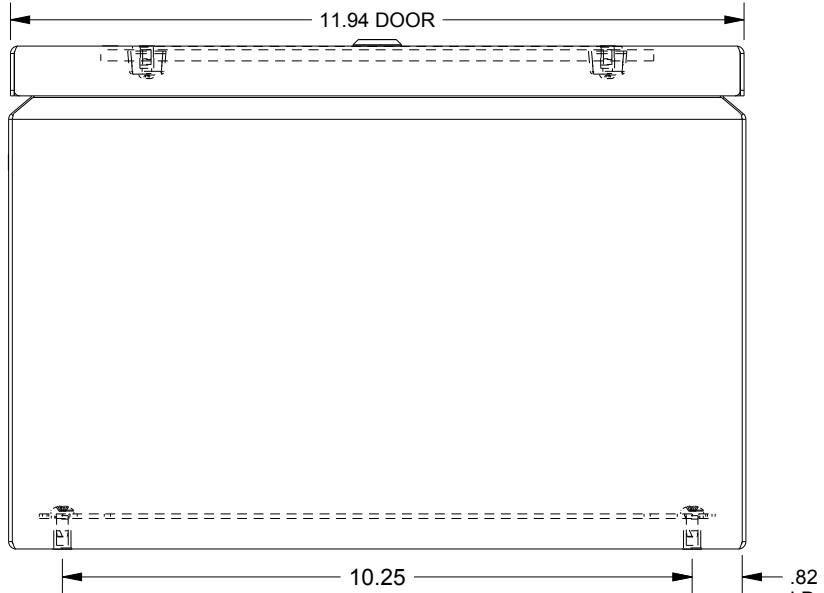

SAGINAW CONTROL & ENGINEERING

SCE-L9128ELJWSS

TOP VIEW

LEFT SIDE VIEW

FRONT VIEW

RIGHT SIDE VIEW

BOTTOM VIEW

EXTERNAL REAR VIEW