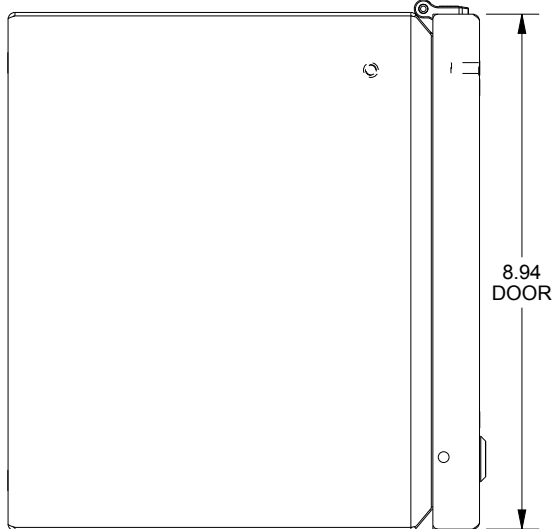

SAGINAW CONTROL & ENGINEERING SCE-L9128ELJW

TOP VIEW

LEFT SIDE VIEW

FRONT VIEW

RIGHT SIDE VIEW

BOTTOM VIEW

EXTERNAL REAR VIEW