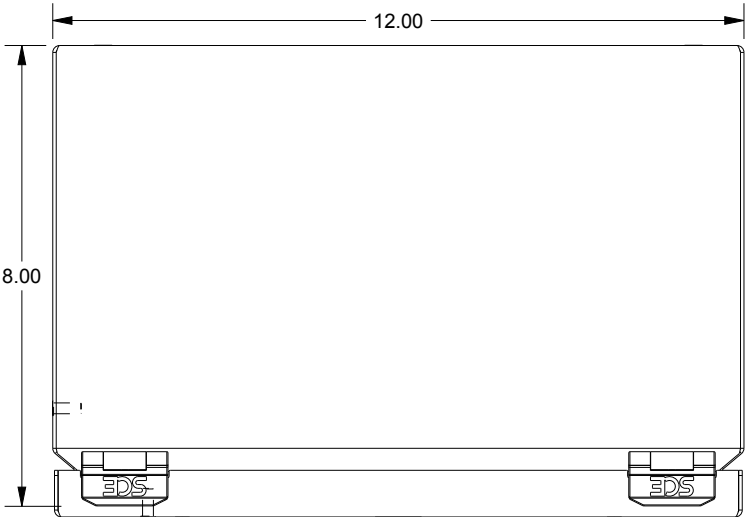

SAGINAW CONTROL & ENGINEERING SCE-L9128ELJW

TOP VIEW

LEFT SIDE VIEW

FRONT VIEW

RIGHT SIDE VIEW

BOTTOM VIEW

EXTERNAL REAR VIEW