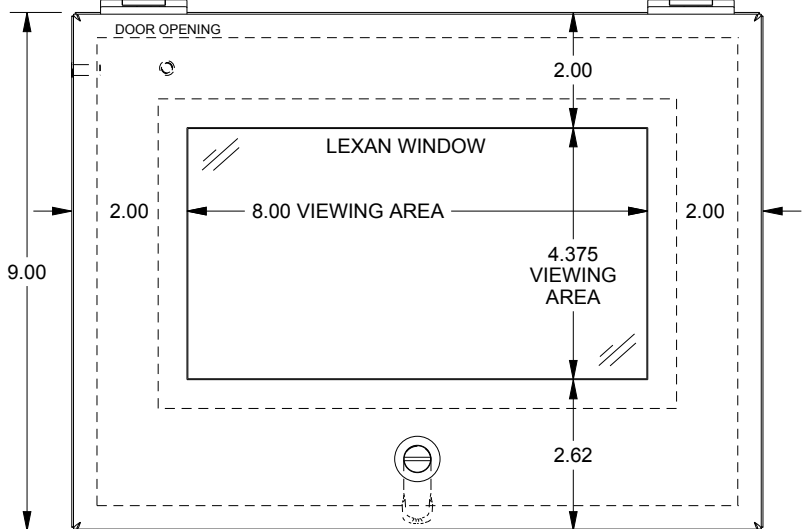

SAGINAW CONTROL & ENGINEERING SCE-L9128ELJW

TOP VIEW

LEFT SIDE VIEW

FRONT VIEW

RIGHT SIDE VIEW

BOTTOM VIEW

EXTERNAL REAR VIEW