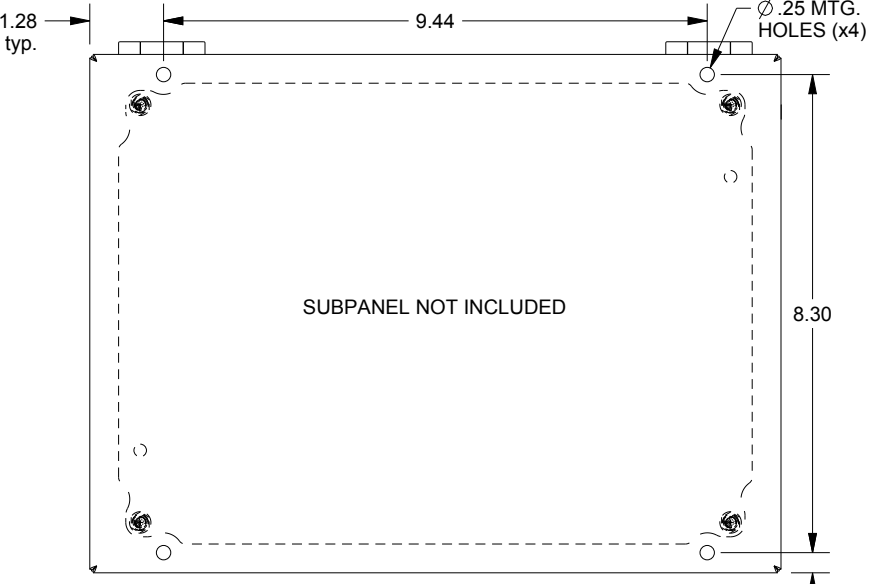

SAGINAW CONTROL & ENGINEERING SCE-L9128ELJW

TOP VIEW

LEFT SIDE VIEW

FRONT VIEW

RIGHT SIDE VIEW

BOTTOM VIEW

EXTERNAL REAR VIEW