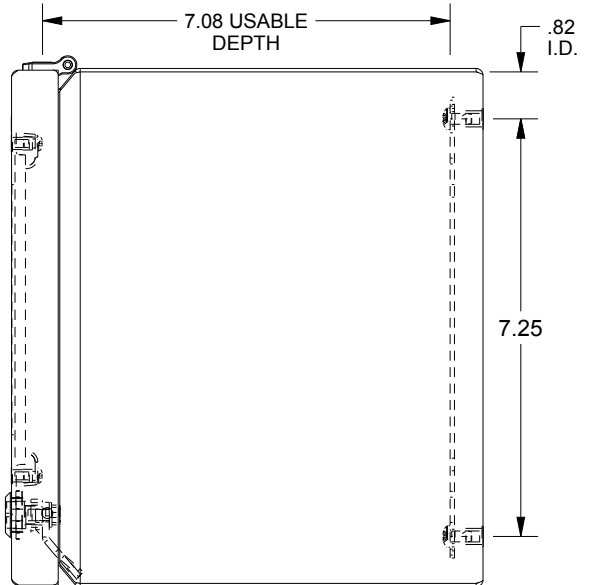

SAGINAW CONTROL & ENGINEERING SCE-L9128ELJW

TOP VIEW

LEFT SIDE VIEW

FRONT VIEW

RIGHT SIDE VIEW

BOTTOM VIEW

EXTERNAL REAR VIEW