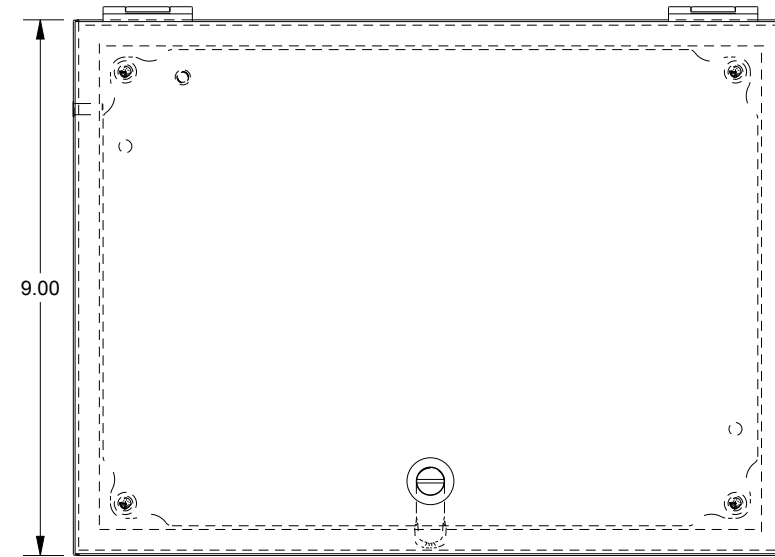

SAGINAW CONTROL & ENGINEERING
 SCE-L9128ELJ = SCE-09 GRAY
 SCE-L9128ELJLG = RAL 7035

TOP VIEW

LEFT SIDE VIEW

FRONT VIEW

RIGHT SIDE VIEW

EXTERNAL REAR VIEW

BOTTOM VIEW