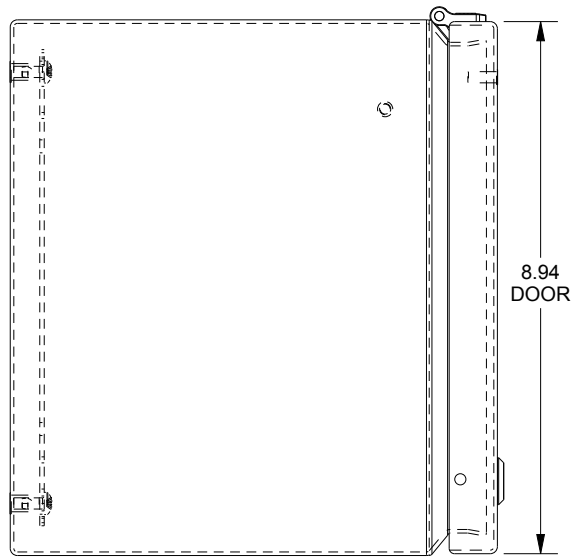

SAGINAW CONTROL & ENGINEERING
 SCE-L9128ELJ = SCE-09 GRAY
 SCE-L9128ELJLG = RAL 7035

TOP VIEW

LEFT SIDE VIEW

FRONT VIEW

RIGHT SIDE VIEW

EXTERNAL REAR VIEW

BOTTOM VIEW