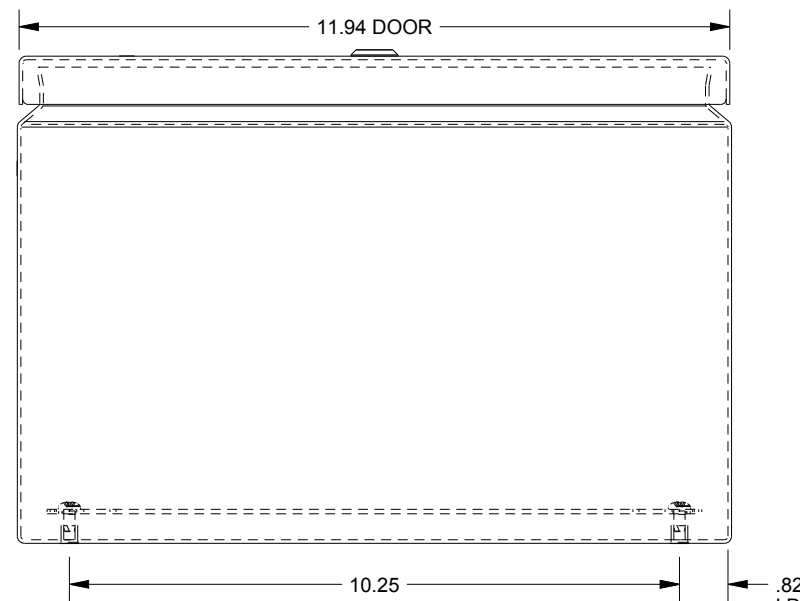

SAGINAW CONTROL & ENGINEERING
 SCE-L9128ELJ = SCE-09 GRAY
 SCE-L9128ELJLG = RAL 7035

TOP VIEW

LEFT SIDE VIEW

FRONT VIEW

RIGHT SIDE VIEW

EXTERNAL REAR VIEW

BOTTOM VIEW