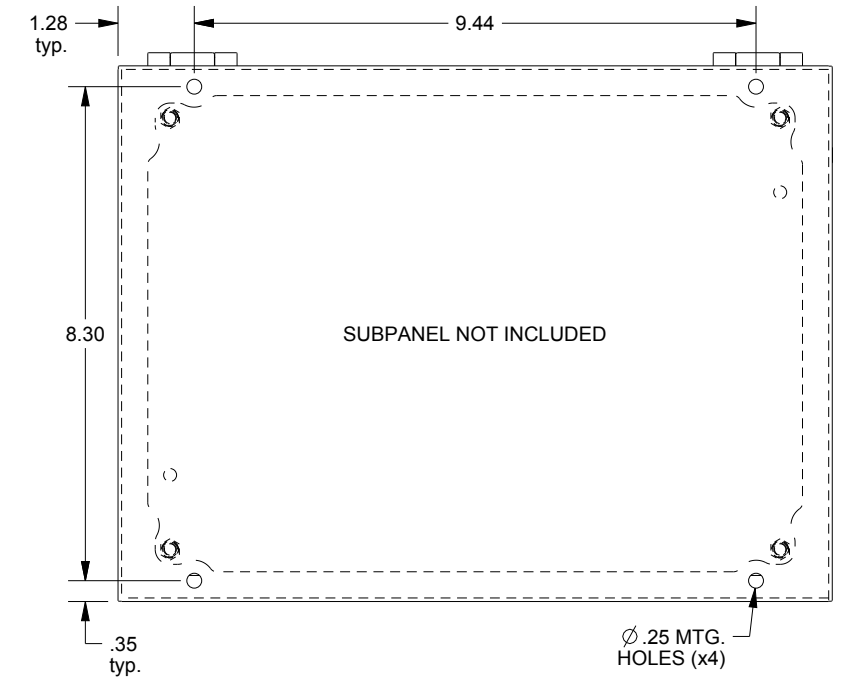

SAGINAW CONTROL & ENGINEERING
 SCE-L9128ELJ = SCE-09 GRAY
 SCE-L9128ELJLG = RAL 7035

TOP VIEW

LEFT SIDE VIEW

FRONT VIEW

RIGHT SIDE VIEW

EXTERNAL REAR VIEW

BOTTOM VIEW