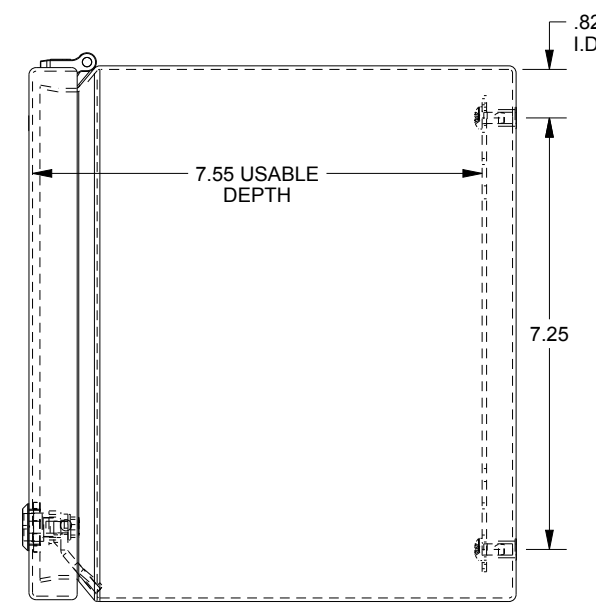

SAGINAW CONTROL & ENGINEERING
 SCE-L9128ELJ = SCE-09 GRAY
 SCE-L9128ELJLG = RAL 7035

TOP VIEW

LEFT SIDE VIEW

FRONT VIEW

RIGHT SIDE VIEW

EXTERNAL REAR VIEW

BOTTOM VIEW