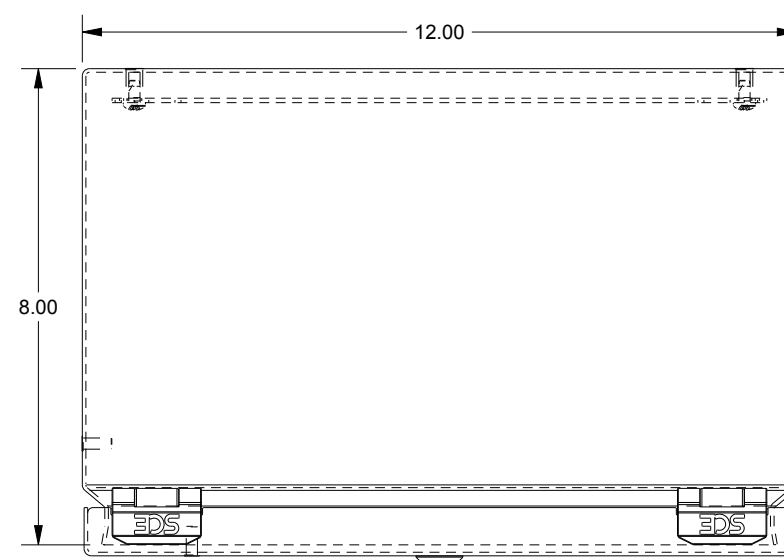

SAGINAW CONTROL & ENGINEERING
 SCE-L9128ELJ = SCE-09 GRAY
 SCE-L9128ELJLG = RAL 7035

TOP VIEW

LEFT SIDE VIEW

FRONT VIEW

RIGHT SIDE VIEW

EXTERNAL REAR VIEW

BOTTOM VIEW