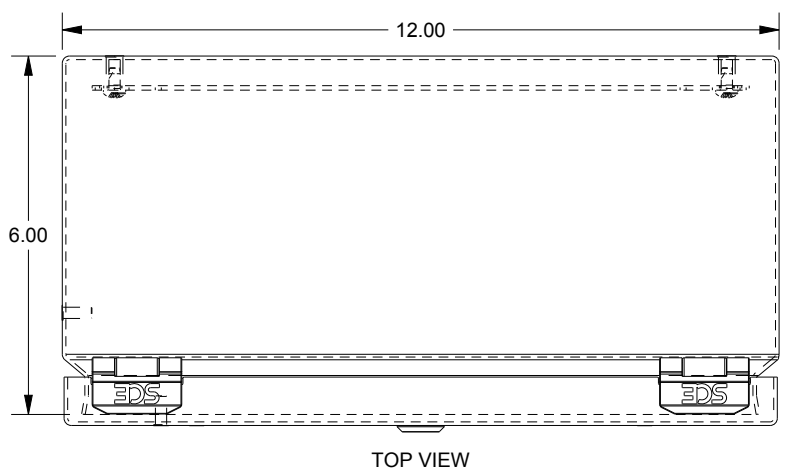

SAGINAW CONTROL & ENGINEERING

SCE-L9126ELJWSS

TOP VIEW

FRONT VIEW

RIGHT SIDE VIEW

EXTERNAL REAR VIEW

LEFT SIDE VIEW

BOTTOM VIEW