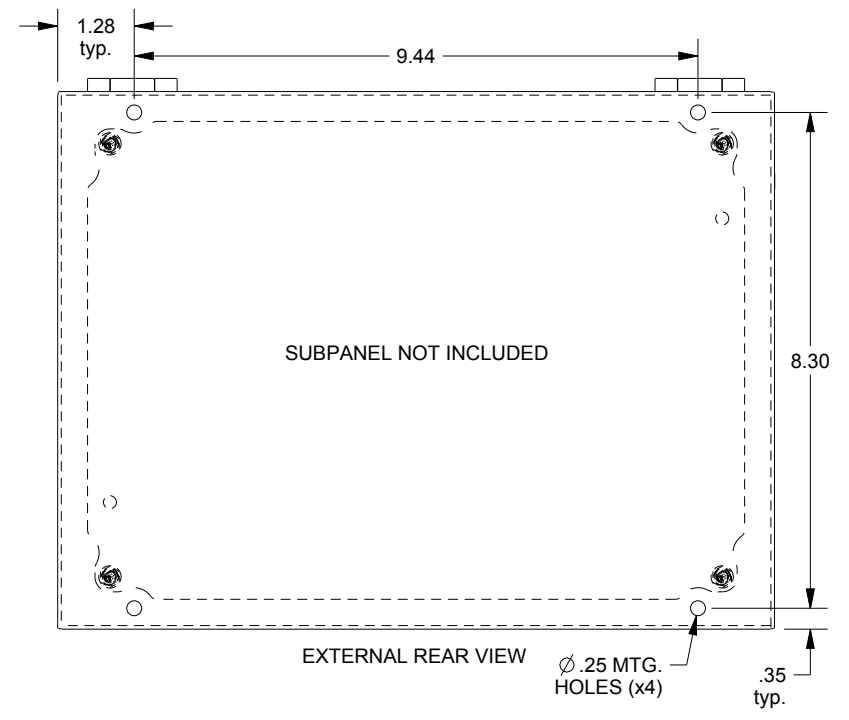

SAGINAW CONTROL & ENGINEERING

SCE-L9126ELJWSS

TOP VIEW

FRONT VIEW

RIGHT SIDE VIEW

EXTERNAL REAR VIEW

LEFT SIDE VIEW

BOTTOM VIEW