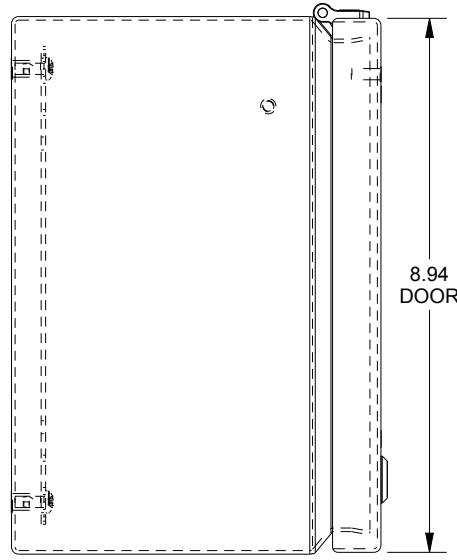

SAGINAW CONTROL & ENGINEERING

SCE-L9126ELJWSS

TOP VIEW

FRONT VIEW

RIGHT SIDE VIEW

EXTERNAL REAR VIEW

LEFT SIDE VIEW

BOTTOM VIEW