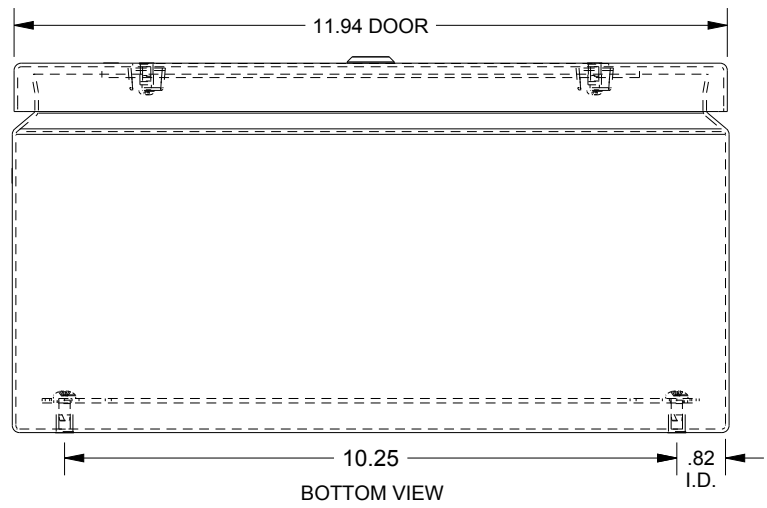

SAGINAW CONTROL & ENGINEERING

SCE-L9126ELJWSS

TOP VIEW

FRONT VIEW

RIGHT SIDE VIEW

EXTERNAL REAR VIEW

LEFT SIDE VIEW

BOTTOM VIEW