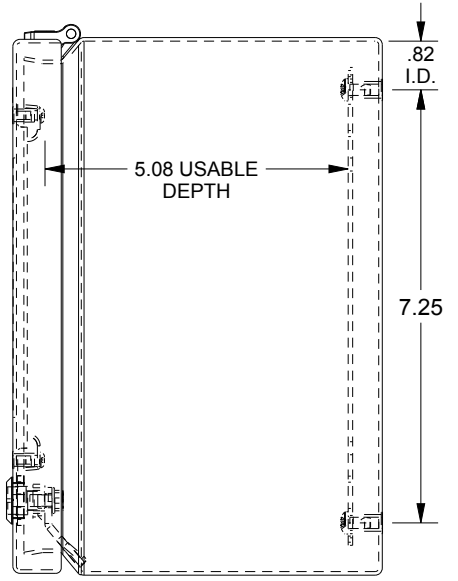

SAGINAW CONTROL & ENGINEERING

SCE-L9126ELJWSS

TOP VIEW

FRONT VIEW

RIGHT SIDE VIEW

EXTERNAL REAR VIEW

LEFT SIDE VIEW

BOTTOM VIEW