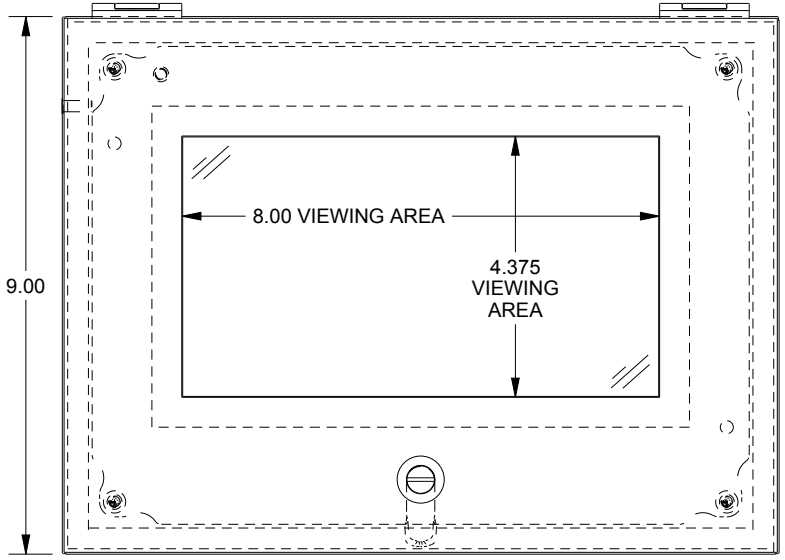

SAGINAW CONTROL & ENGINEERING

SCE-L9126ELJWSS

TOP VIEW

FRONT VIEW

RIGHT SIDE VIEW

EXTERNAL REAR VIEW

LEFT SIDE VIEW

BOTTOM VIEW