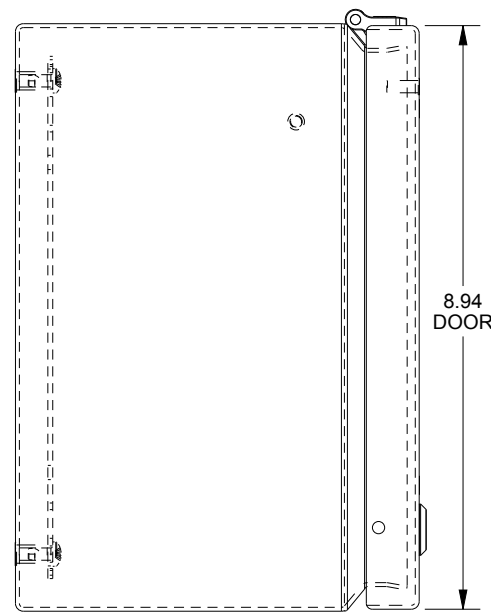

SAGINAW CONTROL & ENGINEERING
 SCE-L9126ELJW = SCE-09 GRAY
 SCE-L9126ELJWLG = RAL 7035

TOP VIEW

LEFT SIDE VIEW

FRONT VIEW

RIGHT SIDE VIEW

EXTERNAL REAR VIEW

Ø .25 MTG. HOLES (x4)

BOTTOM VIEW