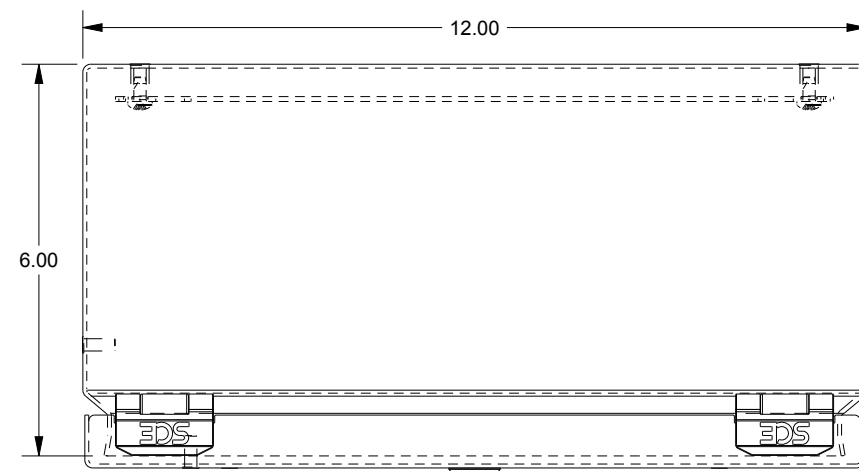

SAGINAW CONTROL & ENGINEERING
 SCE-L9126ELJW = SCE-09 GRAY
 SCE-L9126ELJWLG = RAL 7035

TOP VIEW

LEFT SIDE VIEW

FRONT VIEW

RIGHT SIDE VIEW

EXTERNAL REAR VIEW

Ø .25 MTG. HOLES (x4)

BOTTOM VIEW