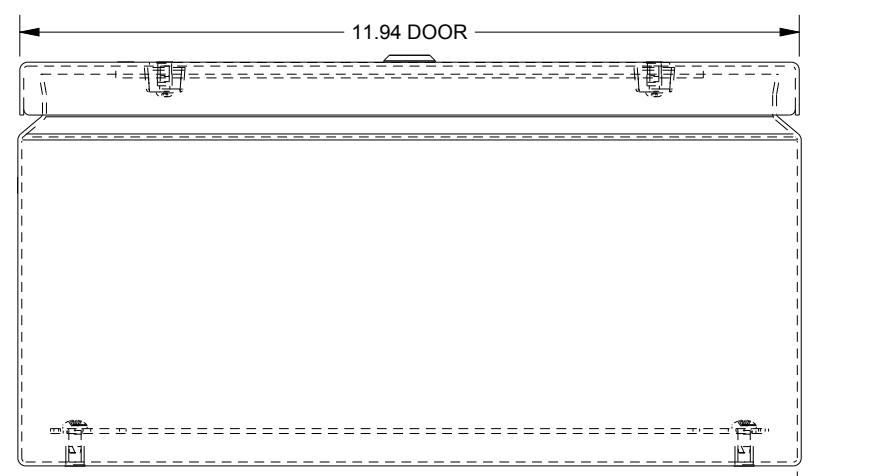

SAGINAW CONTROL & ENGINEERING
 SCE-L9126ELJW = SCE-09 GRAY
 SCE-L9126ELJWLG = RAL 7035

TOP VIEW

LEFT SIDE VIEW

FRONT VIEW

RIGHT SIDE VIEW

EXTERNAL REAR VIEW

Ø .25 MTG. HOLES (x4)

BOTTOM VIEW