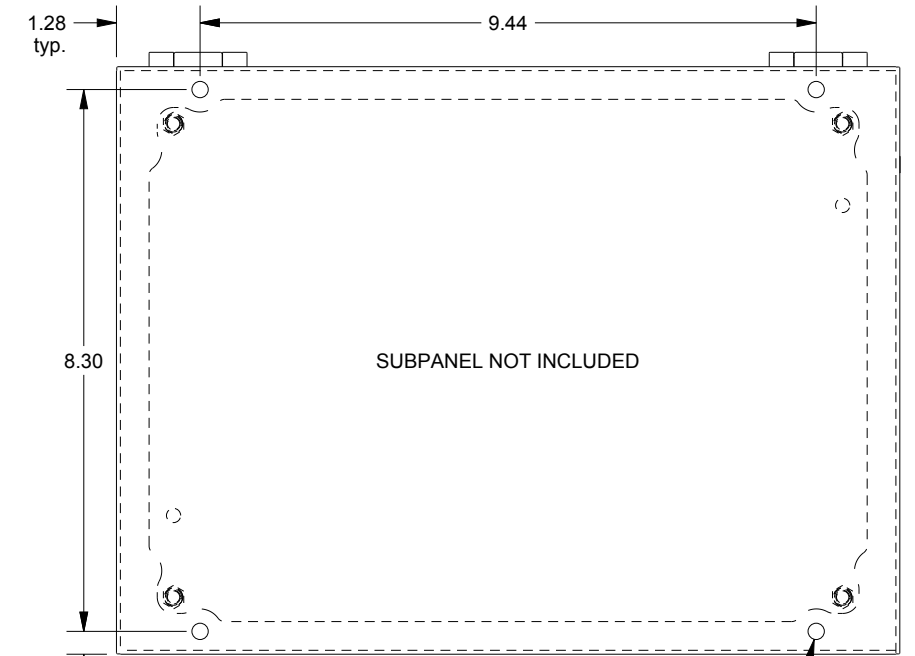

SAGINAW CONTROL & ENGINEERING
 SCE-L9126ELJW = SCE-09 GRAY
 SCE-L9126ELJWLG = RAL 7035

TOP VIEW

LEFT SIDE VIEW

FRONT VIEW

RIGHT SIDE VIEW

EXTERNAL REAR VIEW

Ø .25 MTG. HOLES (x4)

BOTTOM VIEW