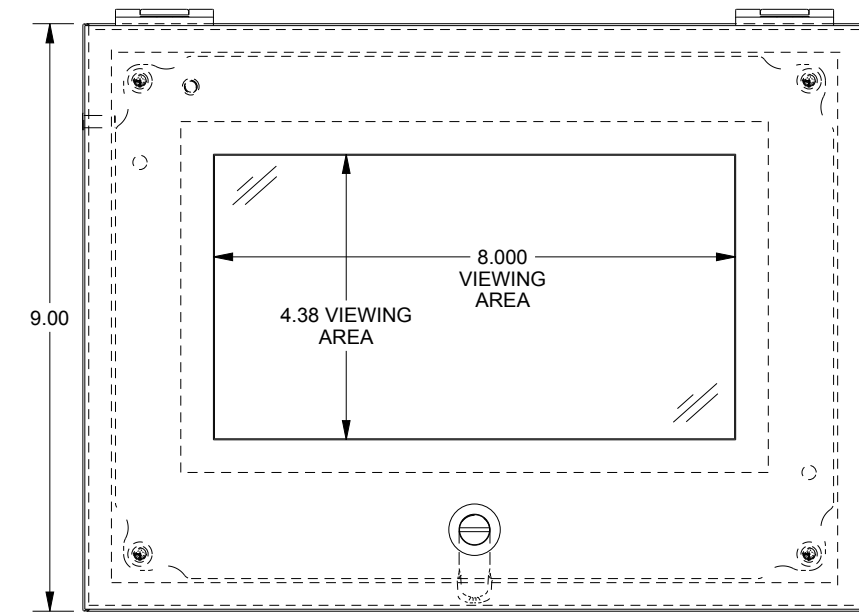

SAGINAW CONTROL & ENGINEERING
 SCE-L9126ELJW = SCE-09 GRAY
 SCE-L9126ELJWLG = RAL 7035

TOP VIEW

LEFT SIDE VIEW

FRONT VIEW

RIGHT SIDE VIEW

EXTERNAL REAR VIEW

Ø .25 MTG. HOLES (x4)

BOTTOM VIEW