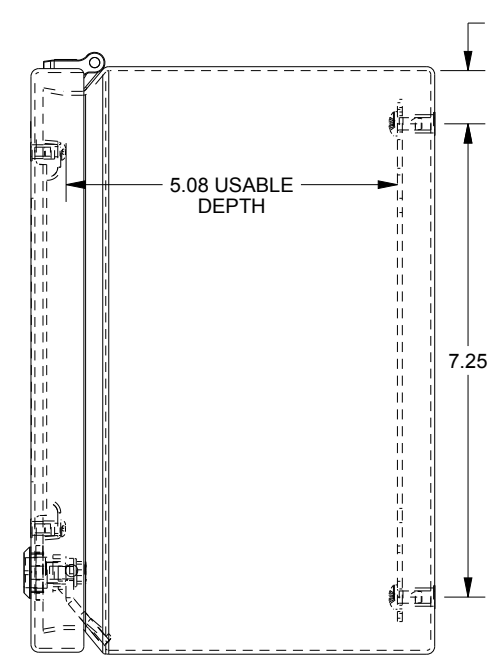

SAGINAW CONTROL & ENGINEERING
 SCE-L9126ELJW = SCE-09 GRAY
 SCE-L9126ELJWLG = RAL 7035

TOP VIEW

LEFT SIDE VIEW

FRONT VIEW

RIGHT SIDE VIEW

EXTERNAL REAR VIEW

Ø .25 MTG. HOLES (x4)

BOTTOM VIEW