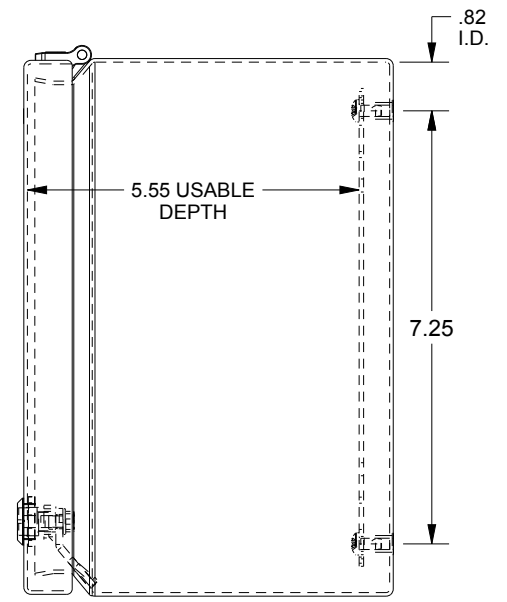

SAGINAW CONTROL & ENGINEERING SCE-L9126ELJSS

TOP VIEW

LEFT SIDE VIEW

FRONT VIEW

RIGHT SIDE VIEW

EXTERNAL REAR VIEW

BOTTOM VIEW