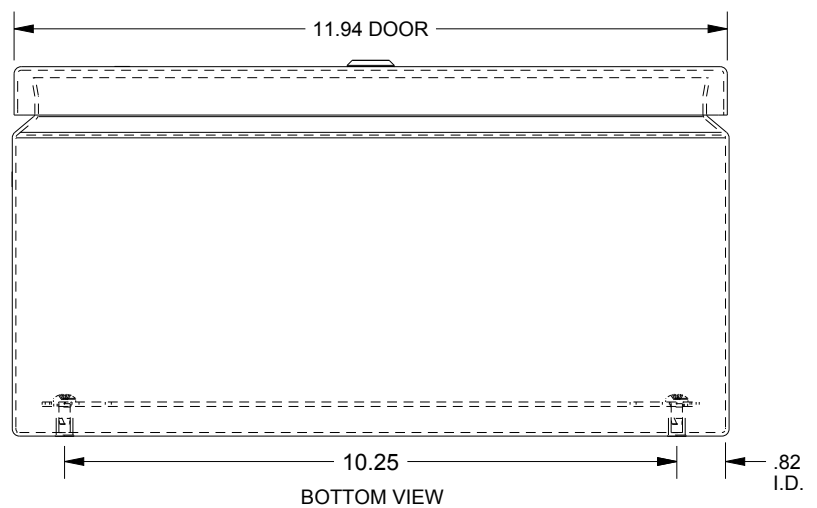

SAGINAW CONTROL & ENGINEERING SCE-L9126ELJSS

TOP VIEW

LEFT SIDE VIEW

FRONT VIEW

RIGHT SIDE VIEW

EXTERNAL REAR VIEW

BOTTOM VIEW