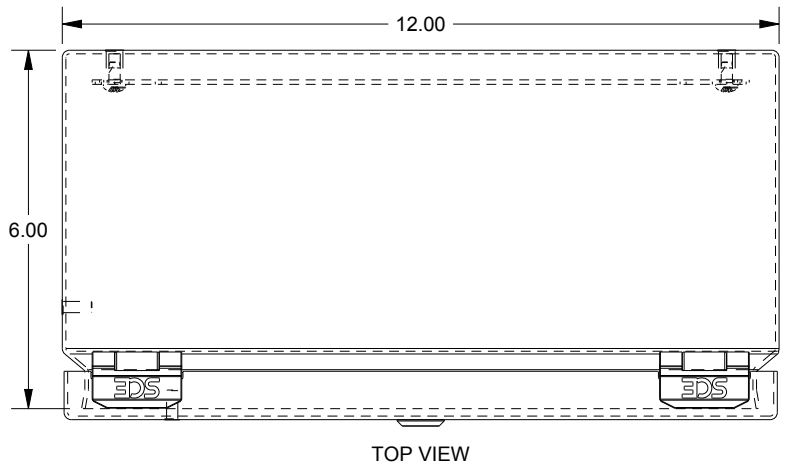

SAGINAW CONTROL & ENGINEERING SCE-L9126ELJSS

TOP VIEW

LEFT SIDE VIEW

FRONT VIEW

RIGHT SIDE VIEW

EXTERNAL REAR VIEW

BOTTOM VIEW