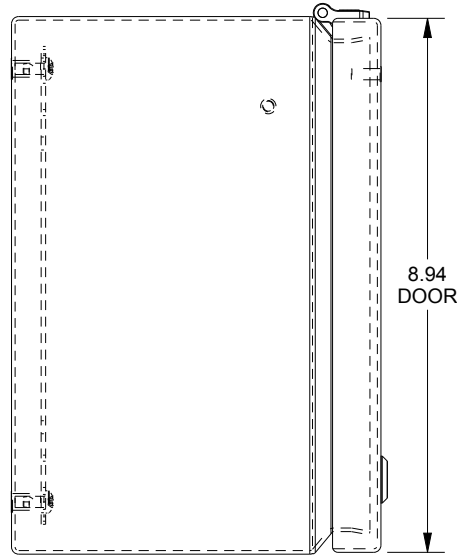

SAGINAW CONTROL & ENGINEERING SCE-L9126ELJSS

TOP VIEW

LEFT SIDE VIEW

FRONT VIEW

RIGHT SIDE VIEW

EXTERNAL REAR VIEW

BOTTOM VIEW