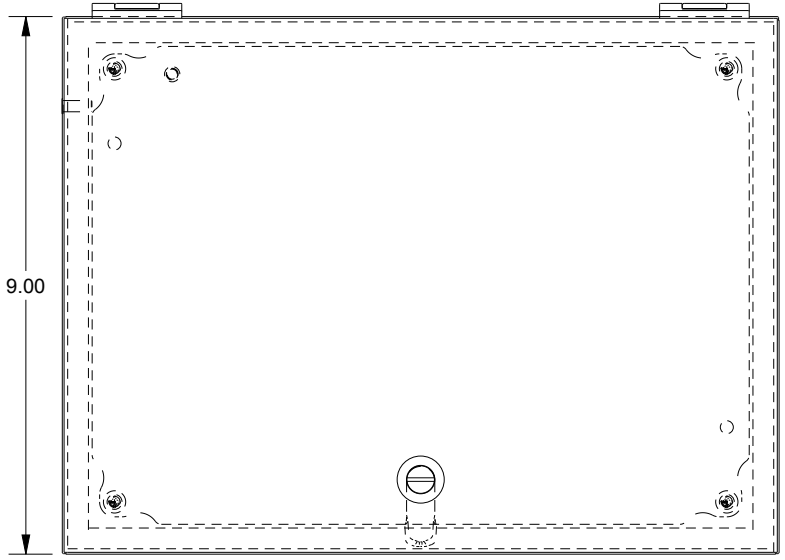

SAGINAW CONTROL & ENGINEERING SCE-L9126ELJSS

TOP VIEW

LEFT SIDE VIEW

FRONT VIEW

RIGHT SIDE VIEW

EXTERNAL REAR VIEW

BOTTOM VIEW