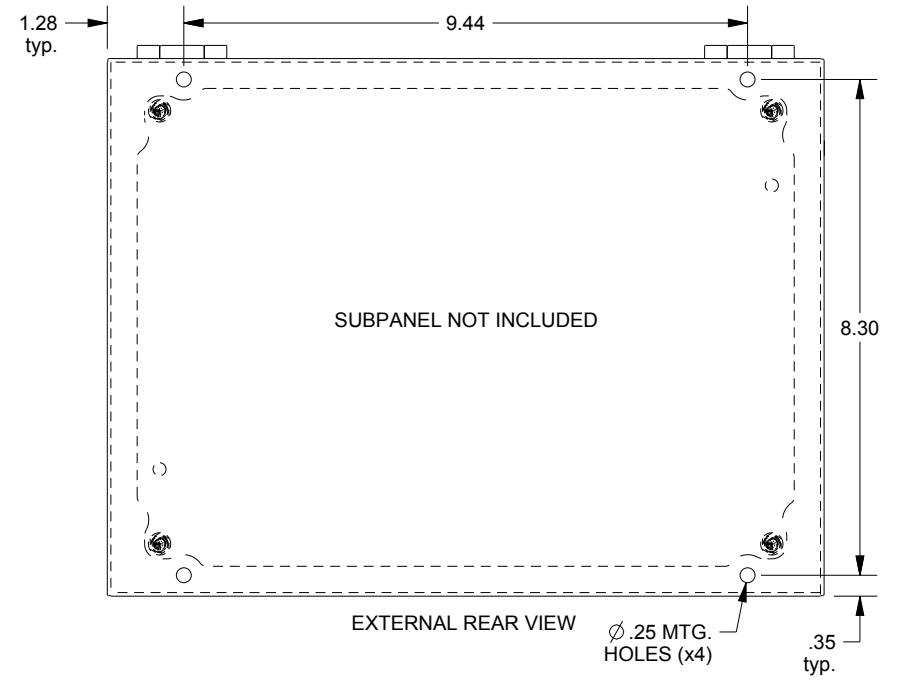

SAGINAW CONTROL & ENGINEERING SCE-L9126ELJSS

TOP VIEW

LEFT SIDE VIEW

FRONT VIEW

RIGHT SIDE VIEW

EXTERNAL REAR VIEW

BOTTOM VIEW