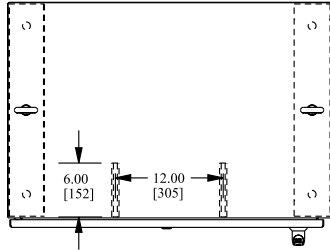

STAINLESS STEEL ENVIROLINE® SERIES FREE-STANDING SINGLE-DOOR SINGLE-ACCESS ENCLOSURES TECHNICAL DATA