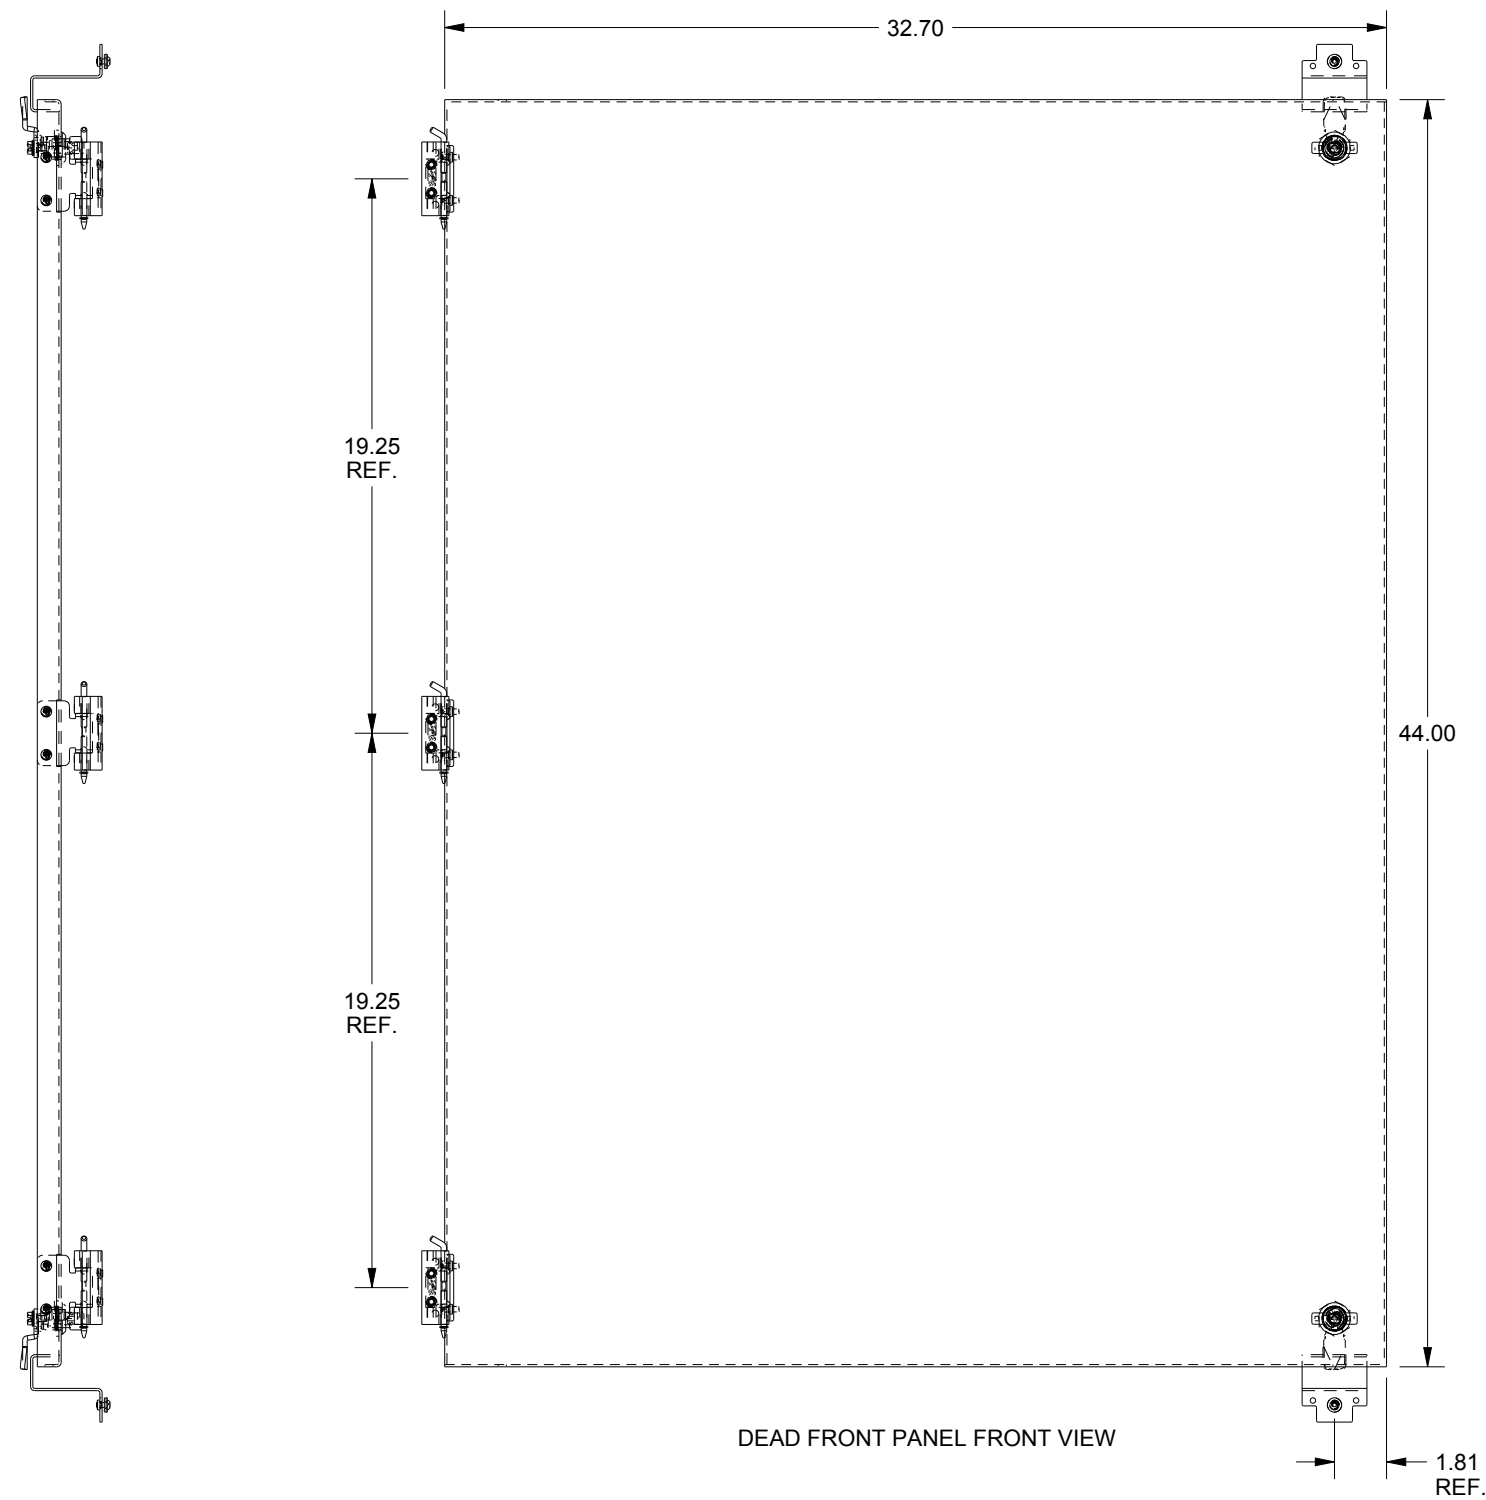

SAGINAW CONTROL & ENGINEERING SCE-DF48EL36LP

DEAD FRONT PANEL FRONT VIEW

DEAD FRONT PANEL REAR VIEW